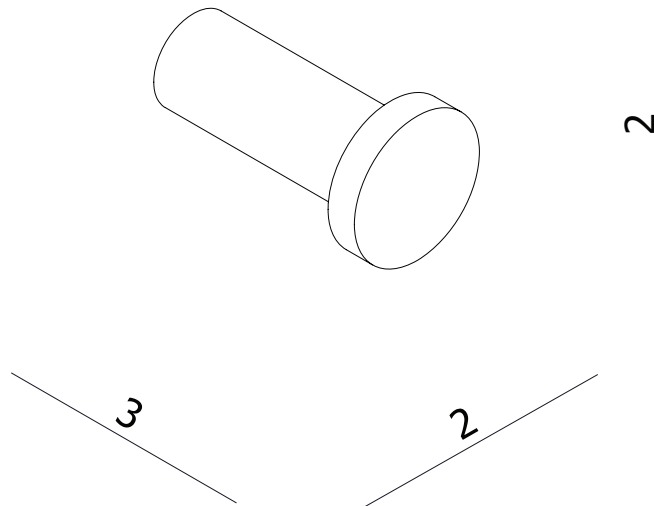

measurements in centimetres (cm)
information updated July 2014

tel | 01322 422767
web | www.crosswater.co.uk
email | technical@crosswater-holdings.co.uk

MIKE
PRO^x

Single Robe Hook

Wall Mounted

PRO021

Available in Chrome (C) Brushed Stainless Steel (V)