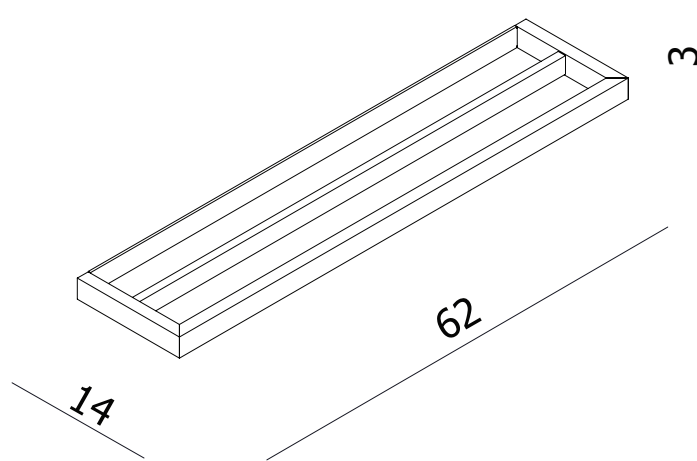

measurements in centimetres (cm)
information updated August 2014

tel | 01322 422767
web | www.crosswater.co.uk
email | technical@crosswater-holdings.co.uk

Towel Rail Double

Wall Mounted

ZT028C

Available in Chrome (C)