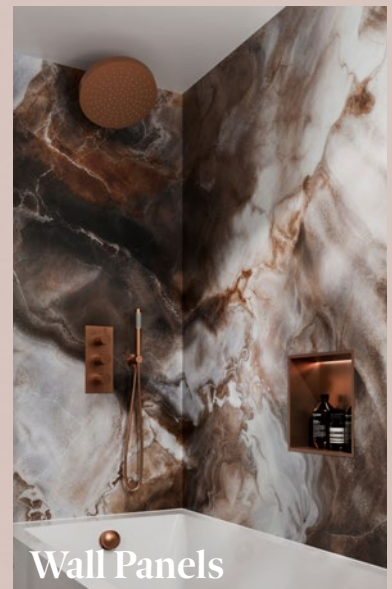

Lights

Mirrors

Toilets

Furniture

Basins

Shower Enclosures

Brassware

Shower Trays

Baths

Accessories

Towel Warmers

Wall Panels

Metallic Accents

Cohesive colour matching

At Crosswater, we are redefining the way metallic finishes transform bathroom interiors. As metallic accents continue to grow in popularity, we understand the importance of delivering a cohesive and sophisticated aesthetic that stands the test of time.