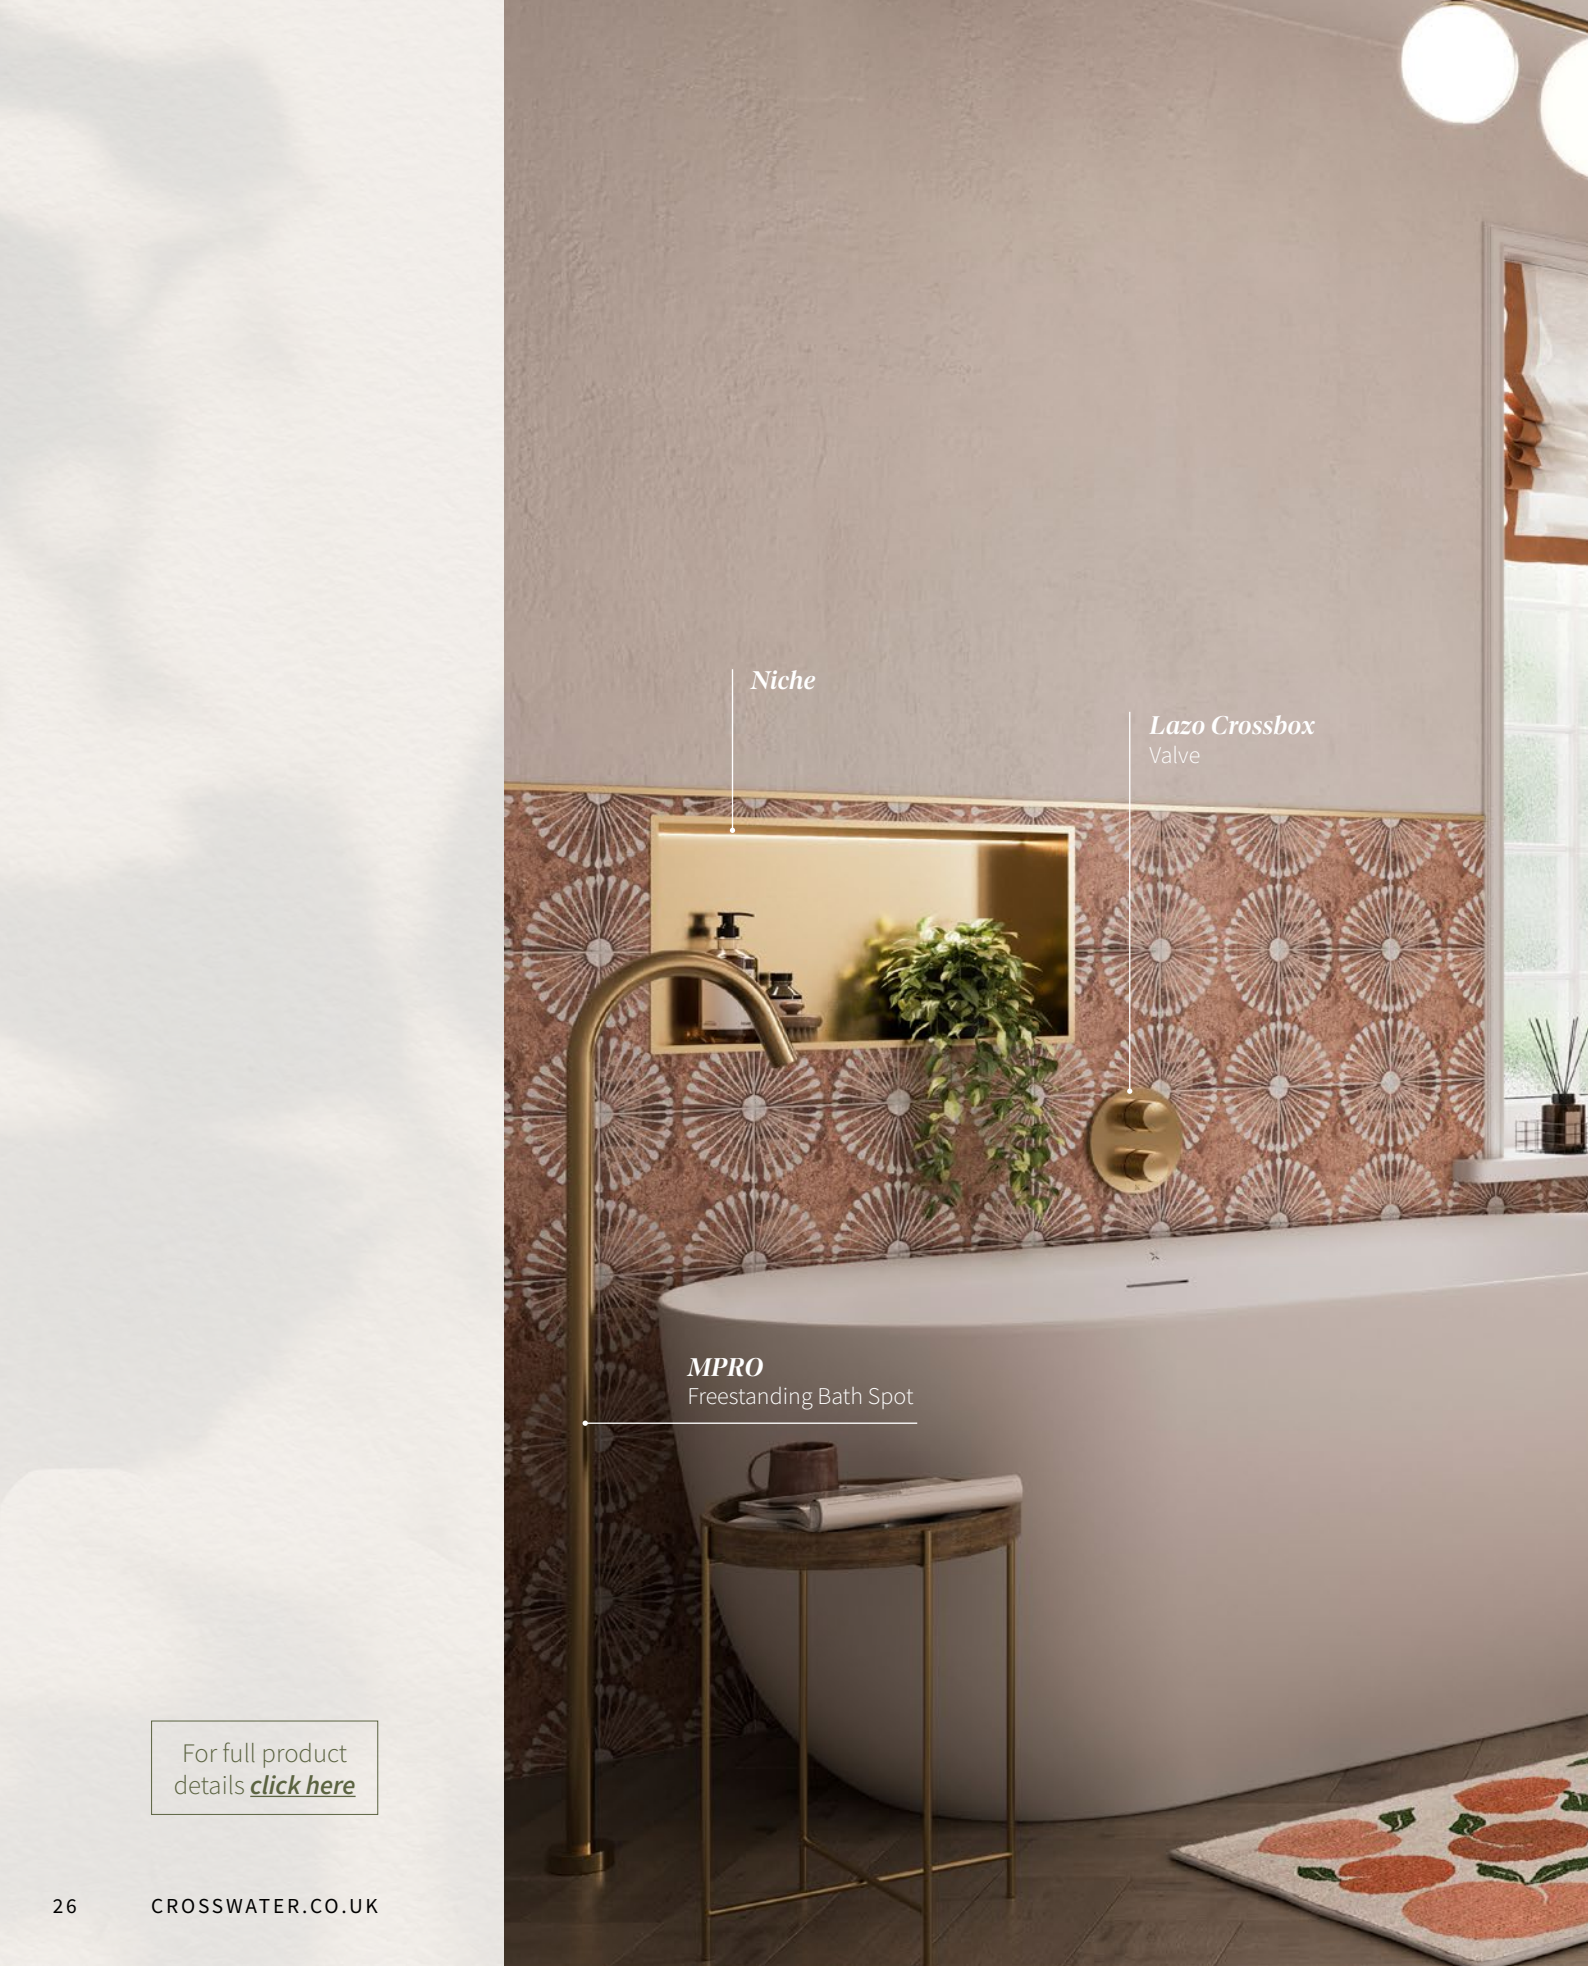

The main bathroom in your home is a place for luxurious relaxation. This personal sanctuary offers a space to unwind in peace, away from the rest of the world. Whether you're getting ready in the morning or winding down for the evening, the main bathroom caters to your every need.

When creating your perfect main bathroom, think about the features that will provide the ultimate luxurious experience for you. Whether you crave the opulent soak of a freestanding bath or require a large furniture unit with extended worktop space to house your cosmetics, turn your main bathroom into a personalised retreat with our wide range of products perfect for larger spaces. Elevate your space with luxury lighting, boutique mirrors, beautiful brassware and elegant finishing touches.

Carne
Freestanding Bath

Niche

MPRO Crosshead
5 Hole Set

Cursa
Back to Wall Bath

MPRO
Towel Warmer

MPRO
Mirror

MPRO Crosshead
3 Hole Set

Circus
Countertop Basin

MPRO
Towel Ring

Tambour
Furniture

For full product
details [click here](#)

Niche

*Lazo Crossbox
Valve*

MPRO
Freestanding Bath Spot

For full product
details [click here](#)

Air
Towel Warmer