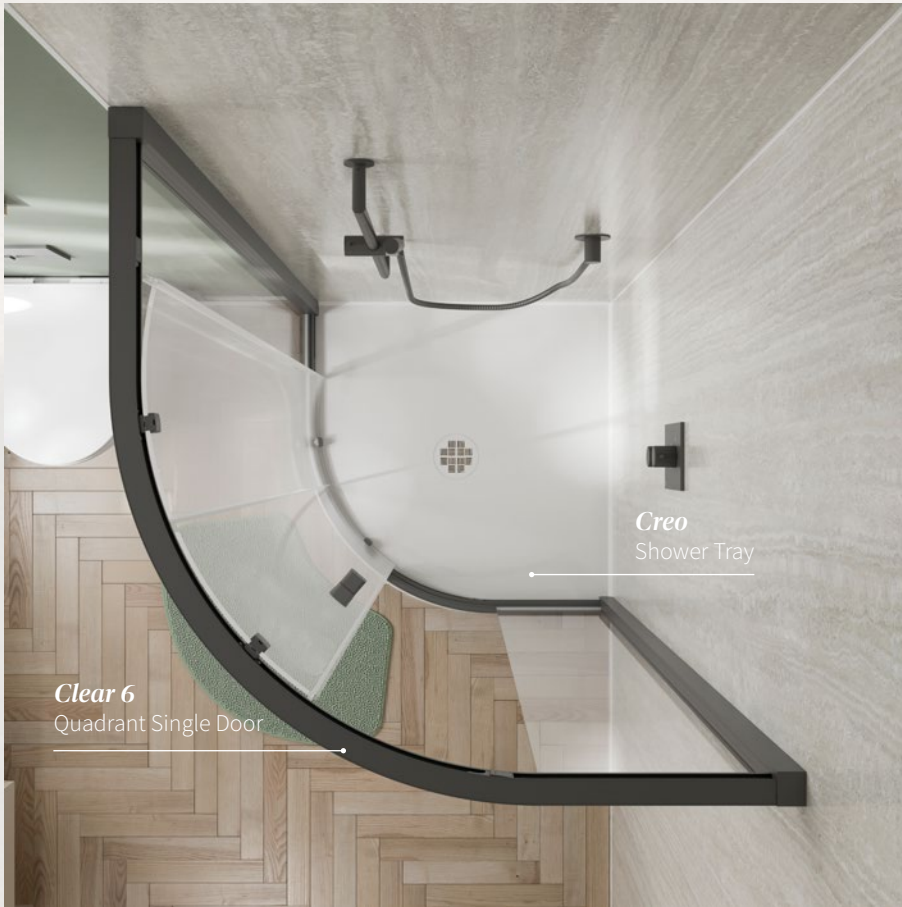

Drift
2 Hole Set

Infinity
Furniture

Kai X
Toilet

For full product details [click here](#)

Central
Multifunction

Clear 6
Shower Enclosure

Celeste
Towel Warmer

Vito
Shower Tray

Module MPRO Push
2 Outlet Shower Valve

Grab Rail

Vito
Shower Tray

Tranquil
Pendant Light

Artist
Mirror

MPRO
Showerhead & Arm

Recess with
Wall Bracing Bar

MPRO
3 Hole Set

Module MPRO Push
2 Outlet Shower Valve

Pearl
Basin

Avenue
Drawe Unit,
Legs & Worktop

For full product
details [click here](#)

Clear 6
Quadrant Single Door

Creo
Shower Tray

Svelte
Mirror

3ONE6
Soap Dispenser