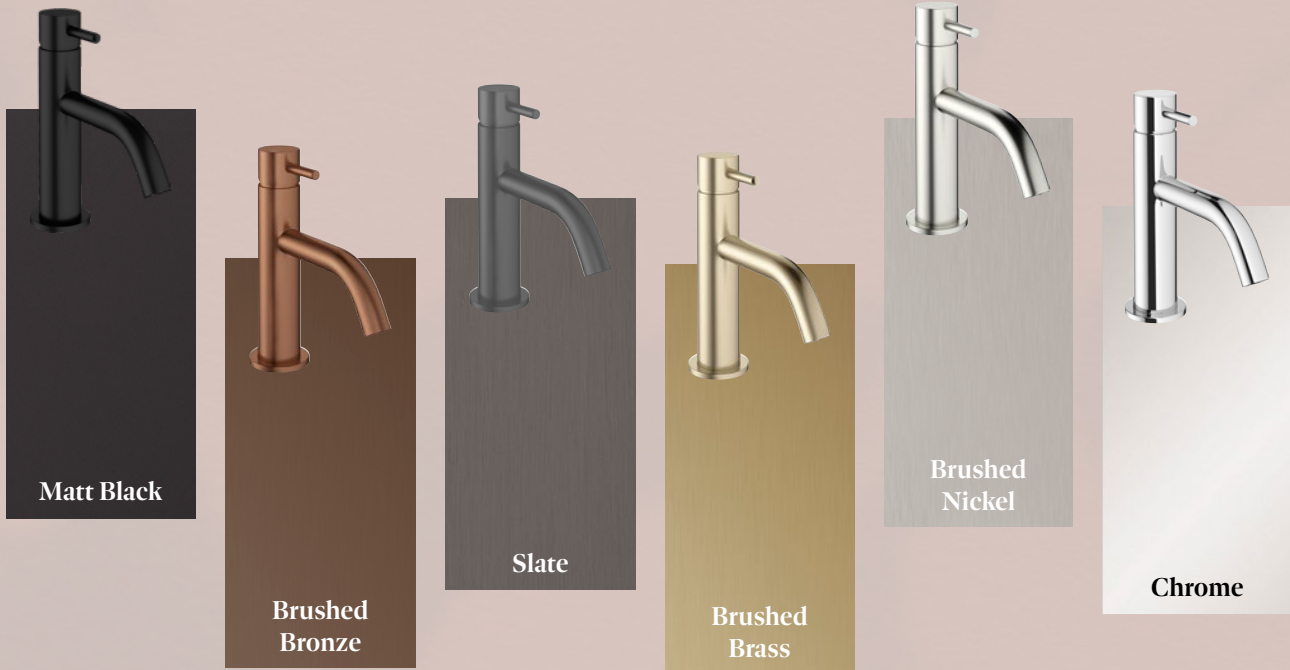

Lights

Mirrors

Toilets

Furniture

Basins

Shower Enclosures

Brassware

Shower Trays

Baths

Accessories

Towel Warmers

Wall Panels

Metallic Accents

Cohesive colour matching

At Crosswater, we are redefining the way metallic finishes transform bathroom interiors. As metallic accents continue to grow in popularity, we understand the importance of delivering a cohesive and sophisticated aesthetic that stands the test of time.

One of the most important considerations when

designing your bathroom is consistency. Our commitment to exceptional quality and designs ensures that all our metallic finishes are expertly coordinated. This means that from brassware and showers to accessories and towel warmers, our metallic finishes are meticulously replicated across all products, creating unified and beautifully balanced bathroom designs.

What's your *brassware style?*

From unique designs to modern classics, find the perfect brassware for your design.

Union

Belgravia

Glide II

Verge

Drift

Fuse