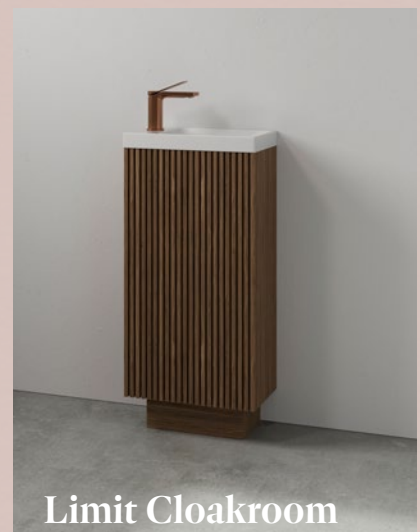

What's your *furniture style?*

From unique, textured designs to sophisticated, contemporary styles, there's something for every bathroom.

Canvass

Tambour

Avenue

Glide II

Infinity

Limit Cloakroom

Sleek and refined designs

The innovative design of our Creo and Vito shower trays provides an extra layer of relaxation to your shower experience. Smooth and warm to the touch, the engineered stone creates a soothing feeling underfoot. Now available with even more colour options, bringing style and comfort to your shower design.