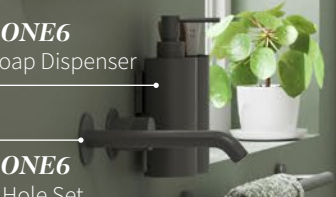

3ONE6
2 Hole Set

3ONE6
2 Hole Set