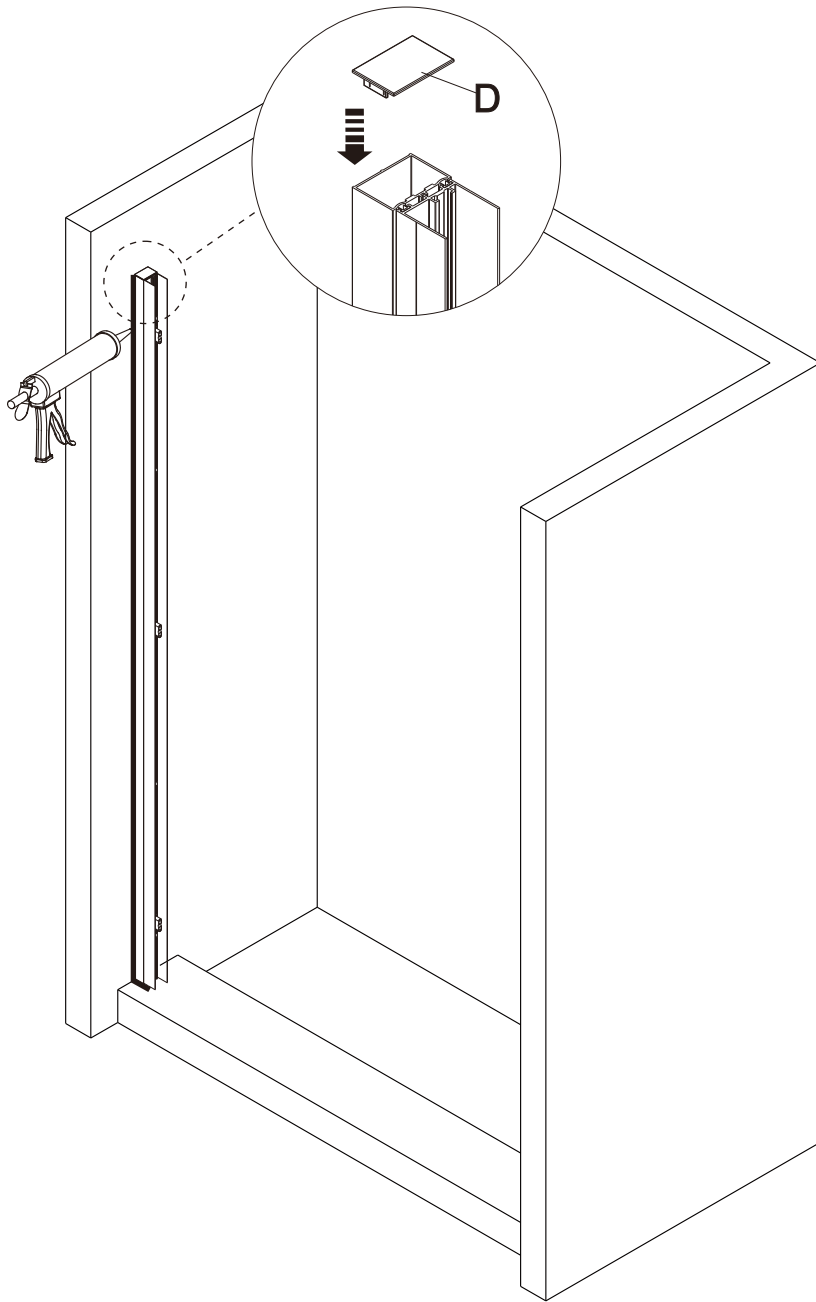

6MM RANGE EXTENSION PROFILE

A  1x	B  4x ST4x14	C supplied with shower door  4x ST4x50	D  1x
---	---	---	--

PRODUCT CODES:

CAEXTPROFILESC_V2
 CAEXTPROFILEBC_V2
 CAEXTPROFILEFC_V2
 CAEXTPROFILEVC
 CAEXTPROFILEBZC
 CAEXTPROFILETC

HXEXTPROFILESC
 HXEXTPROFILEBC
 HXEXTPROFILEFC

The product should only be installed by a suitably qualified plumber/installer.

a

b

c

b BATHROOMBRANDS®

Lake View House
 Rennie Drive, Dartford
 Kent DA1 5FU
 United Kingdom
 0345 873 8840
www.bathroombrands.com