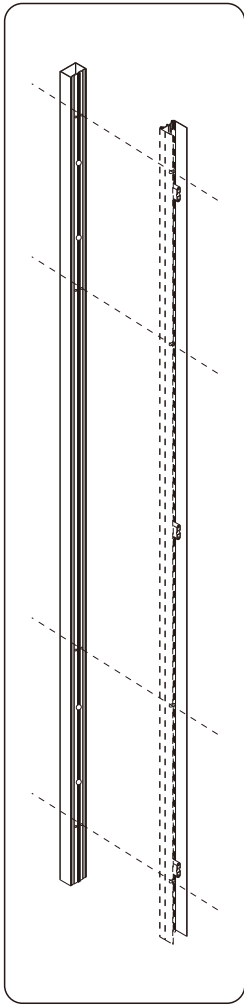

6MM RANGE EXTENSION PROFILE

A  1x	B  4x ST4x14	C supplied with shower door  4x ST4x50	D  1x
---	---	---	--

PRODUCT CODES:

CAEXTPROFILESC_V2
 CAEXTPROFILEBC_V2
 CAEXTPROFILEFC_V2
 CAEXTPROFILEVC
 CAEXTPROFILEBZC
 CAEXTPROFILETC

HXEXTPROFILESC
 HXEXTPROFILEBC
 HXEXTPROFILEFC

The product should only be installed by a suitably qualified plumber/installer.

a

b

c

b BATHROOMBRANDS®

Lake View House
 Rennie Drive, Dartford
 Kent DA1 5FU
 United Kingdom
 0345 873 8840
www.bathroombrands.com