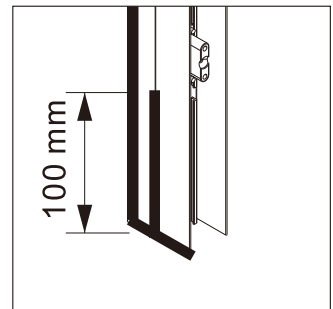

6MM RANGE EXTENSION PROFILE

A  1x	B  4x ST4x14	C supplied with shower door  4x ST4x50	D  1x
---	---	---	--

PRODUCT CODES:

CAEXTPROFILESC_V2
 CAEXTPROFILEBC_V2
 CAEXTPROFILEFC_V2
 CAEXTPROFILEVC
 CAEXTPROFILEBZC
 CAEXTPROFILETC

HXEXTPROFILESC
 HXEXTPROFILEBC
 HXEXTPROFILEFC

The product should only be installed by a suitably qualified plumber/installer.

a

b

c

b BATHROOMBRANDS®

Lake View House
 Rennie Drive, Dartford
 Kent DA1 5FU
 United Kingdom
 0345 873 8840
www.bathroombrands.com