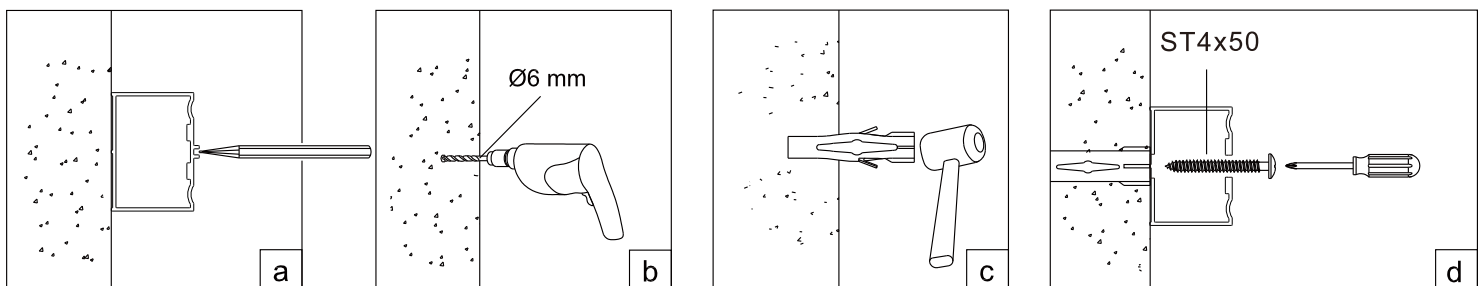

6MM RANGE EXTENSION PROFILE

A  1x	B  4x ST4x14	C supplied with shower door  4x ST4x50	D  1x
---	---	---	--

PRODUCT CODES:

CAEXTPROFILESC_V2
 CAEXTPROFILEBC_V2
 CAEXTPROFILEFC_V2
 CAEXTPROFILEVC
 CAEXTPROFILEBZC
 CAEXTPROFILETC

HXEXTPROFILESC
 HXEXTPROFILEBC
 HXEXTPROFILEFC

The product should only be installed by a suitably qualified plumber/installer.

a

b

c

b BATHROOMBRANDS®

Lake View House
 Rennie Drive, Dartford
 Kent DA1 5FU
 United Kingdom
 0345 873 8840
www.bathroombrands.com