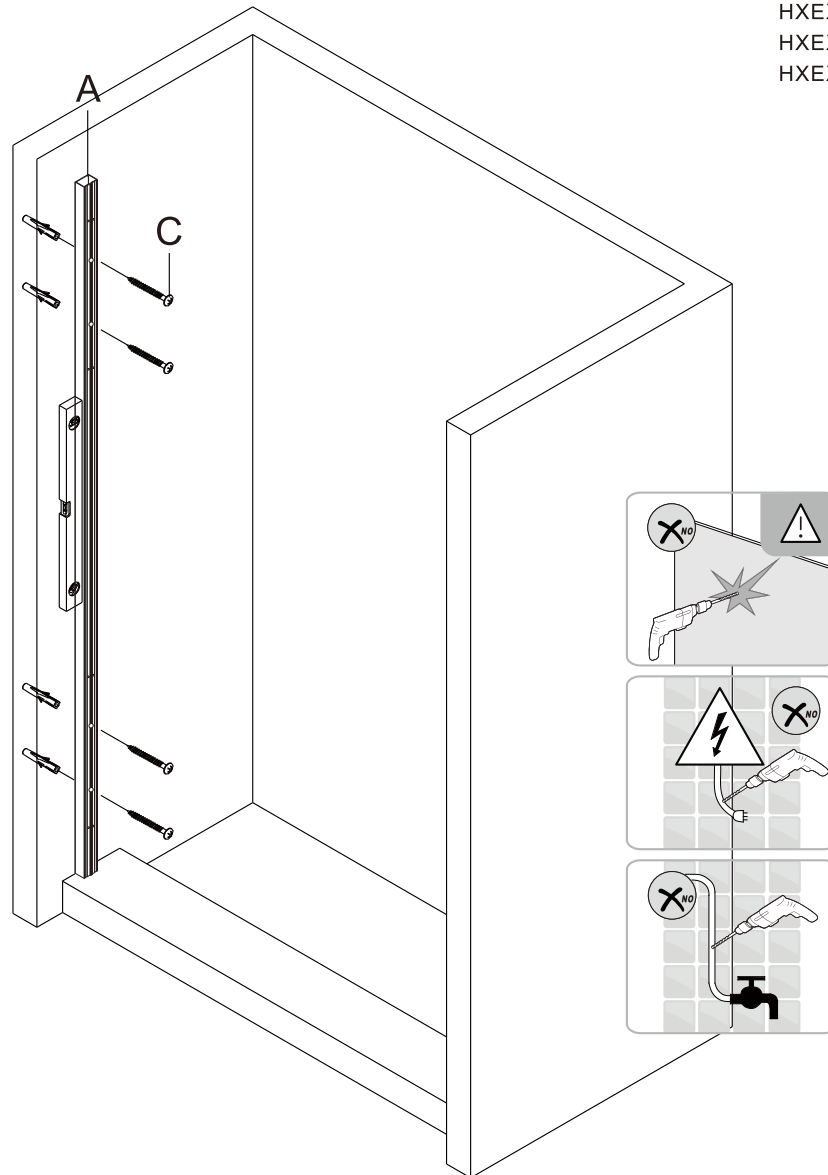

6MM RANGE EXTENSION PROFILE

A  1x	B  4x ST4x14	C supplied with shower door  4x ST4x50	D  1x
---	---	---	--

PRODUCT CODES:

CAEXTPROFILESC_V2
 CAEXTPROFILEBC_V2
 CAEXTPROFILEFC_V2
 CAEXTPROFILEVC
 CAEXTPROFILEBZC
 CAEXTPROFILETC

HXEXTPROFILESC
 HXEXTPROFILEBC
 HXEXTPROFILEFC

The product should only be installed by a suitably qualified plumber/installer.

a

b

c

b BATHROOMBRANDS®

Lake View House
 Rennie Drive, Dartford
 Kent DA1 5FU
 United Kingdom
 0345 873 8840
www.bathroombrands.com