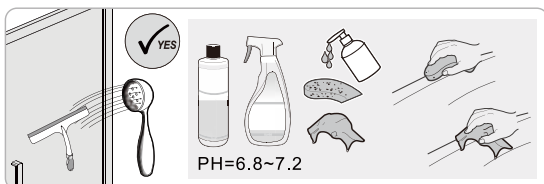

HXEXTPROFILESC
 HXEXTPROFILEBC
 HXEXTPROFILEFC

The product should only be installed by a suitably qualified plumber/installer.

a

b

c

b BATHROOMBRANDS®

Lake View House
 Rennie Drive, Dartford
 Kent DA1 5FU
 United Kingdom
 0345 873 8840
www.bathroombrands.com