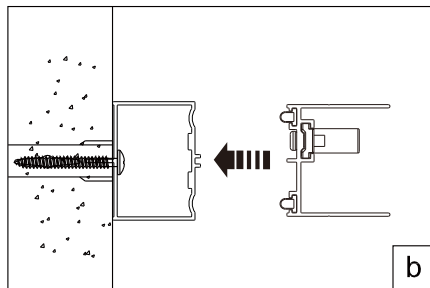

6MM RANGE EXTENSION PROFILE

A  1x	B  4x ST4x14	C supplied with shower door  4x ST4x50	D  1x
---	---	---	--

PRODUCT CODES:

CAEXTPROFILESC_V2
 CAEXTPROFILEBC_V2
 CAEXTPROFILEFC_V2
 CAEXTPROFILEVC
 CAEXTPROFILEBZC
 CAEXTPROFILETC

HXEXTPROFILESC
 HXEXTPROFILEBC
 HXEXTPROFILEFC

The product should only be installed by a suitably qualified plumber/installer.

a

b

c

b BATHROOMBRANDS®

Lake View House
 Rennie Drive, Dartford
 Kent DA1 5FU
 United Kingdom
 0345 873 8840
www.bathroombrands.com