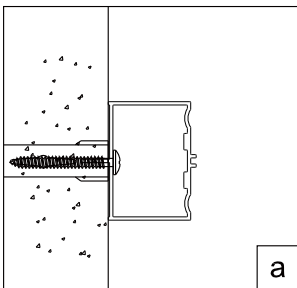

6MM RANGE EXTENSION PROFILE

A  1x	B  4x ST4x14	C supplied with shower door  4x ST4x50	D  1x
---	---	---	--

PRODUCT CODES:

CAEXTPROFILESC_V2
 CAEXTPROFILEBC_V2
 CAEXTPROFILEFC_V2
 CAEXTPROFILEVC
 CAEXTPROFILEBZC
 CAEXTPROFILETC

HXEXTPROFILESC
 HXEXTPROFILEBC
 HXEXTPROFILEFC

The product should only be installed by a suitably qualified plumber/installer.

a

b

c

b BATHROOMBRANDS®

Lake View House
 Rennie Drive, Dartford
 Kent DA1 5FU
 United Kingdom
 0345 873 8840
www.bathroombrands.com