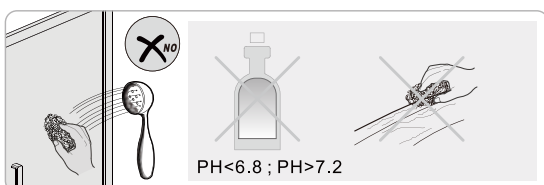

HXEXTPROFILESC
 HXEXTPROFILEBC
 HXEXTPROFILEFC

The product should only be installed by a suitably qualified plumber/installer.

a

b

c

b BATHROOMBRANDS®

Lake View House
 Rennie Drive, Dartford
 Kent DA1 5FU
 United Kingdom
 0345 873 8840
www.bathroombrands.com