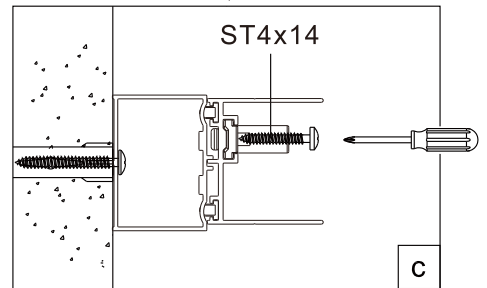

6MM RANGE EXTENSION PROFILE

A  1x	B  4x ST4x14	C supplied with shower door  4x ST4x50	D  1x
---	---	---	--

PRODUCT CODES:

CAEXTPROFILESC_V2
 CAEXTPROFILEBC_V2
 CAEXTPROFILEFC_V2
 CAEXTPROFILEVC
 CAEXTPROFILEBZC
 CAEXTPROFILETC

HXEXTPROFILESC
 HXEXTPROFILEBC
 HXEXTPROFILEFC

The product should only be installed by a suitably qualified plumber/installer.

a

b

c

b BATHROOMBRANDS®

Lake View House
 Rennie Drive, Dartford
 Kent DA1 5FU
 United Kingdom
 0345 873 8840
www.bathroombrands.com