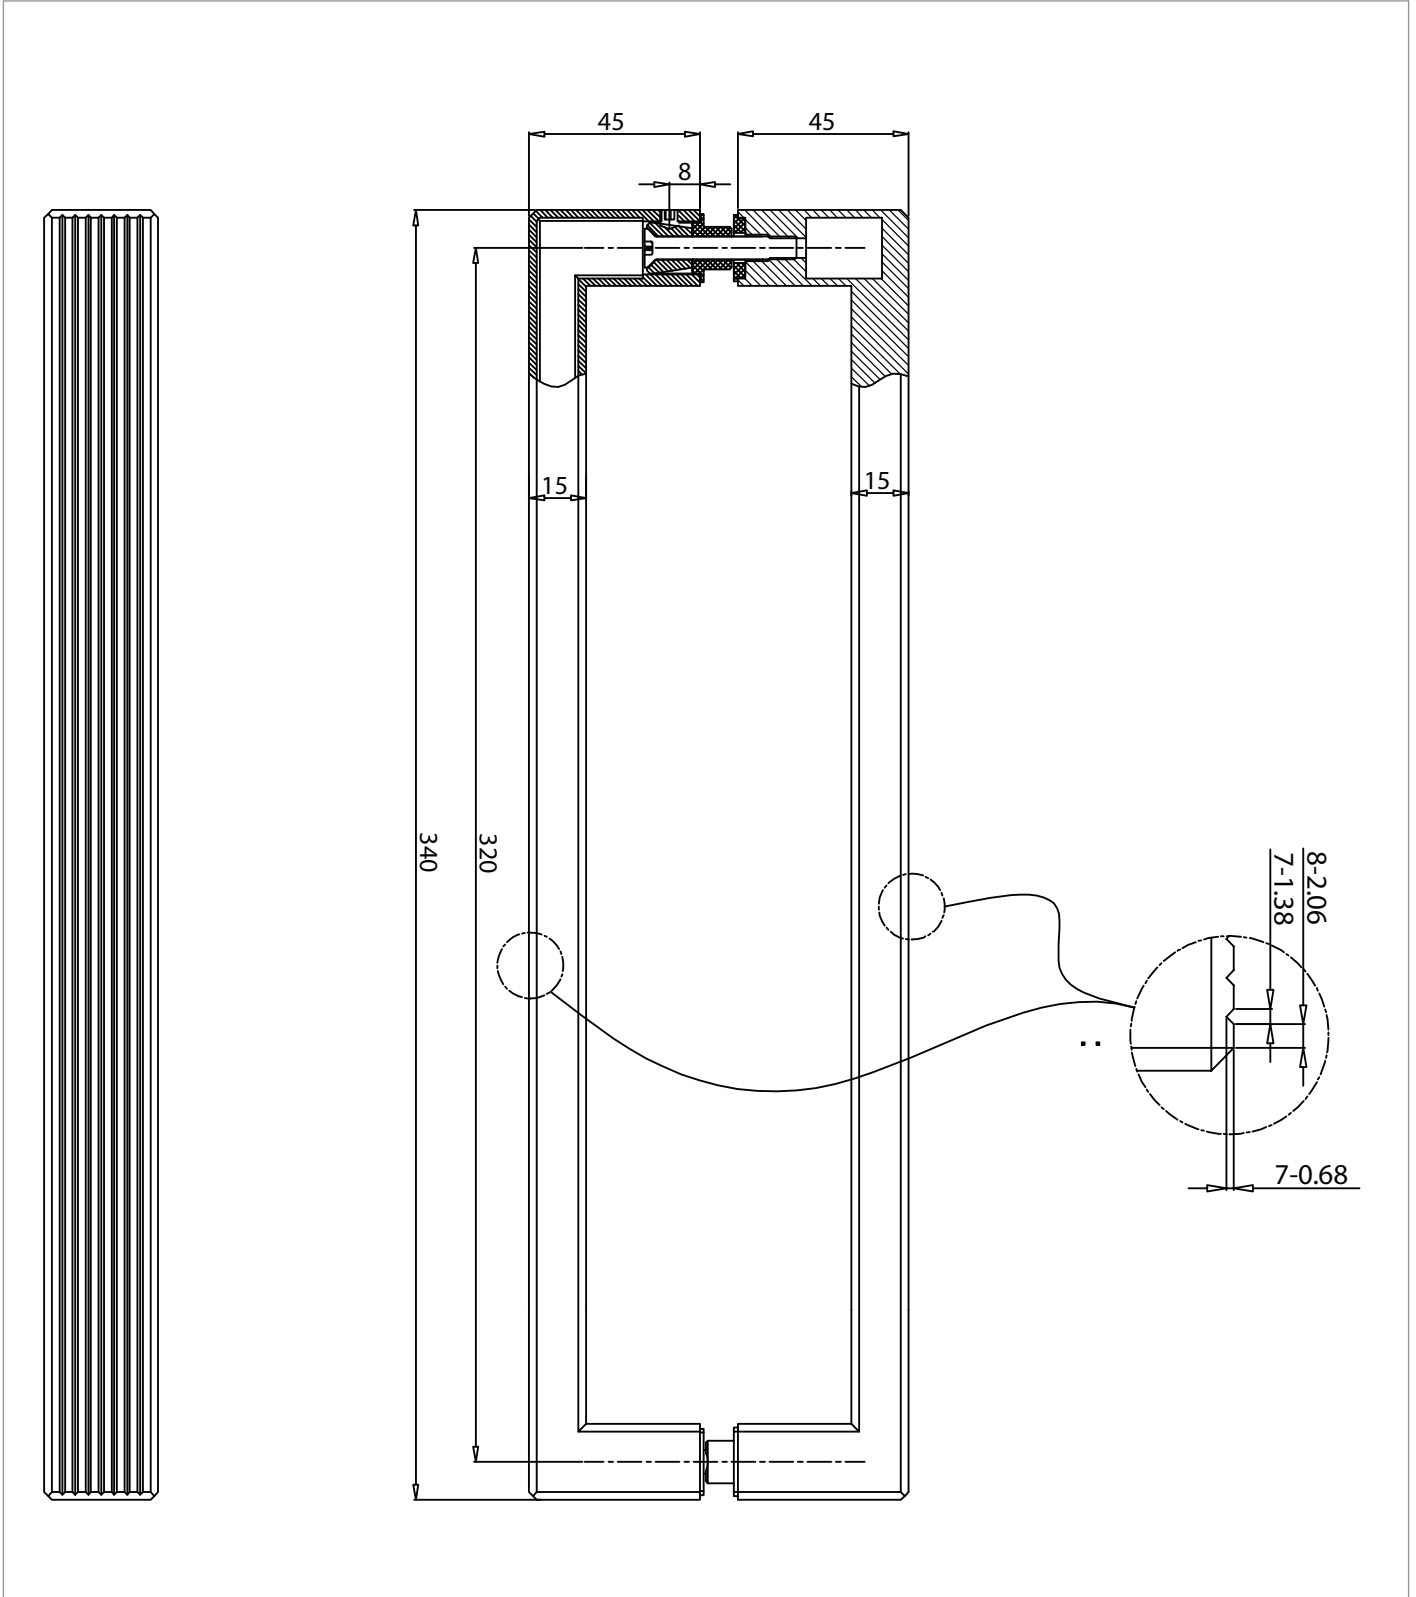

PRODUCT DATA SHEET

PRODUCT CODE

AUFLUTEDF

RANGE

Asura

DESCRIPTION

Asura 8mm Fluted Handle Brushed Brass

WEBSITE LINK

[Click Here](#)

CATEGORY	Showering
WARRANTY DETAILS	5 Years
COLOUR	Brushed Brass
FINISH APPLICATION	PVD
PRIMARY MATERIAL	304 Stainless Steel
PRODUCT WIDTH MM	30
PRODUCT HEIGHT MM	340
PRODUCT DEPTH MM	90
PRODUCT NET WEIGHT KG	0.9

WET ROOM COMPATIBLE	Yes
---------------------	-----

TECHNICAL DIMENSIONS

Dimensions in mm unless otherwise specified.

Tolerances (per material type) apply.

SPARES LIST

Only the parts labelled are available as spares.