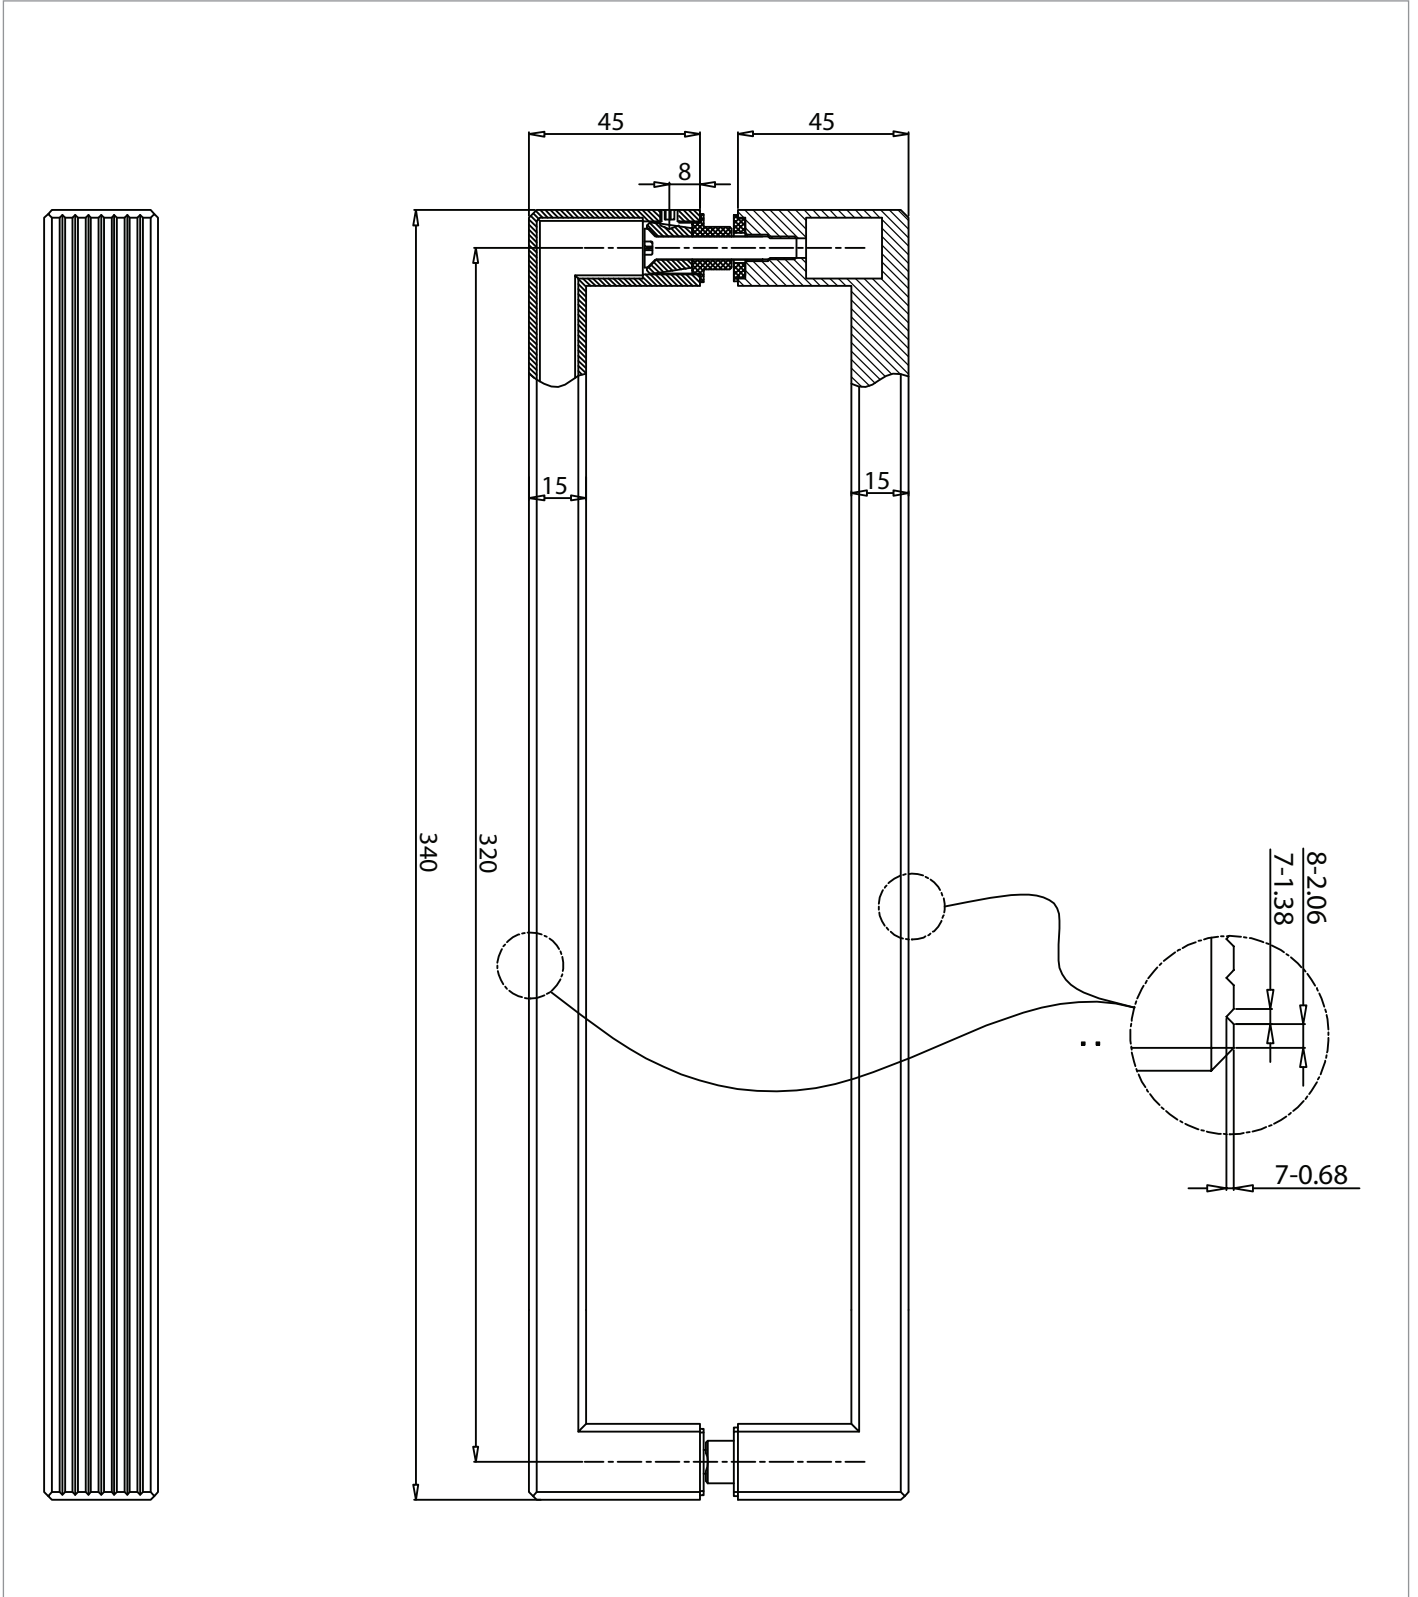

PRODUCT DATA SHEET

PRODUCT CODE

AUFLUTEDMB

RANGE

Asura

DESCRIPTION

Asura 8mm Fluted Handle Matt Black

WEBSITE LINK

[Click Here](#)

CATEGORY	Showering
WARRANTY DETAILS	5 Years
COLOUR	Matt Black
FINISH APPLICATION	Immersion Plating
PRIMARY MATERIAL	304 Stainless Steel
PRODUCT WIDTH MM	30
PRODUCT HEIGHT MM	340
PRODUCT DEPTH MM	90
PRODUCT NET WEIGHT KG	0.9

WET ROOM COMPATIBLE	Yes
---------------------	-----

TECHNICAL DIMENSIONS

Dimensions in mm unless otherwise specified.

Tolerances (per material type) apply.

SPARES LIST

Only the parts labelled are available as spares.