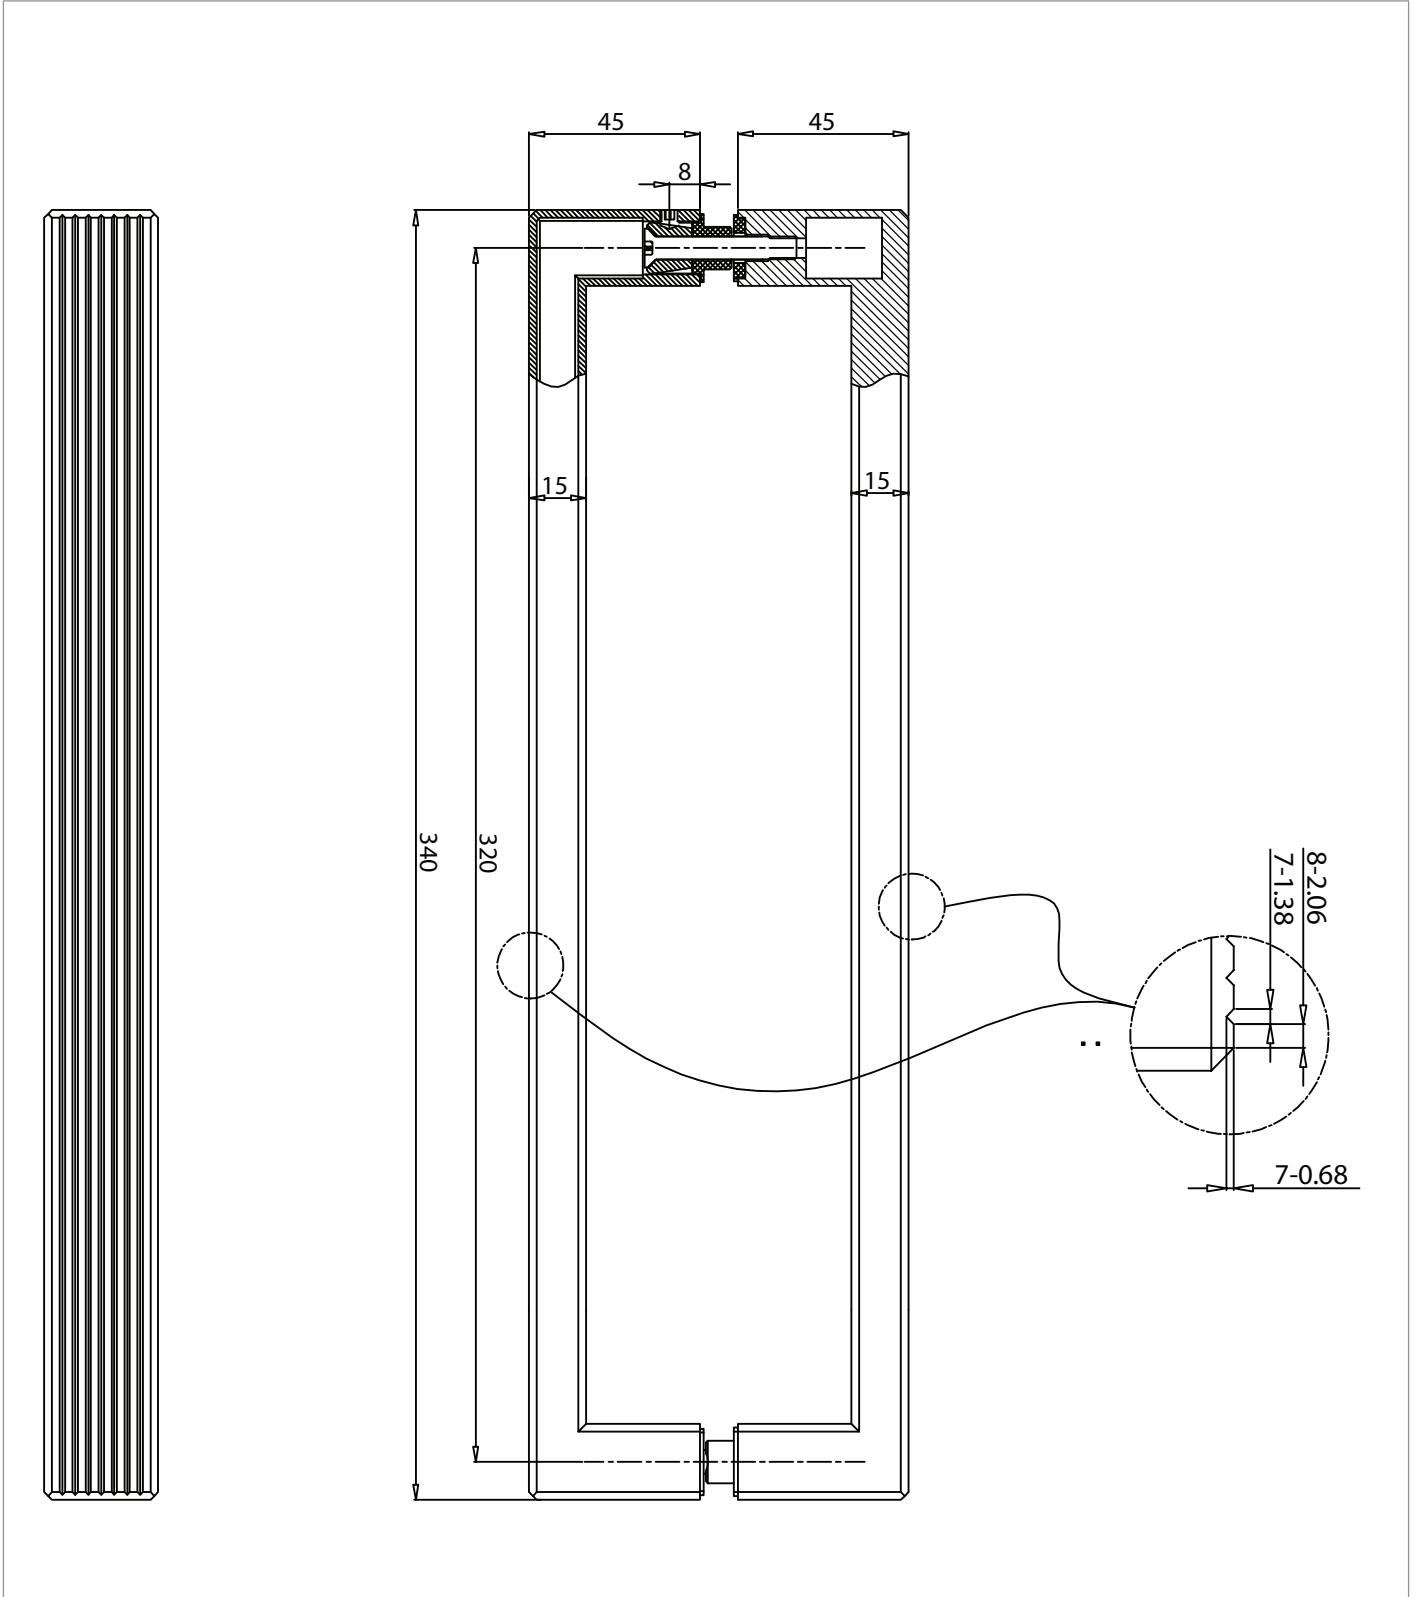

## WEBSITE LINK

[Click Here](#)

CATEGORY	Showering
WARRANTY DETAILS	5 Years
COLOUR	Chrome
FINISH APPLICATION	Polished
PRIMARY MATERIAL	304 Stainless Steel
PRODUCT WIDTH MM	30
PRODUCT HEIGHT MM	340
PRODUCT DEPTH MM	90
PRODUCT NET WEIGHT KG	0.9

## TECHNICAL DIMENSIONS

Dimensions in mm unless otherwise specified.

Tolerances (per material type) apply.