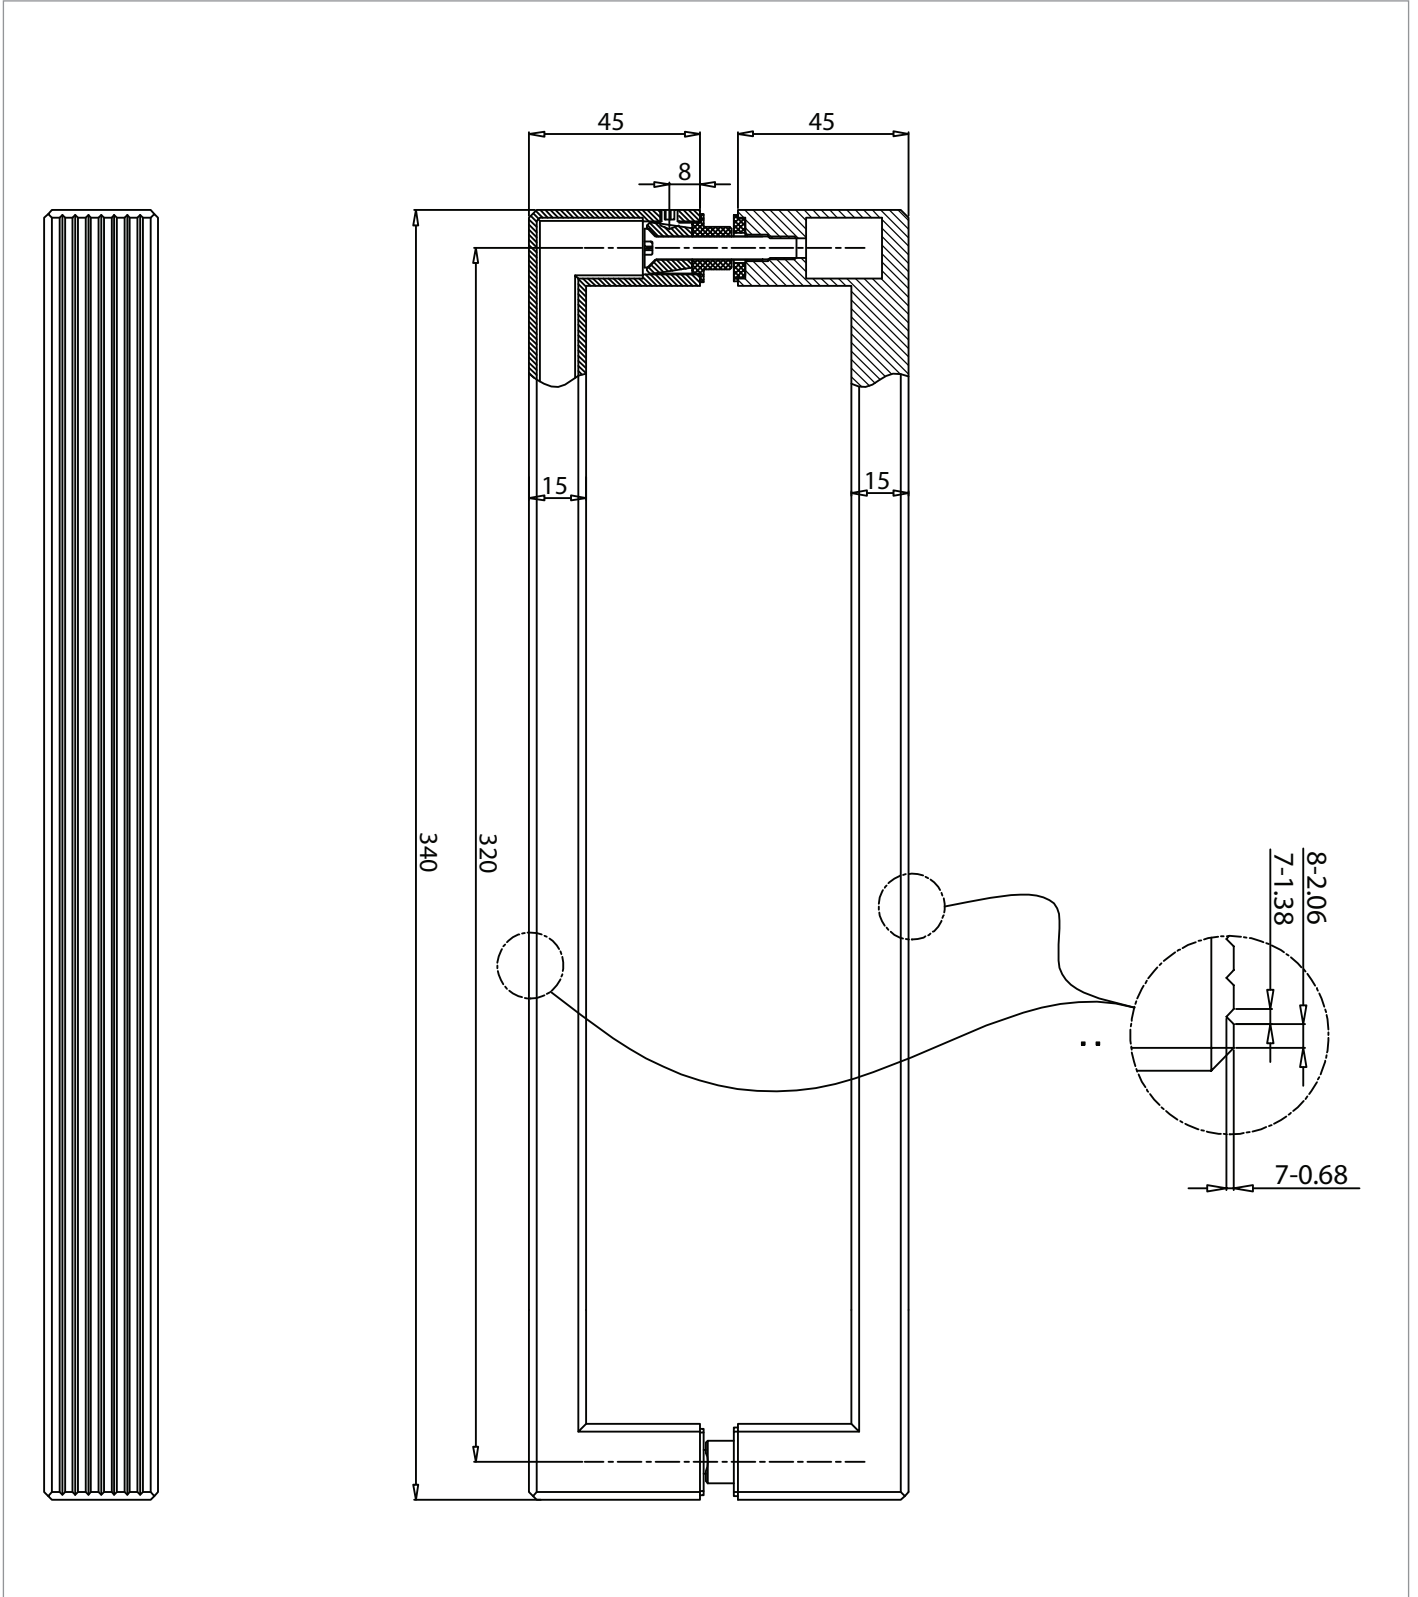

PRODUCT DATA SHEET

PRODUCT CODE

AUFLUTEDV

RANGE

Asura

DESCRIPTION

Asura 8mm Fluted Handle Brushed Nickel

WEBSITE LINK

[Click Here](#)

CATEGORY	Showering
WARRANTY DETAILS	5 Years
COLOUR	Brushed Nickel
FINISH APPLICATION	PVD
PRIMARY MATERIAL	304 Stainless Steel
PRODUCT WIDTH MM	30
PRODUCT HEIGHT MM	340
PRODUCT DEPTH MM	90
PRODUCT NET WEIGHT KG	0.9

WET ROOM COMPATIBLE	Yes
---------------------	-----

TECHNICAL DIMENSIONS

Dimensions in mm unless otherwise specified.

Tolerances (per material type) apply.

SPARES LIST

Only the parts labelled are available as spares.