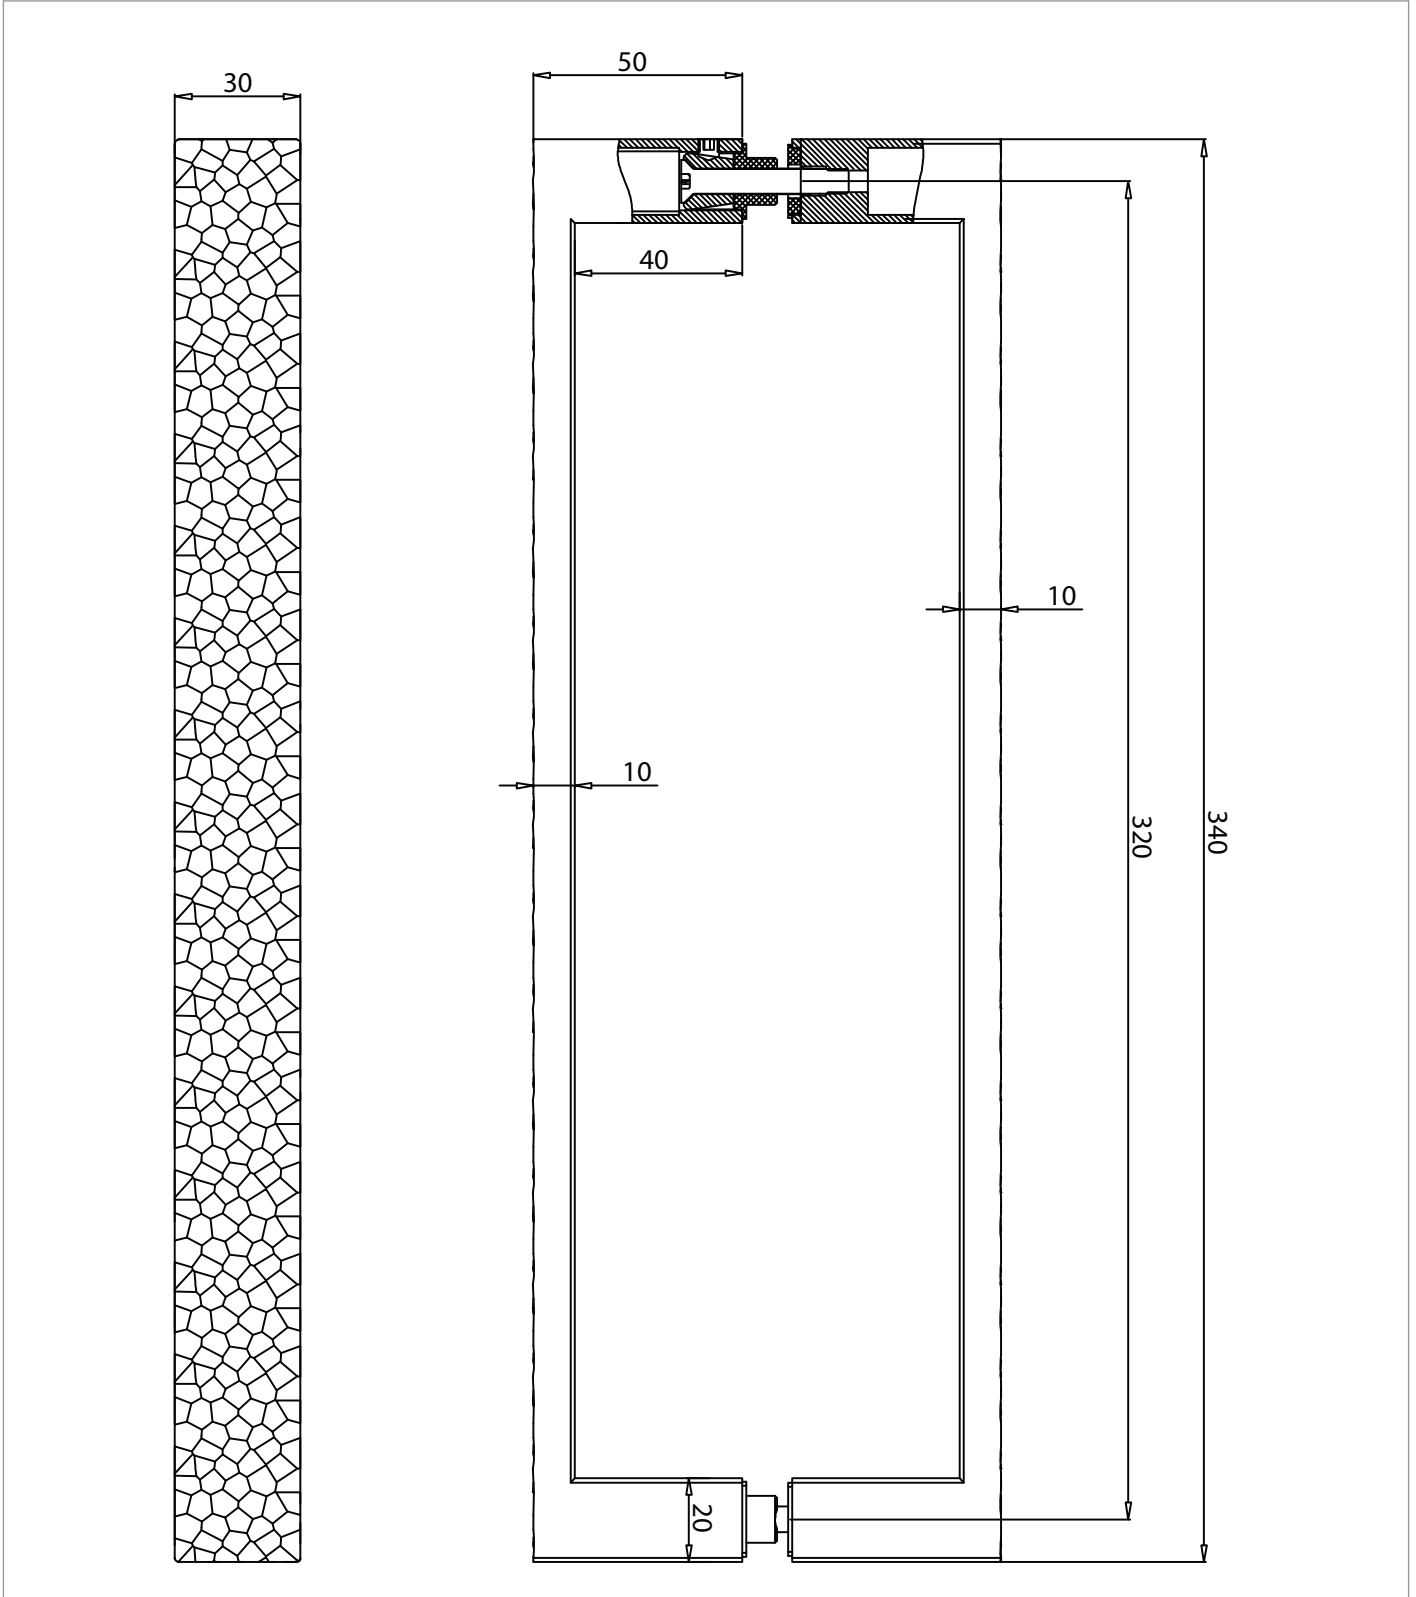

## WEBSITE LINK

[Click Here](#)

CATEGORY	Showering
WARRANTY DETAILS	5 Years
COLOUR	Brushed Brass
FINISH APPLICATION	PVD
PRIMARY MATERIAL	304 Stainless Steel
PRODUCT WIDTH MM	30
PRODUCT HEIGHT MM	340
PRODUCT DEPTH MM	90
PRODUCT NET WEIGHT KG	0.9

## TECHNICAL DIMENSIONS

Dimensions in mm unless otherwise specified.

Tolerances (per material type) apply.