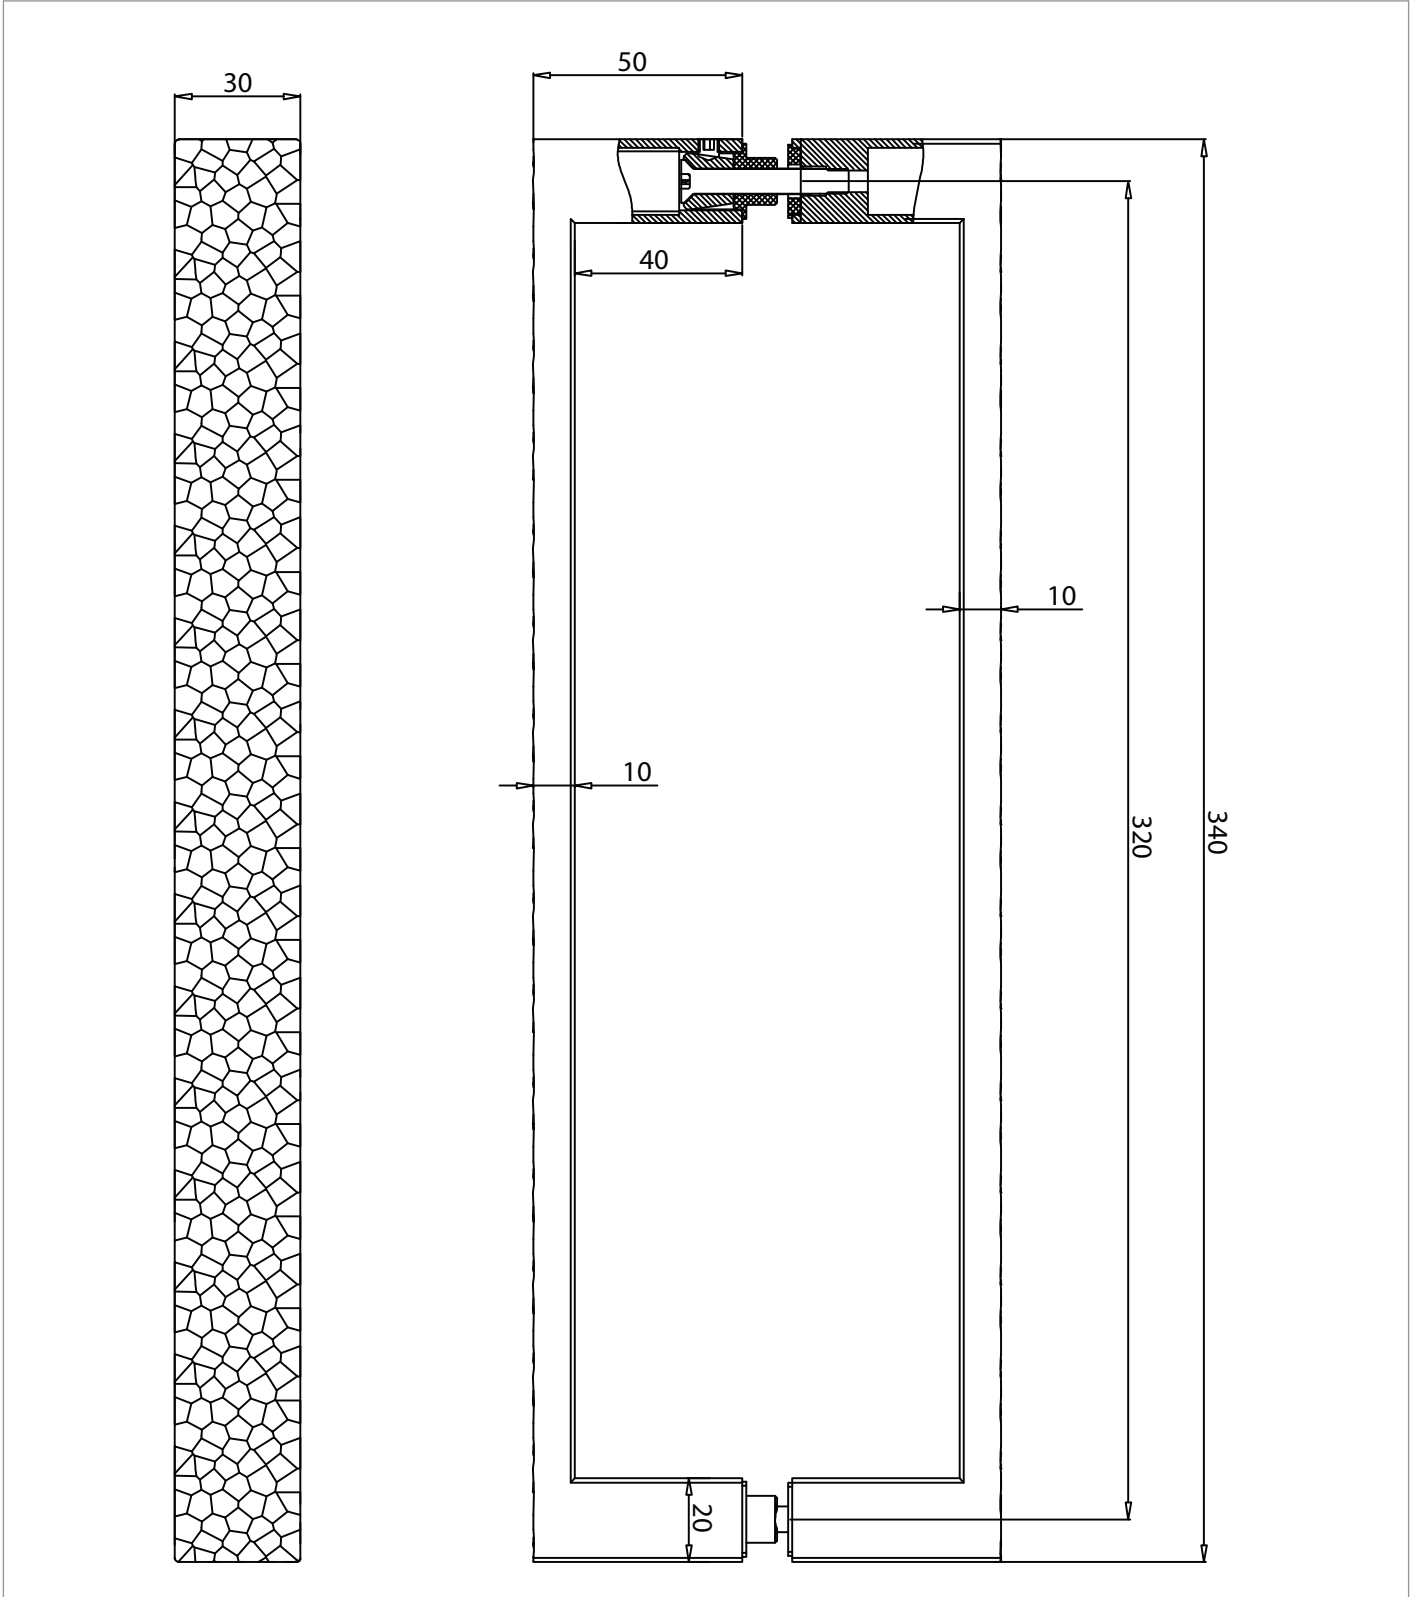

PRODUCT DATA SHEET

PRODUCT CODE

AUHAMMEREDPS

RANGE

Asura

DESCRIPTION

Asura 8mm Hammered Handle Chrome

WEBSITE LINK

[Click Here](#)

CATEGORY	Showering
WARRANTY DETAILS	5 Years
COLOUR	Chrome
FINISH APPLICATION	Polished
PRIMARY MATERIAL	304 Stainless Steel
PRODUCT WIDTH MM	30
PRODUCT HEIGHT MM	340
PRODUCT DEPTH MM	90
PRODUCT NET WEIGHT KG	0.9

WET ROOM COMPATIBLE	Yes
---------------------	-----

TECHNICAL DIMENSIONS

Dimensions in mm unless otherwise specified.

Tolerances (per material type) apply.

SPARES LIST

Only the parts labelled are available as spares.