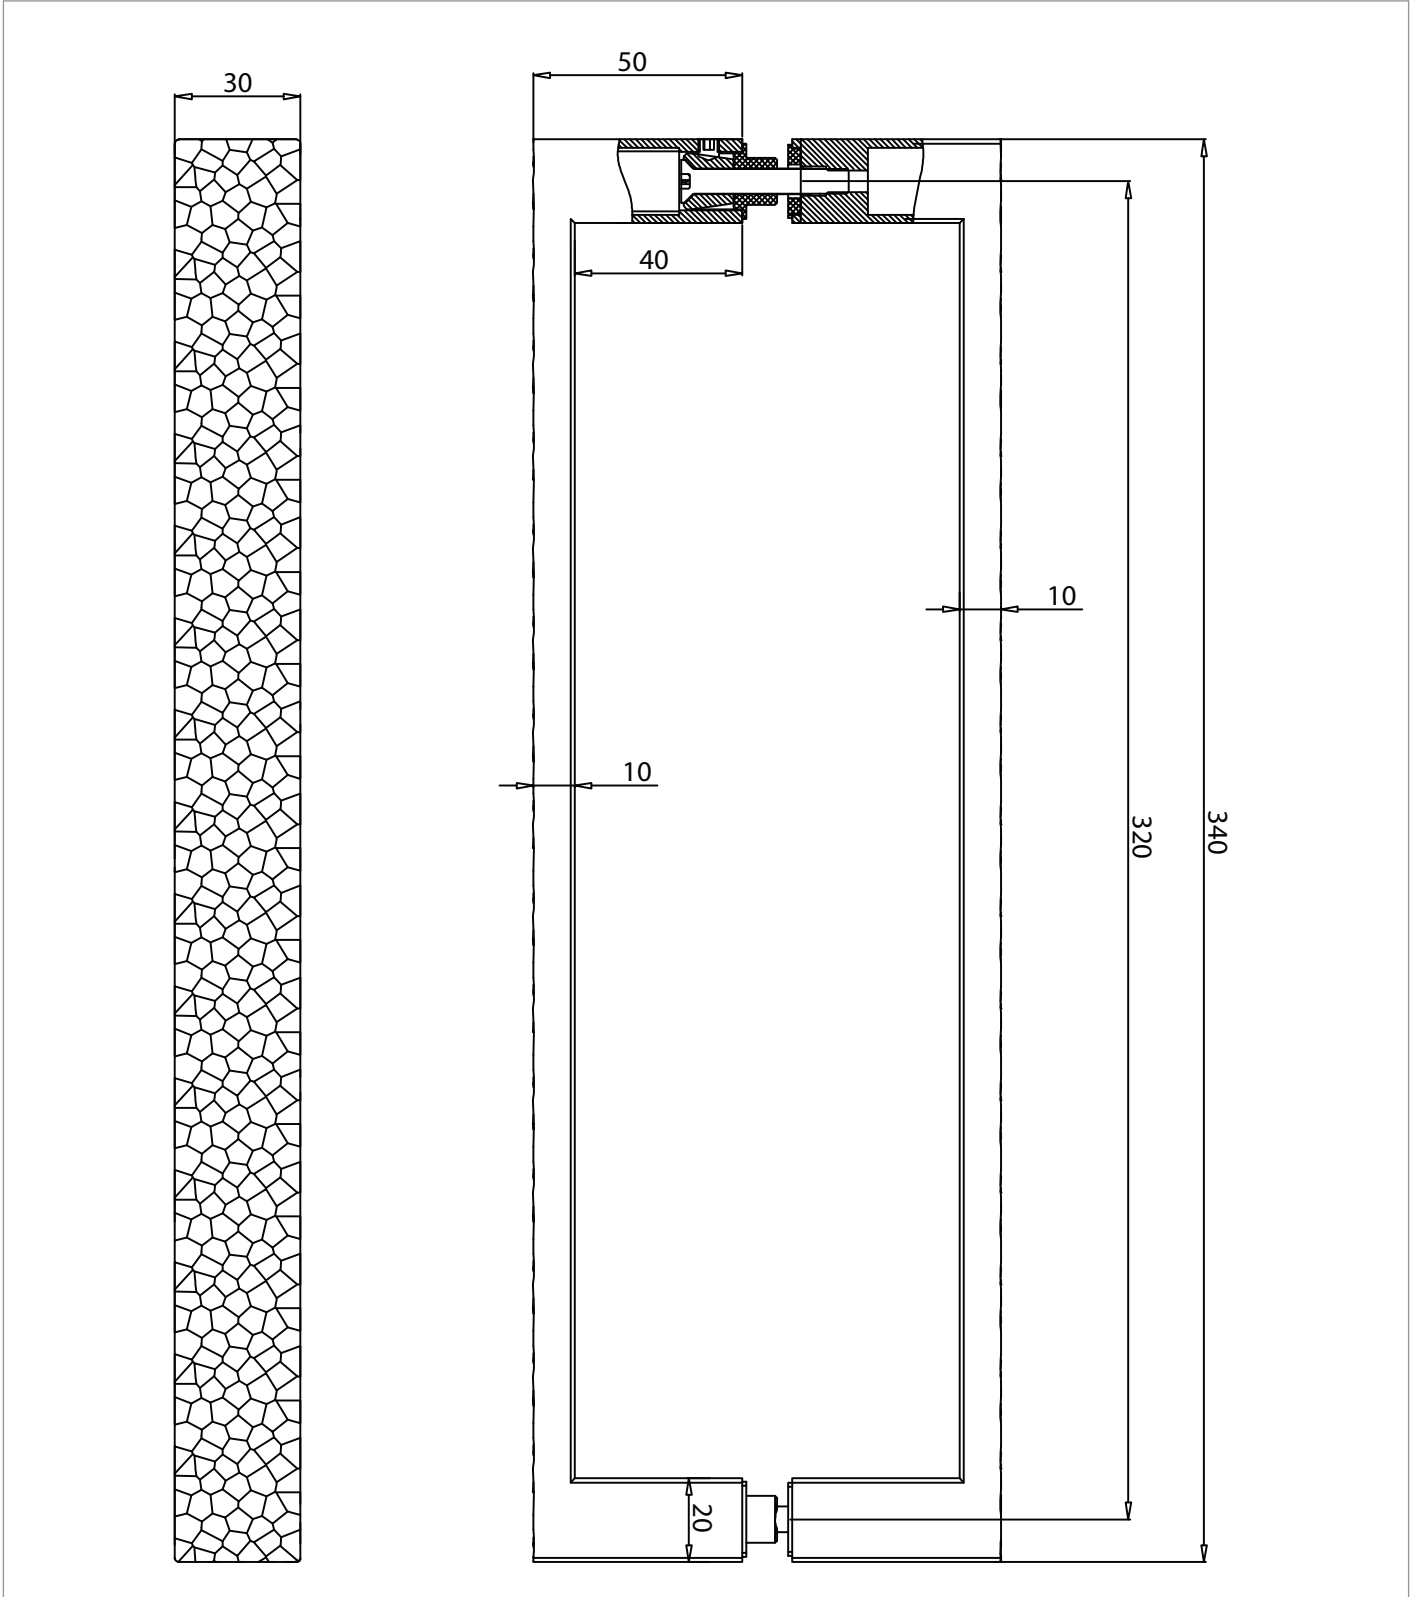

PRODUCT DATA SHEET

PRODUCT CODE

AUHAMMEREDV

RANGE

Asura

DESCRIPTION

Asura 8mm Hammered Handle
Brushed Nickel

WEBSITE LINK

[Click Here](#)

CATEGORY	Showering
WARRANTY DETAILS	5 Years
COLOUR	Brushed Nickel
FINISH APPLICATION	PVD
PRIMARY MATERIAL	304 Stainless Steel
PRODUCT WIDTH MM	30
PRODUCT HEIGHT MM	340
PRODUCT DEPTH MM	90
PRODUCT NET WEIGHT KG	0.9

WET ROOM COMPATIBLE	Yes
---------------------	-----

TECHNICAL DIMENSIONS

Dimensions in mm unless otherwise specified.

Tolerances (per material type) apply.

SPARES LIST

Only the parts labelled are available as spares.