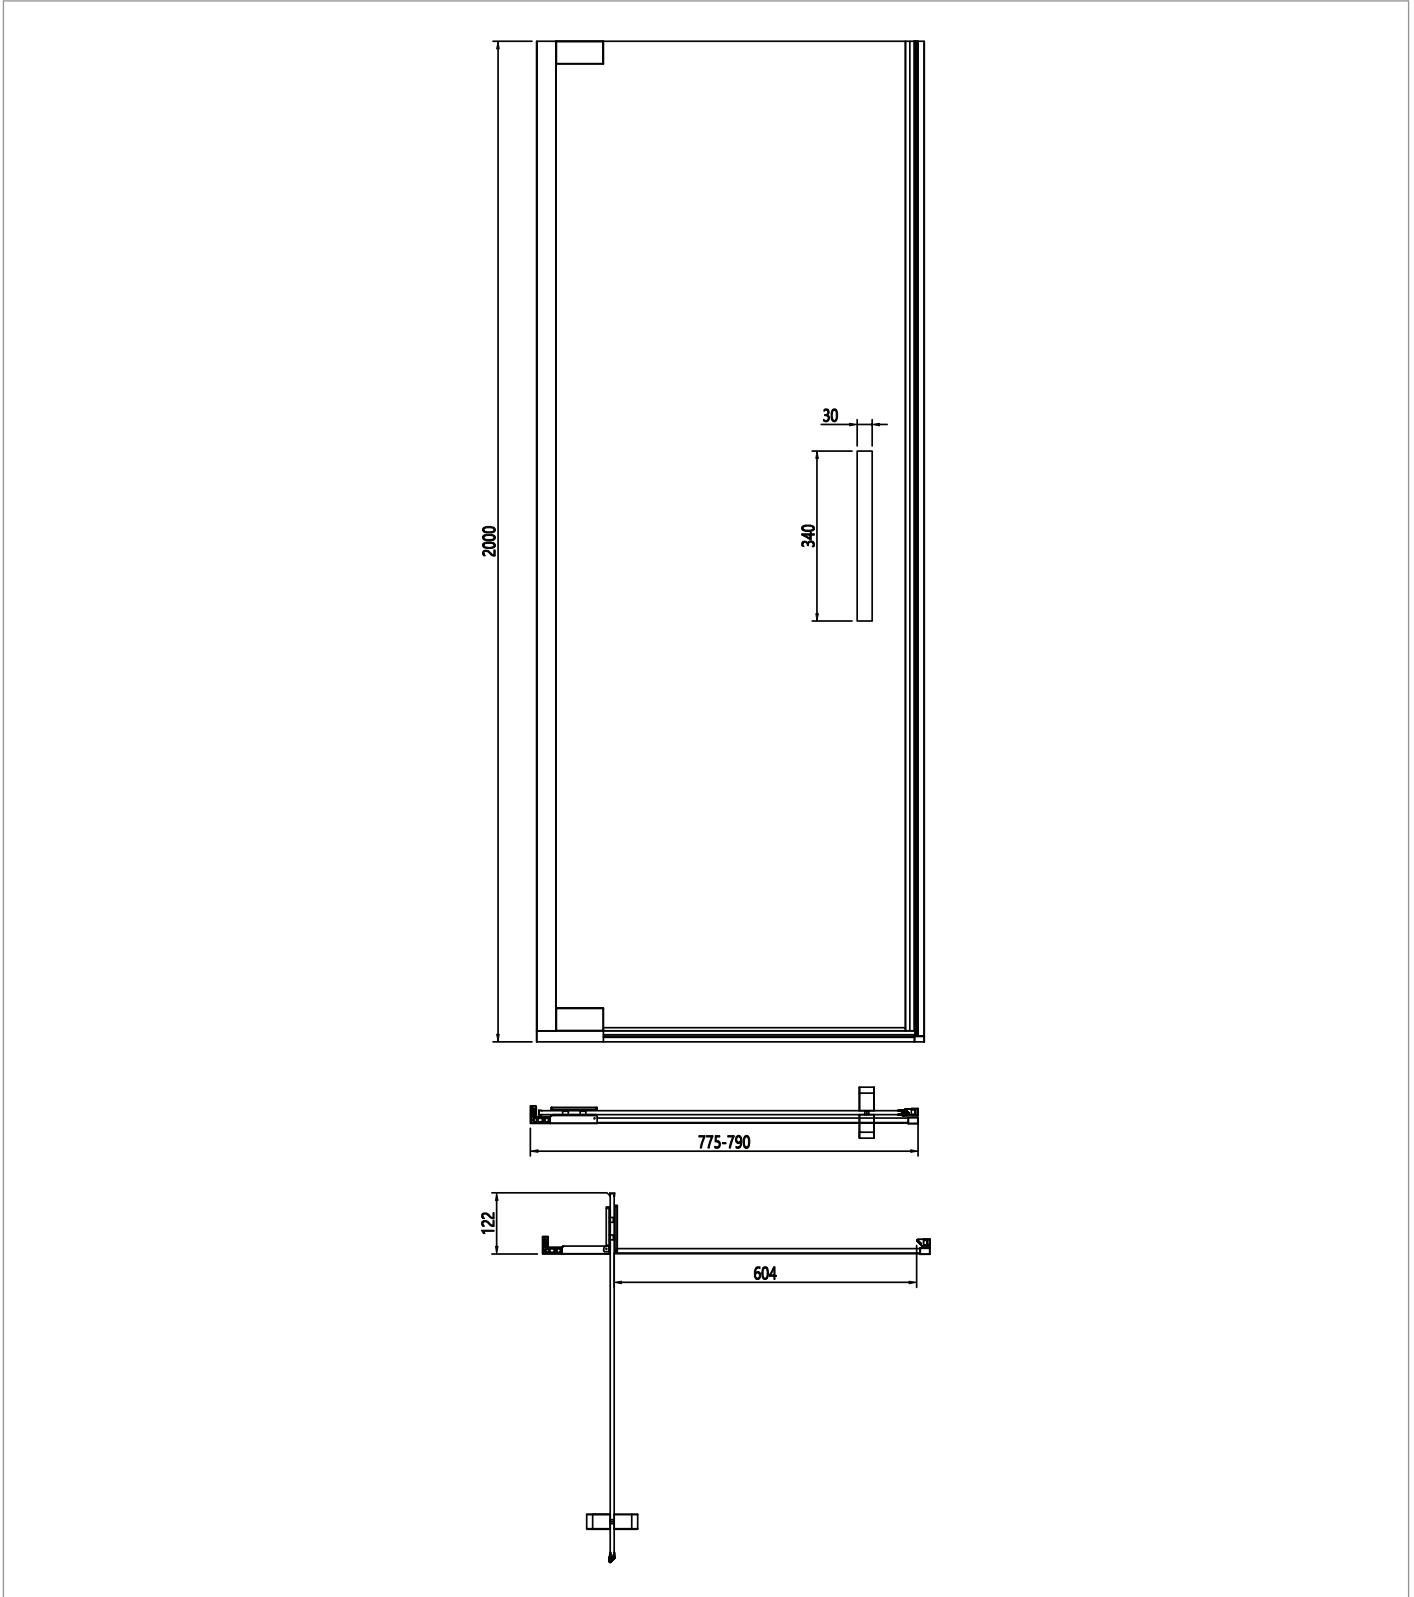

PRODUCT DATA SHEET

PRODUCT CODE

AUHDFC0800

RANGE

Asura

DESCRIPTION

Asura 8mm Hinged Door 800 Brushed Brass

WEBSITE LINK

[Click Here](#)

CATEGORY	Showering
WARRANTY DETAILS	Lifetime
COLOUR	Brushed Brass
FINISH APPLICATION	PVD
PRIMARY MATERIAL	Glass
SECONDARY MATERIAL	304 Stainless Steel
INSTALL TYPE	Wall Mounted
PRODUCT WIDTH MM	775
PRODUCT HEIGHT MM	2000
PRODUCT NET WEIGHT KG	36

STANDARDS	EN14428
HANDING SHOWERING	Universal
GLASS THICKNESS	8mm
EASY CLEAN	Yes
MAGNETIC DOOR STRIPS	Yes
POWER SHOWER PROOF	Yes
NUMBER OF DOORS	1
SOFT CLOSING DOORS	No
SAFETY GLASS	Yes
REMOVABLE SEALS	Yes
QUICK RELEASE ROLLERS	No
WET ROOM COMPATIBLE	Yes
DOOR A INFORMATION	Moving door, wall profiles, bottom profile, hinges, blister, seals, manual
DOOR OPENING	604

TECHNICAL DIMENSIONS

Dimensions in mm unless otherwise specified.

Tolerances (per material type) apply.

SPARES LIST

Only the parts labelled are available as spares.

NUMBER	PART CODE	DESCRIPTION
1	AU00005	Asura hinged door profile magnetic seal Grey Brushed Brass, Pol Stainless, Brushed Stainless
	AU00005T	Asura hinged door profile magnetic seal Slate
2	AU00006	Asura hinged door 800 seal Pack
3	AU00016S	Asura hinged door blister pack Polished stainless steel
	AU00016F	Asura hinged door blister pack Brushed brass
	AU00016V	Asura hinged door blister pack Brushed Stainless steel
	AU00016BZ	Asura hinged door blister pack Brushed Bronze
	AU00016T	Asura hinged door blister pack Slate