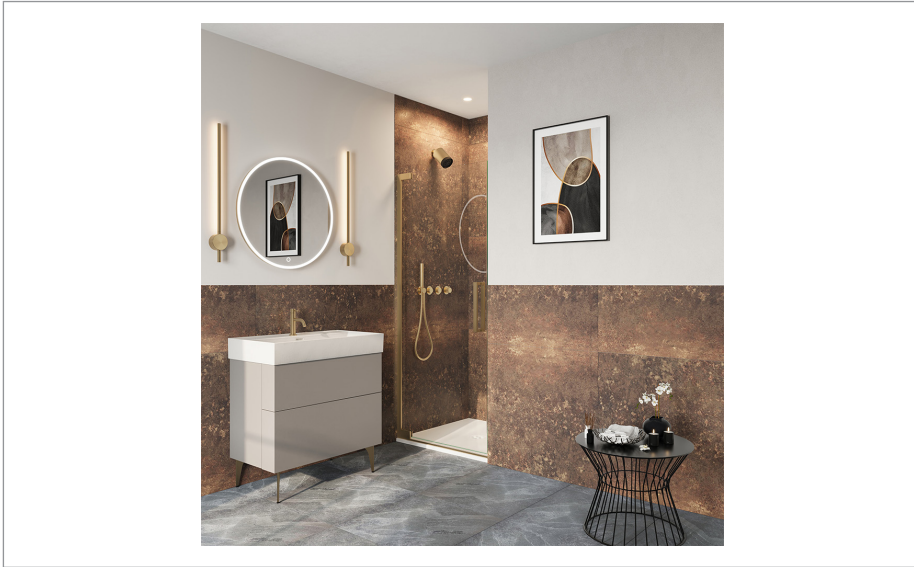

PRODUCT DATA SHEET

PRODUCT CODE

AUHDFC0800

RANGE

Asura

DESCRIPTION

Asura 8mm Hinged Door 800 Brushed Brass

WEBSITE LINK

[Click Here](#)

CATEGORY	Showering
WARRANTY DETAILS	Lifetime
COLOUR	Brushed Brass
FINISH APPLICATION	PVD
PRIMARY MATERIAL	Glass
SECONDARY MATERIAL	304 Stainless Steel
INSTALL TYPE	Wall Mounted
PRODUCT WIDTH MM	775
PRODUCT HEIGHT MM	2000
PRODUCT NET WEIGHT KG	36