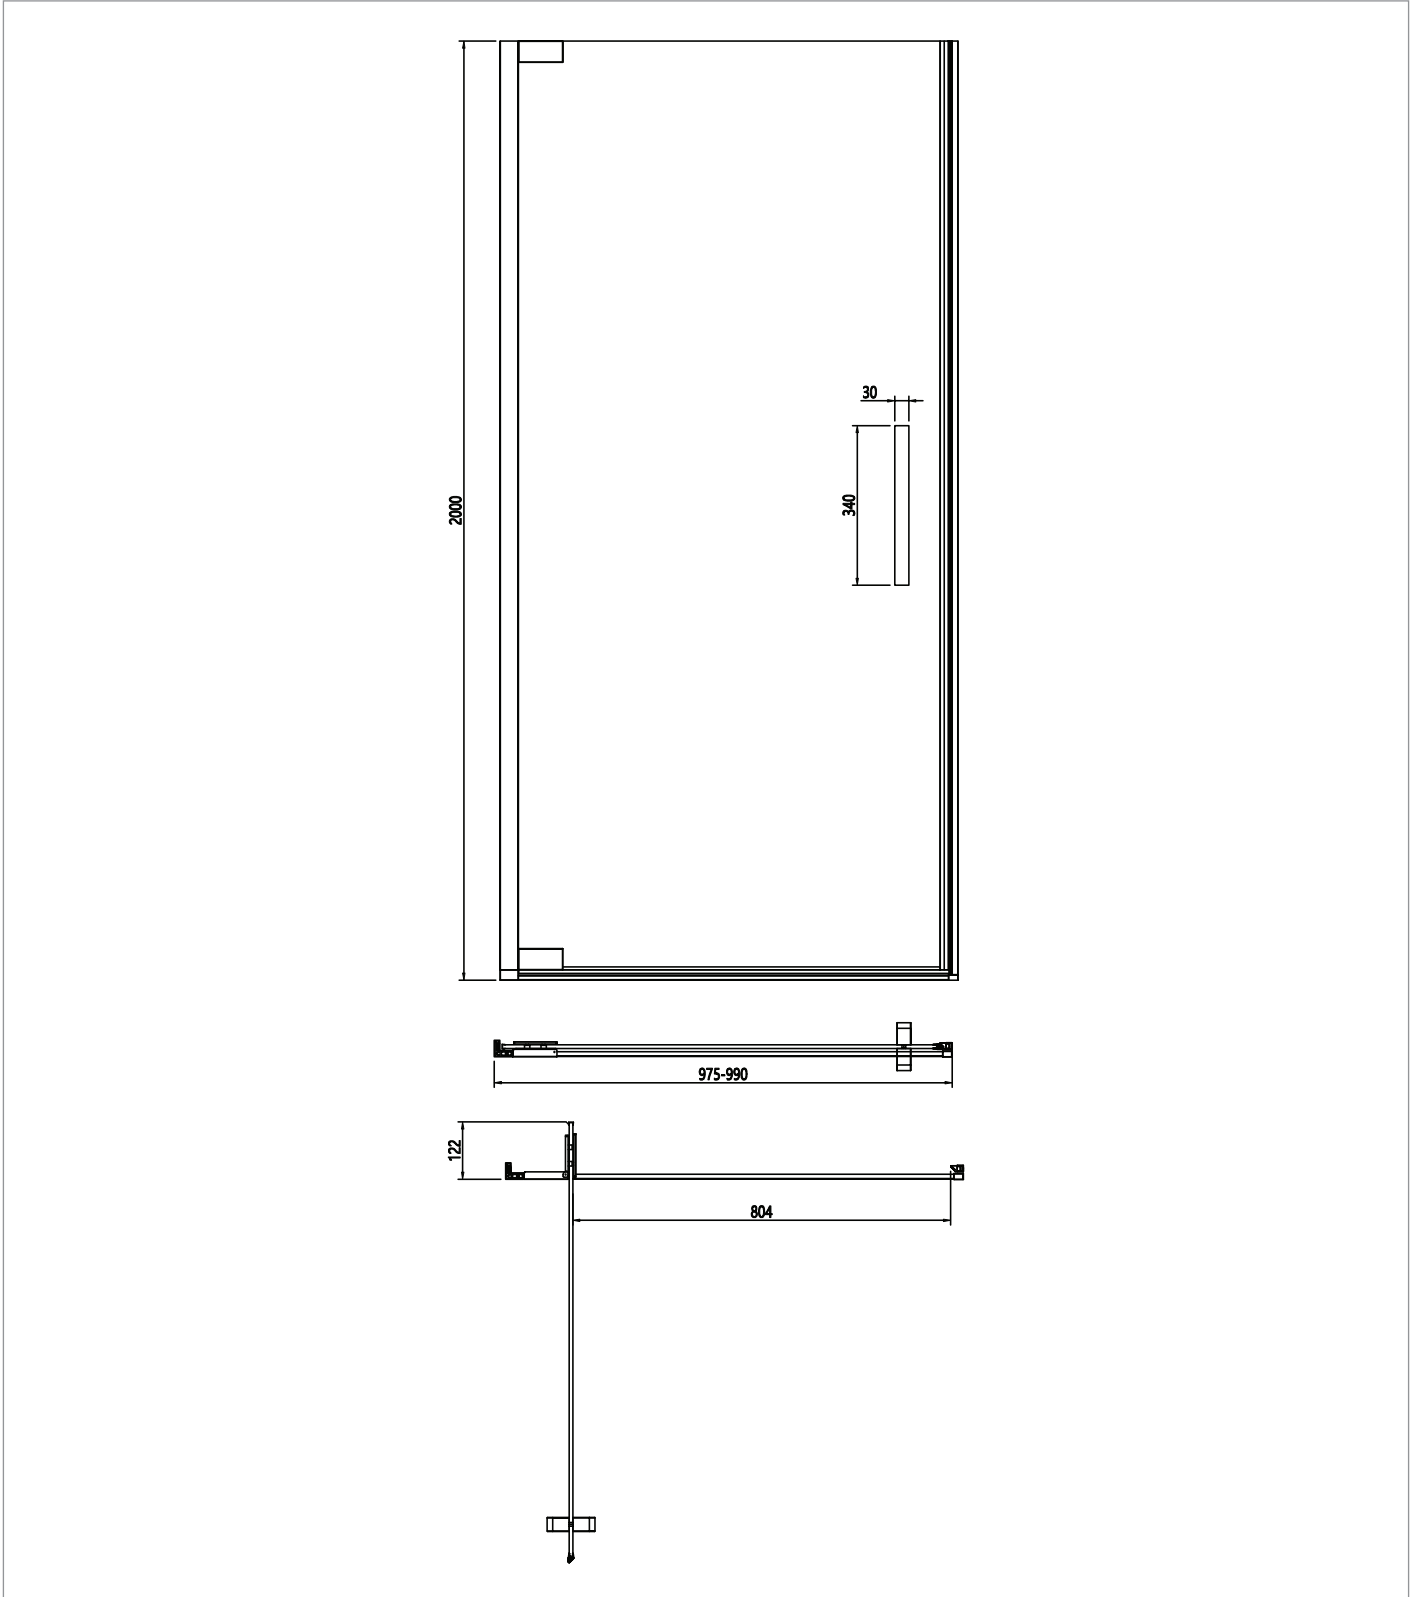

PRODUCT DATA SHEET

PRODUCT CODE

AUHDFC1000

RANGE

Asura

DESCRIPTION

Asura 8mm Hinged Door 1000 Brushed Brass

WEBSITE LINK

[Click Here](#)

CATEGORY	Showering
WARRANTY DETAILS	Lifetime
COLOUR	Brushed Brass
FINISH APPLICATION	PVD
PRIMARY MATERIAL	Glass
SECONDARY MATERIAL	304 Stainless Steel
INSTALL TYPE	Wall Mounted
PRODUCT WIDTH MM	975
PRODUCT HEIGHT MM	2000
PRODUCT NET WEIGHT KG	42

STANDARDS	EN14428
HANDING SHOWERING	Universal
GLASS THICKNESS	8mm
EASY CLEAN	Yes
MAGNETIC DOOR STRIPS	Yes
POWER SHOWER PROOF	Yes
NUMBER OF DOORS	1
SOFT CLOSING DOORS	No
SAFETY GLASS	Yes
REMOVABLE SEALS	Yes
QUICK RELEASE ROLLERS	No
WET ROOM COMPATIBLE	Yes
DOOR A INFORMATION	Moving door, wall profiles, bottom profile, hinges, blister, seals, manual
DOOR OPENING	804

TECHNICAL DIMENSIONS

Dimensions in mm unless otherwise specified.

Tolerances (per material type) apply.

SPARES LIST

Only the parts labelled are available as spares.

NUMBER	PART CODE	DESCRIPTION
1	AU00005B	Asura hinged door profile magnetic seal Black
	AU00005BZ	Asura hinged door profile magnetic seal Bronze
	AU00005	Asura hinged door profile magnetic seal Grey Brushed Brass, Pol Stainless, Brushed Stainless
	AU00005T	Asura hinged door profile magnetic seal Slate
2	AU00008	Asura hinged door 1000 seal Pack
3	AU00016B	Asura hinged door blister pack Matt Black
	AU00016BZ	Asura hinged door blister pack Brushed Bronze
	AU00016F	Asura hinged door blister pack Brushed brass
	AU00016S	Asura hinged door blister pack Polished stainless steel
	AU00016T	Asura hinged door blister pack Slate
	AU00016V	Asura hinged door blister pack Brushed Stainless steel