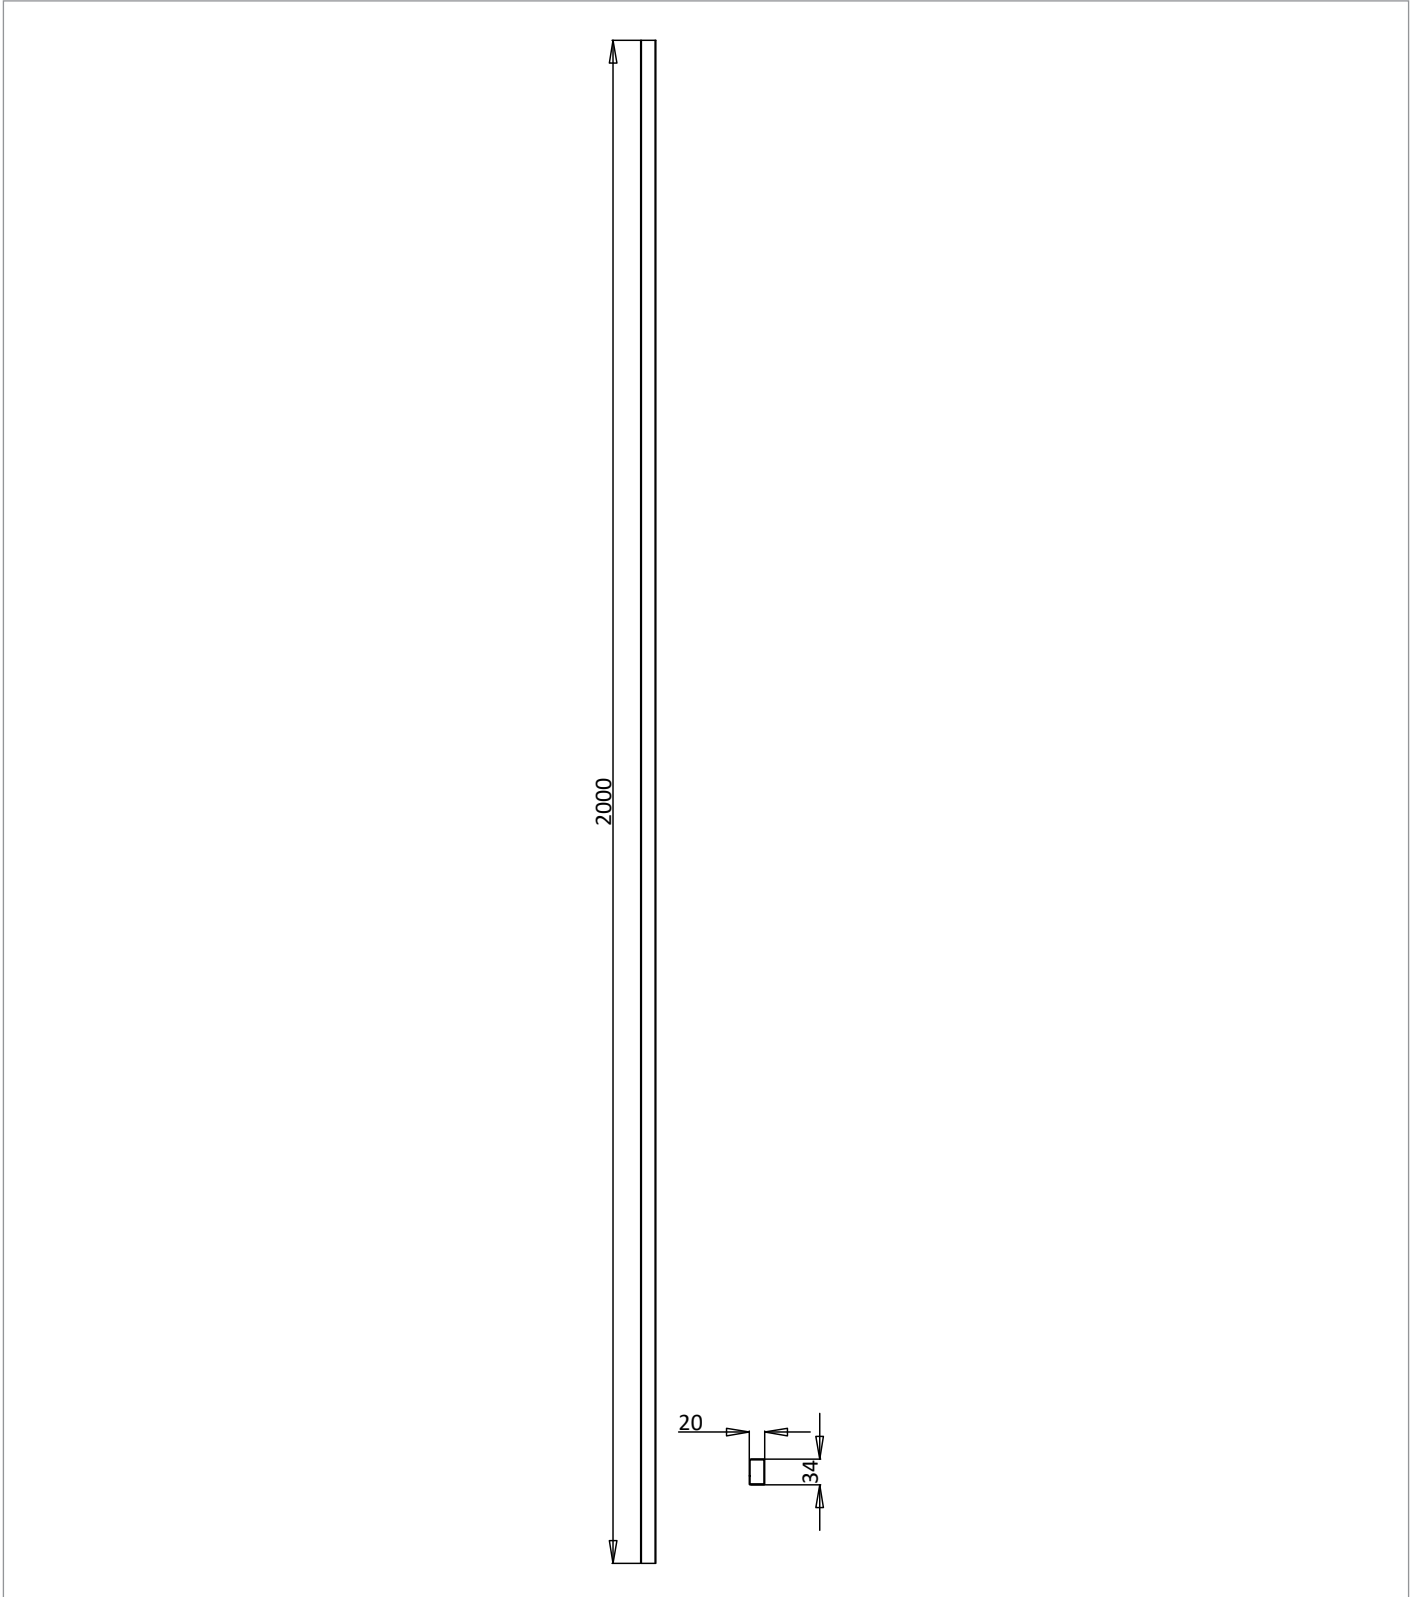

PRODUCT DATA SHEET

PRODUCT CODE

AUHIINEXTPROBZ

RANGE

Asura

DESCRIPTION

Asura Extension Profile for Hinged Door / Infold Brushed Bronze

WEBSITE LINK

[Click Here](#)

CATEGORY	Showering
WARRANTY DETAILS	Lifetime
COLOUR	Brushed Bronze
FINISH APPLICATION	PVD
PRIMARY MATERIAL	304 Stainless Steel
INSTALL TYPE	Wall Mounted
PRODUCT WIDTH MM	20
PRODUCT HEIGHT MM	2000
PRODUCT DEPTH MM	33.5
PRODUCT NET WEIGHT KG	1.8

STANDARDS	EN14428
HANDING SHOWERING	Universal
MAGNETIC DOOR STRIPS	No
WET ROOM COMPATIBLE	Yes
DOOR A INFORMATION	Extension profile

TECHNICAL DIMENSIONS

Dimensions in mm unless otherwise specified.

Tolerances (per material type) apply.