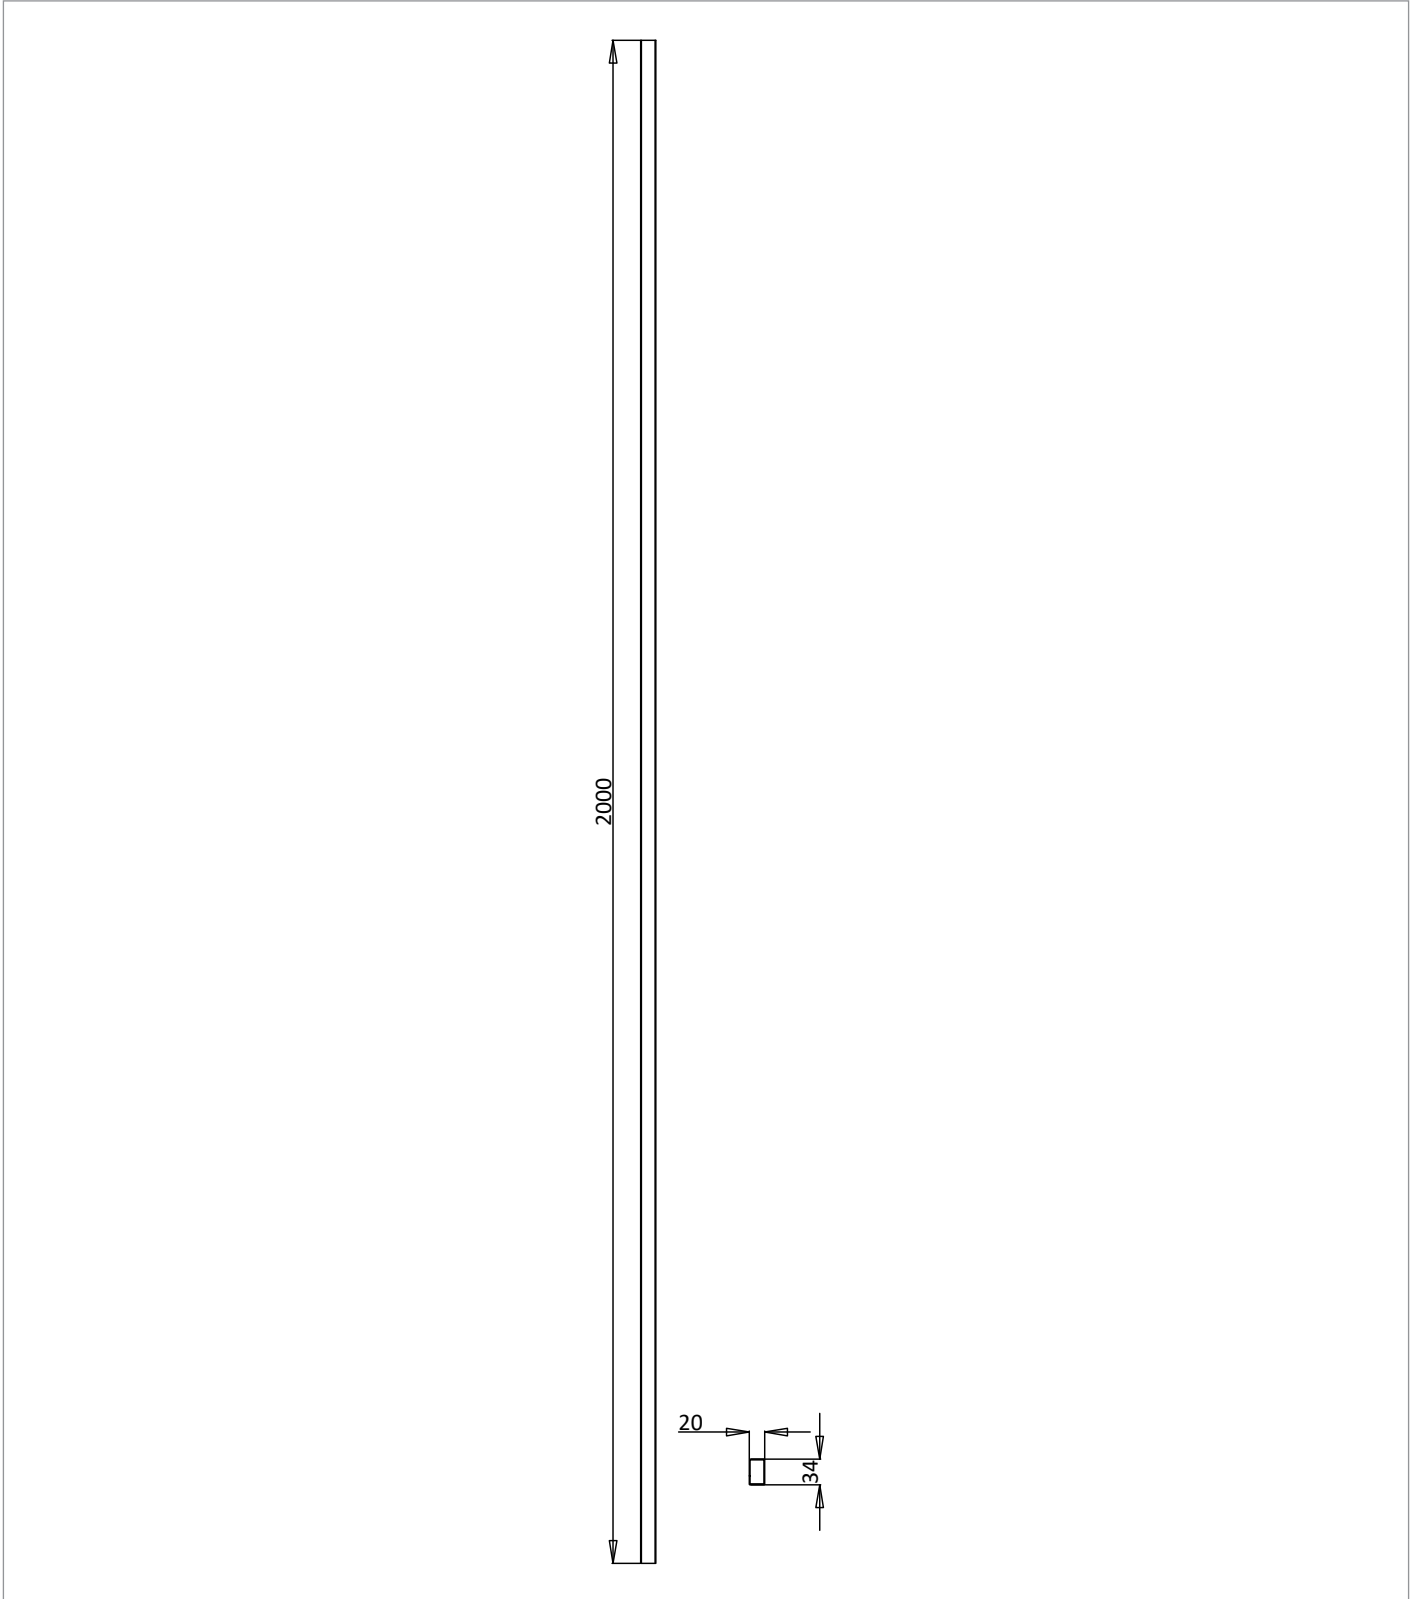

PRODUCT DATA SHEET

PRODUCT CODE

AUHIINEXTPROC

RANGE

Asura

DESCRIPTION

Asura Extension Profile for Hinged Door / Infold Chrome

WEBSITE LINK

[Click Here](#)

CATEGORY	Showering
WARRANTY DETAILS	Lifetime
COLOUR	Chrome
FINISH APPLICATION	Polished
PRIMARY MATERIAL	304 Stainless Steel
INSTALL TYPE	Wall Mounted
PRODUCT WIDTH MM	20
PRODUCT HEIGHT MM	2000
PRODUCT DEPTH MM	33.5
PRODUCT NET WEIGHT KG	1.8

STANDARDS	EN14428
HANDING SHOWERING	Universal
MAGNETIC DOOR STRIPS	No
WET ROOM COMPATIBLE	Yes
DOOR A INFORMATION	Extension profile

TECHNICAL DIMENSIONS

Dimensions in mm unless otherwise specified.

Tolerances (per material type) apply.