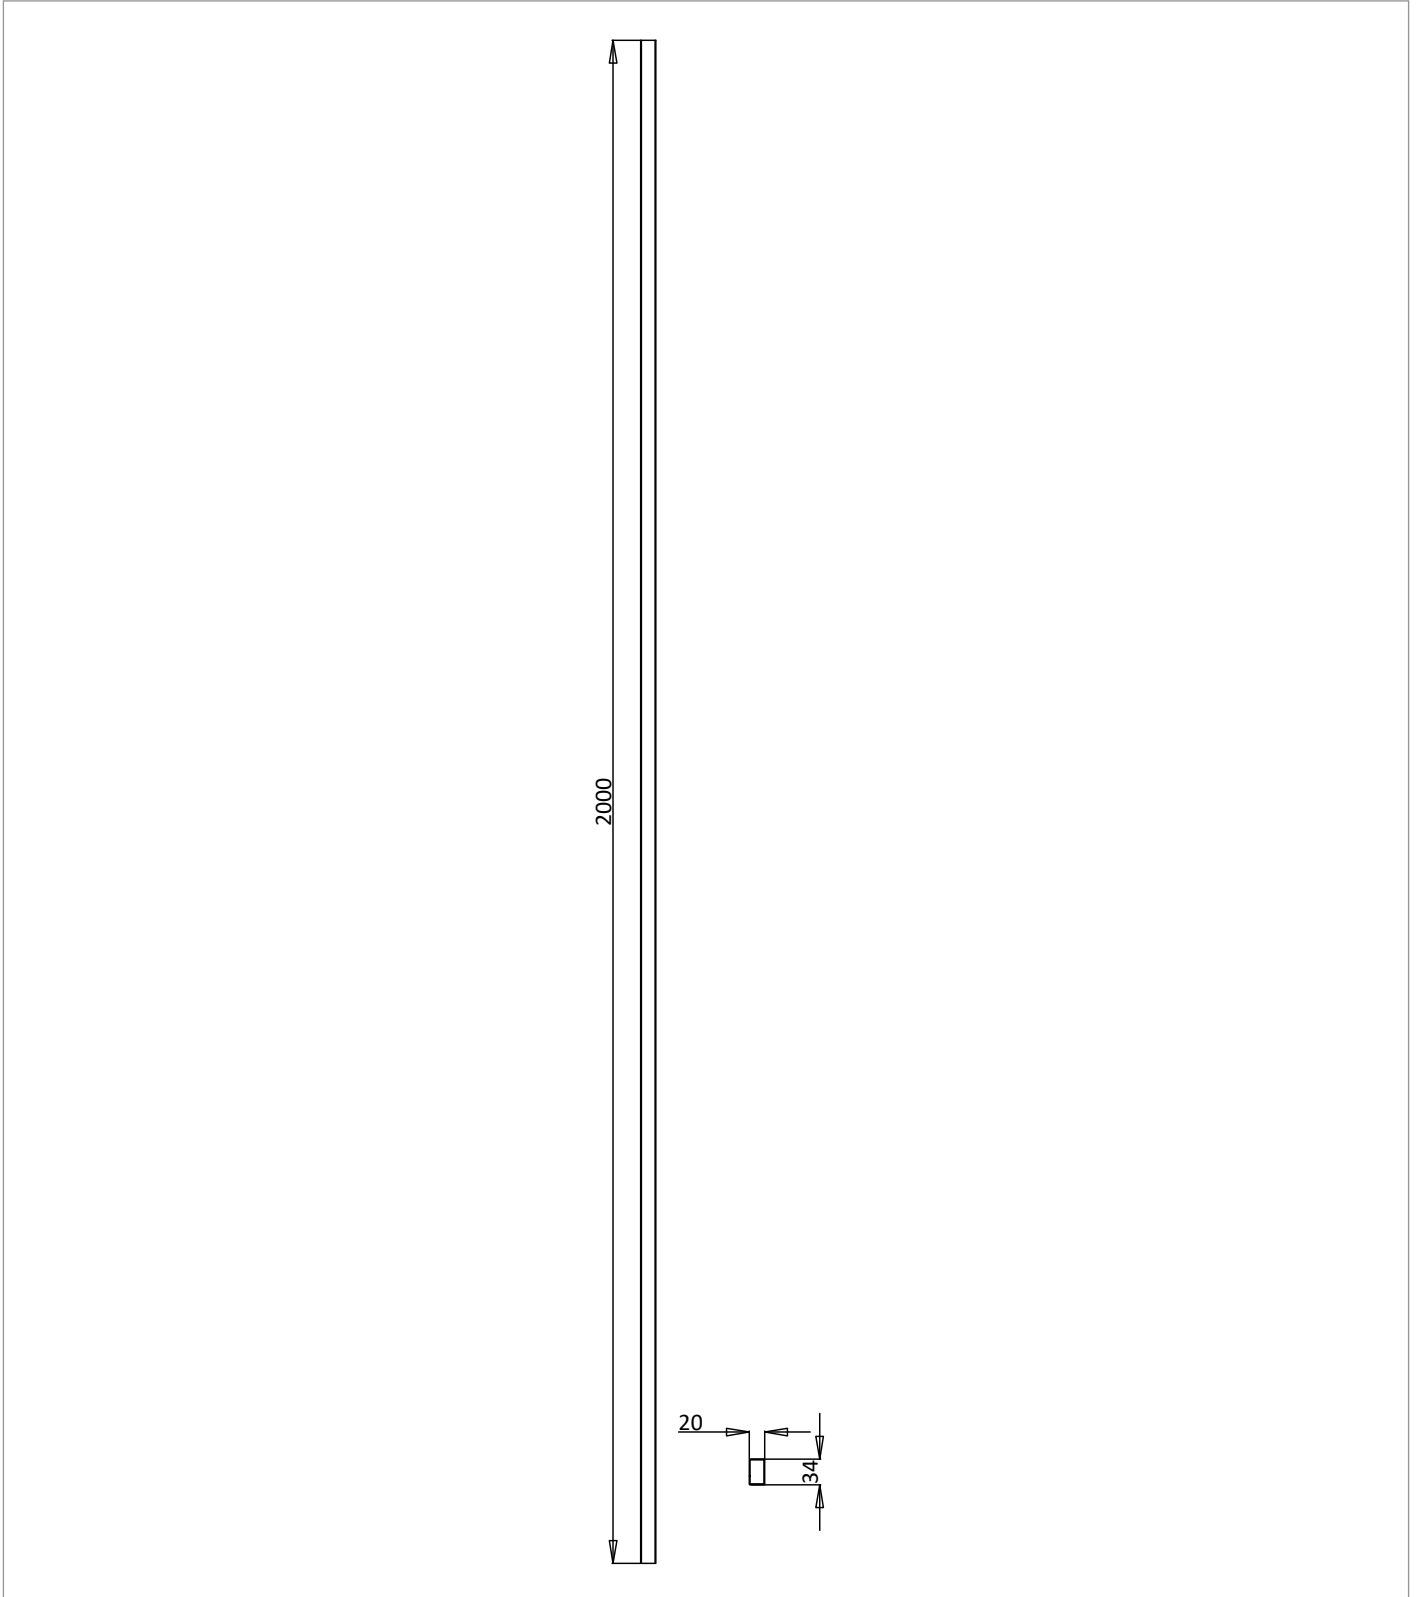

PRODUCT DATA SHEET

PRODUCT CODE

AUHIINEXTPROC

RANGE

Asura

DESCRIPTION

Asura Extension Profile for Hinged Door / Infold Chrome

WEBSITE LINK

[Click Here](#)

CATEGORY	Showering
WARRANTY DETAILS	Lifetime
COLOUR	Chrome
FINISH APPLICATION	Polished
PRIMARY MATERIAL	304 Stainless Steel
INSTALL TYPE	Wall Mounted
PRODUCT WIDTH MM	20
PRODUCT HEIGHT MM	2000
PRODUCT DEPTH MM	33.5
PRODUCT NET WEIGHT KG	1.8

STANDARDS	EN14428
HANDING SHOWERING	Universal
MAGNETIC DOOR STRIPS	No
WET ROOM COMPATIBLE	Yes
DOOR A INFORMATION	Extension profile

TECHNICAL DIMENSIONS

Dimensions in mm unless otherwise specified.

Tolerances (per material type) apply.