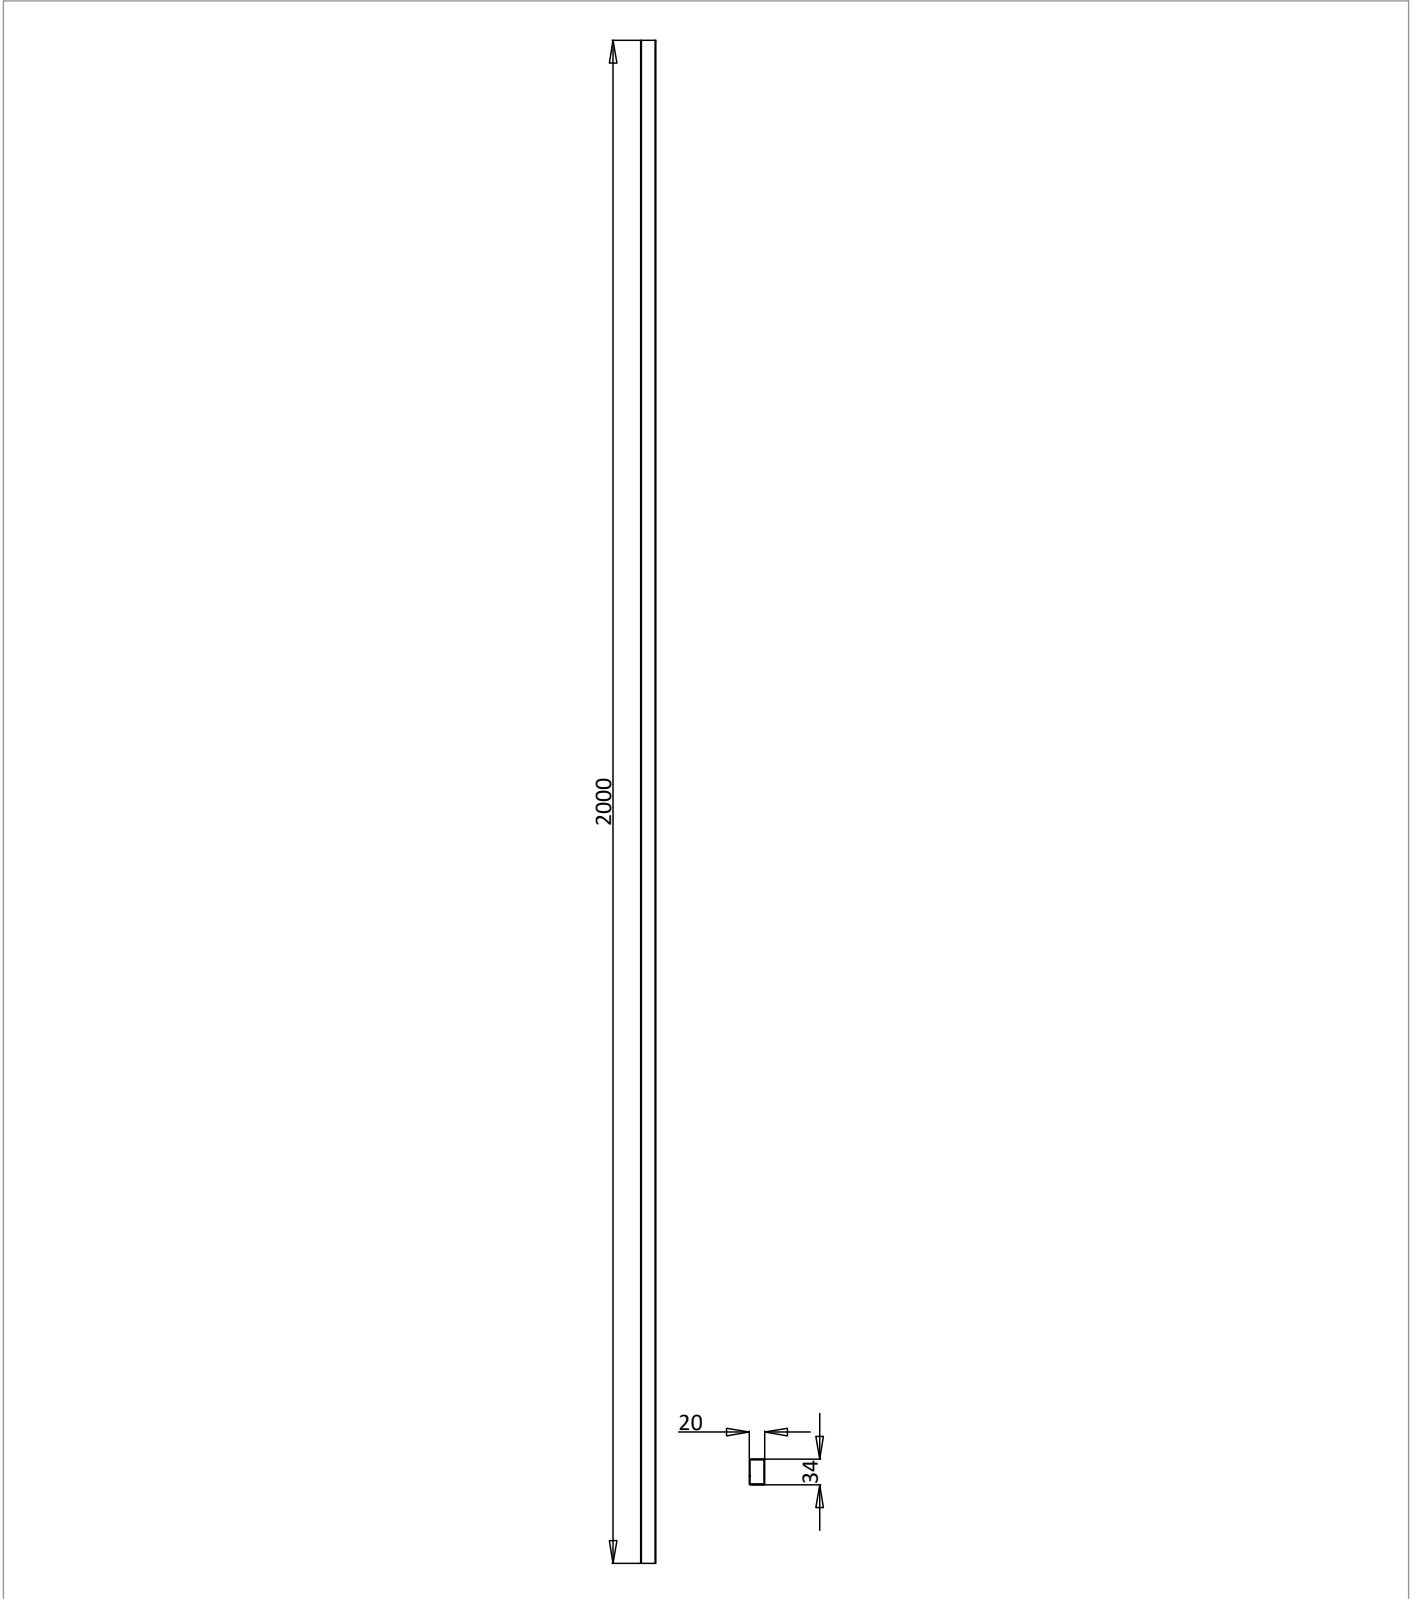

PRODUCT DATA SHEET

PRODUCT CODE

AUHIINEXTPROF

RANGE

Asura

DESCRIPTION

Asura Extension Profile for Hinged Door / Infold Brushed Brass

WEBSITE LINK

[Click Here](#)

CATEGORY	Showering
WARRANTY DETAILS	Lifetime
COLOUR	Brushed Brass
FINISH APPLICATION	PVD
PRIMARY MATERIAL	304 Stainless Steel
INSTALL TYPE	Wall Mounted
PRODUCT WIDTH MM	20
PRODUCT HEIGHT MM	2000
PRODUCT DEPTH MM	33.5
PRODUCT NET WEIGHT KG	1.8

STANDARDS	EN14428
HANDING SHOWERING	Universal
MAGNETIC DOOR STRIPS	No
WET ROOM COMPATIBLE	Yes
DOOR A INFORMATION	Extension profile

TECHNICAL DIMENSIONS

Dimensions in mm unless otherwise specified.

Tolerances (per material type) apply.