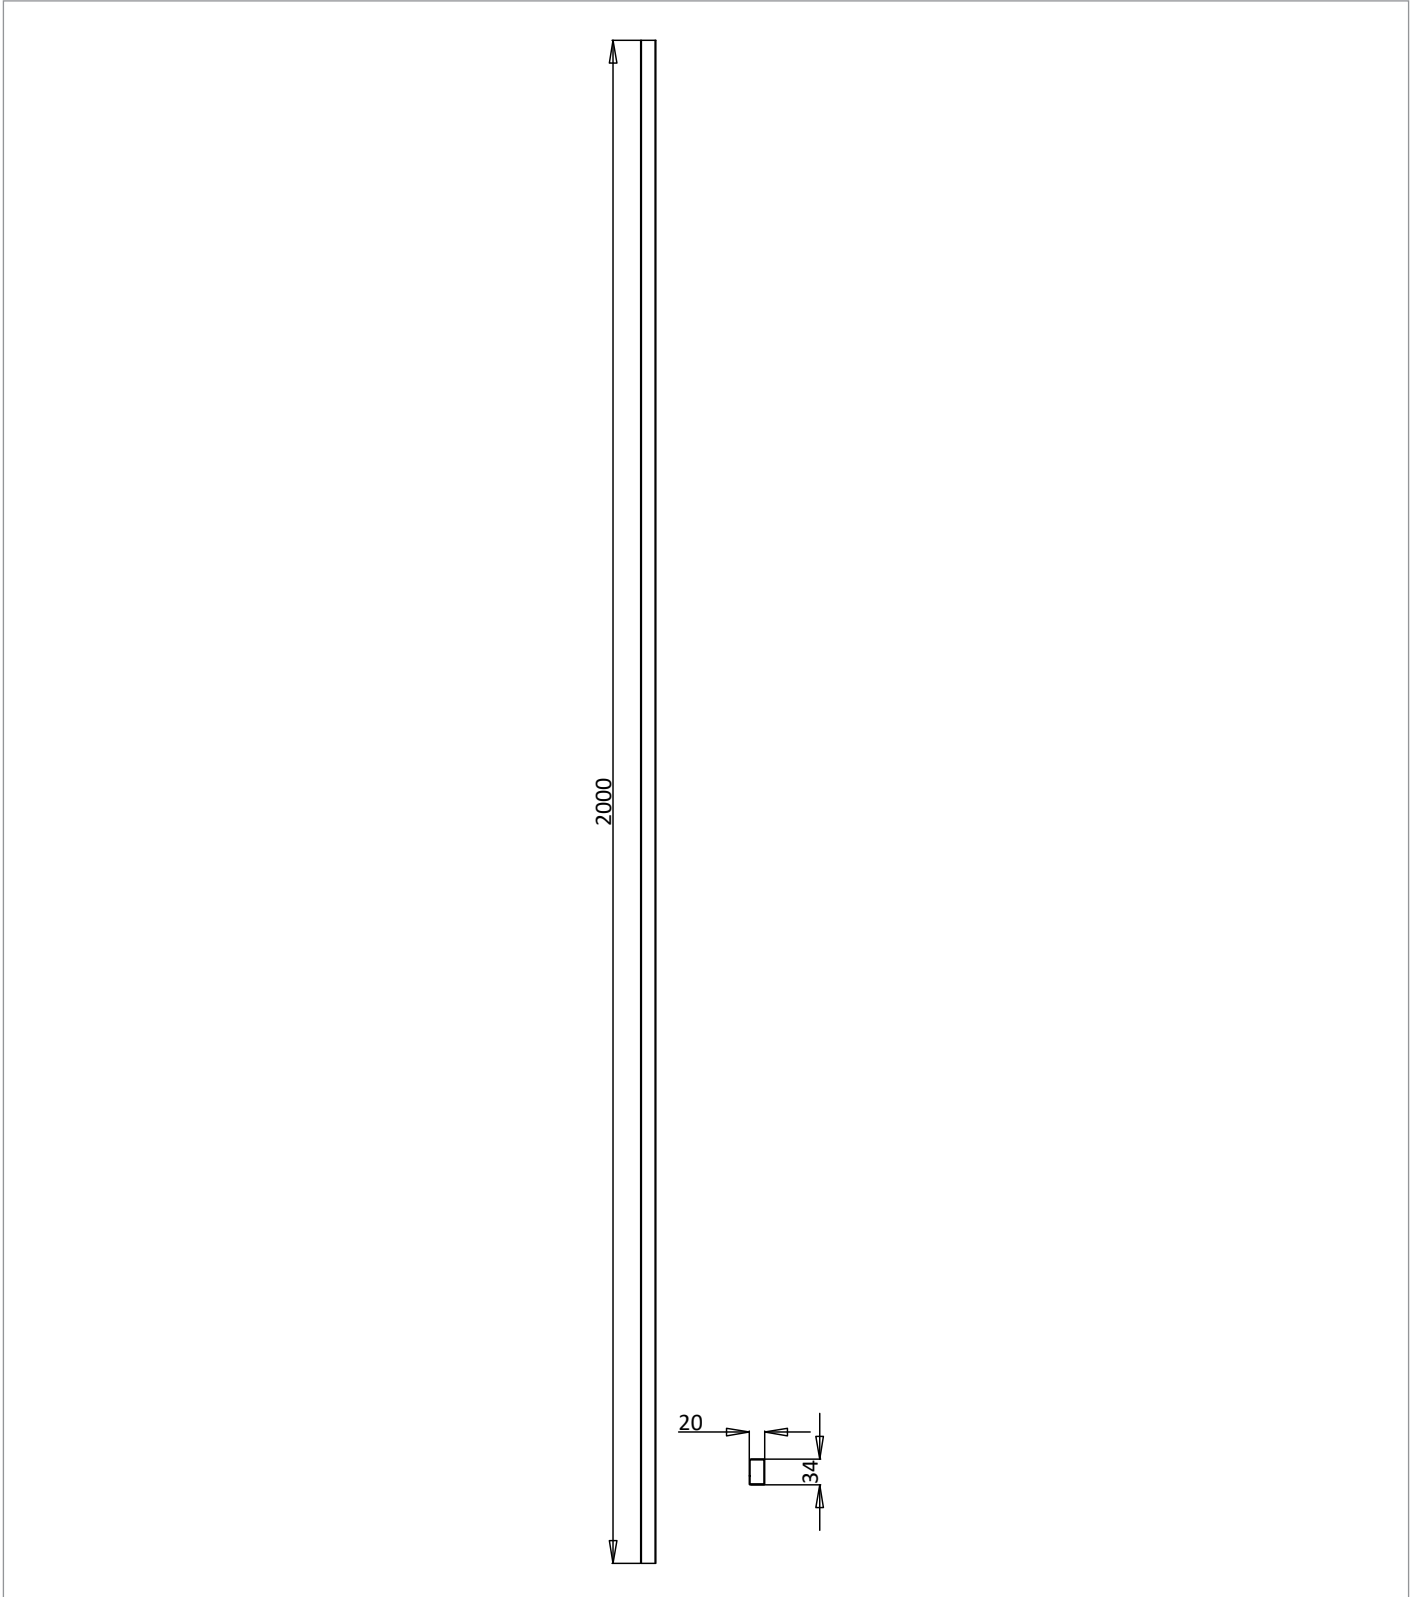

PRODUCT DATA SHEET

PRODUCT CODE

AUHIINEXTPROF

RANGE

Asura

DESCRIPTION

Asura Extension Profile for Hinged Door / Infold Brushed Brass

WEBSITE LINK

[Click Here](#)

CATEGORY	Showering
WARRANTY DETAILS	Lifetime
COLOUR	Brushed Brass
FINISH APPLICATION	PVD
PRIMARY MATERIAL	304 Stainless Steel
INSTALL TYPE	Wall Mounted
PRODUCT WIDTH MM	20
PRODUCT HEIGHT MM	2000
PRODUCT DEPTH MM	33.5
PRODUCT NET WEIGHT KG	1.8

STANDARDS	EN14428
HANDING SHOWERING	Universal
MAGNETIC DOOR STRIPS	No
WET ROOM COMPATIBLE	Yes
DOOR A INFORMATION	Extension profile

TECHNICAL DIMENSIONS

Dimensions in mm unless otherwise specified.

Tolerances (per material type) apply.