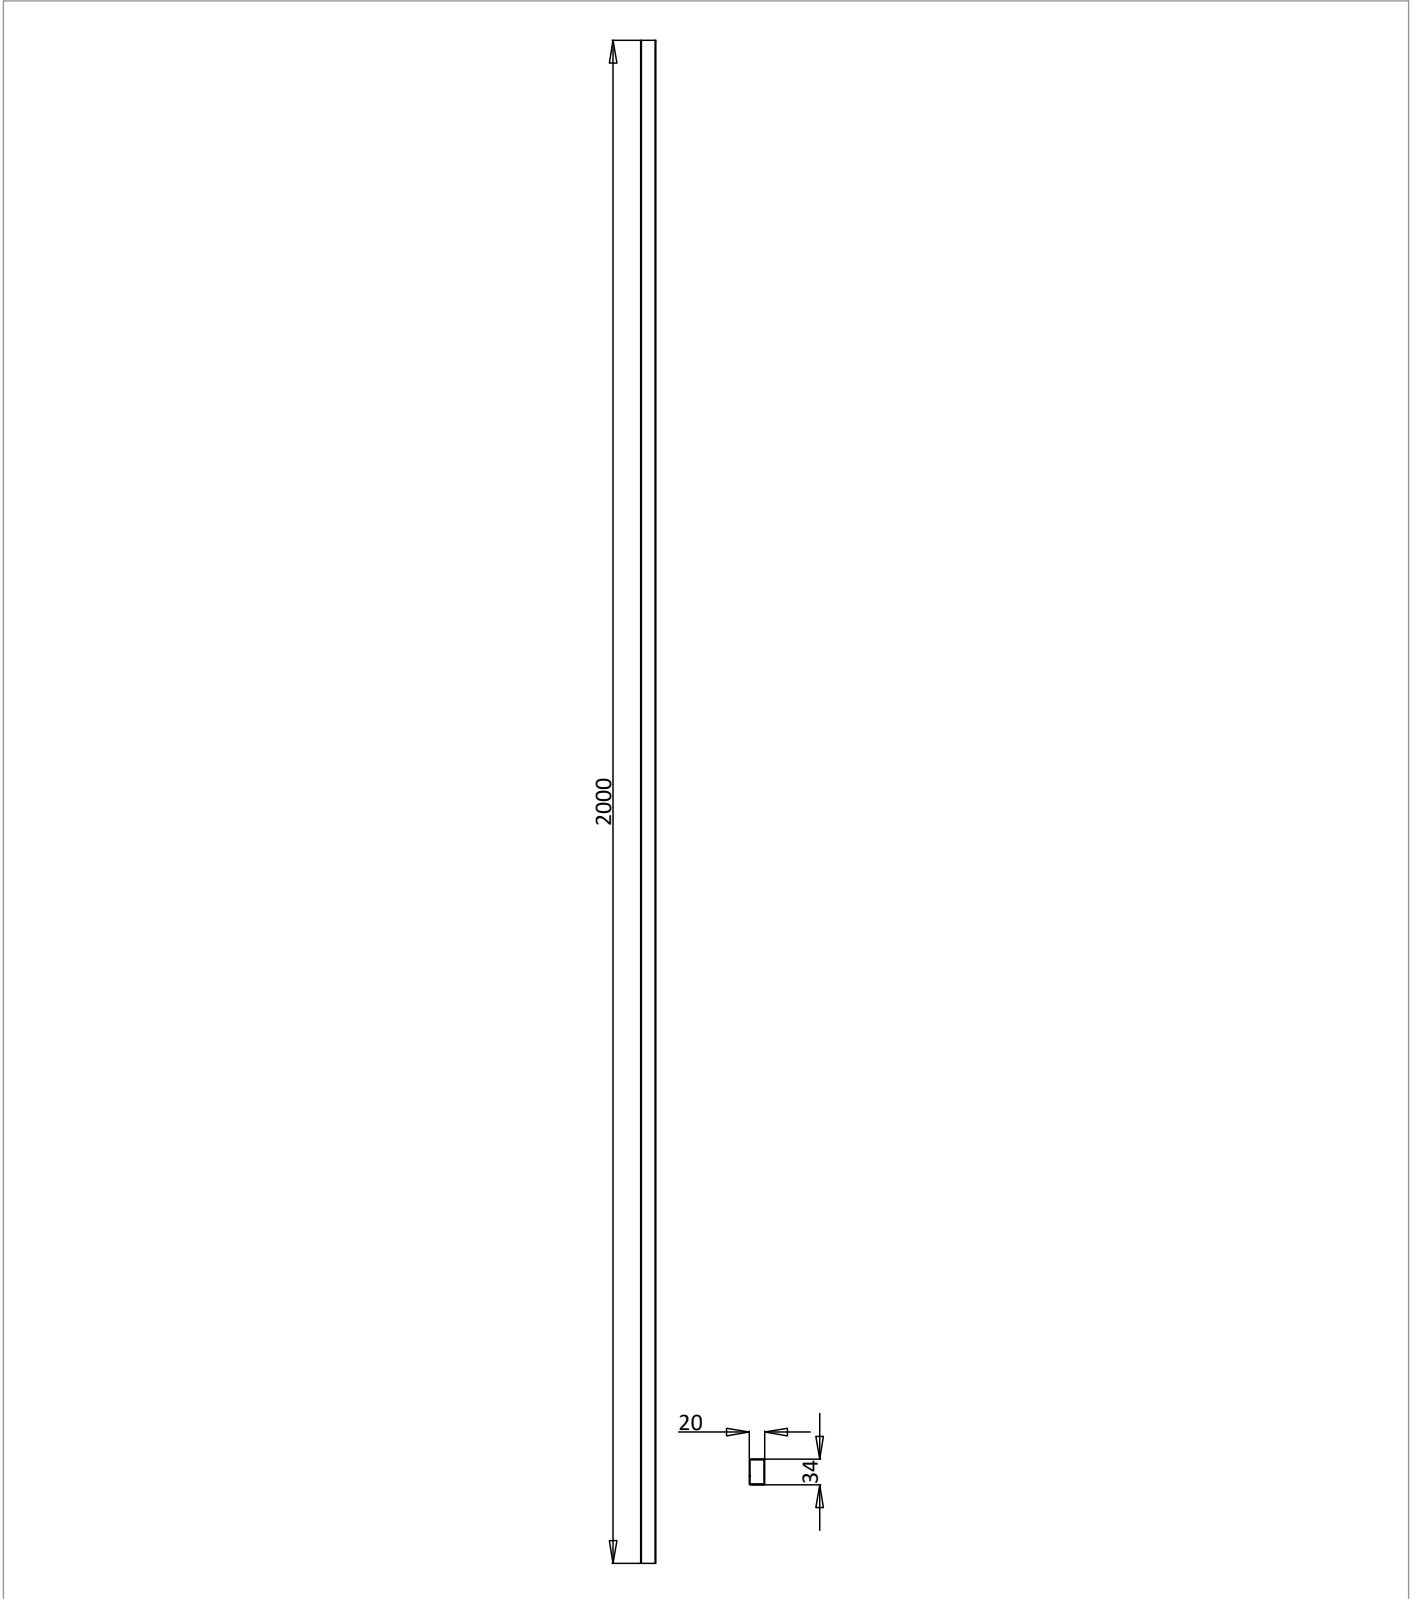

## WEBSITE LINK

[Click Here](#)

CATEGORY	Showering
WARRANTY DETAILS	Lifetime
COLOUR	Matt Black
FINISH APPLICATION	Powder Coated
PRIMARY MATERIAL	304 Stainless Steel
INSTALL TYPE	Wall Mounted
PRODUCT WIDTH MM	20
PRODUCT HEIGHT MM	2000
PRODUCT DEPTH MM	33.5
PRODUCT NET WEIGHT KG	1.8

## TECHNICAL DIMENSIONS

Dimensions in mm unless otherwise specified.

Tolerances (per material type) apply.