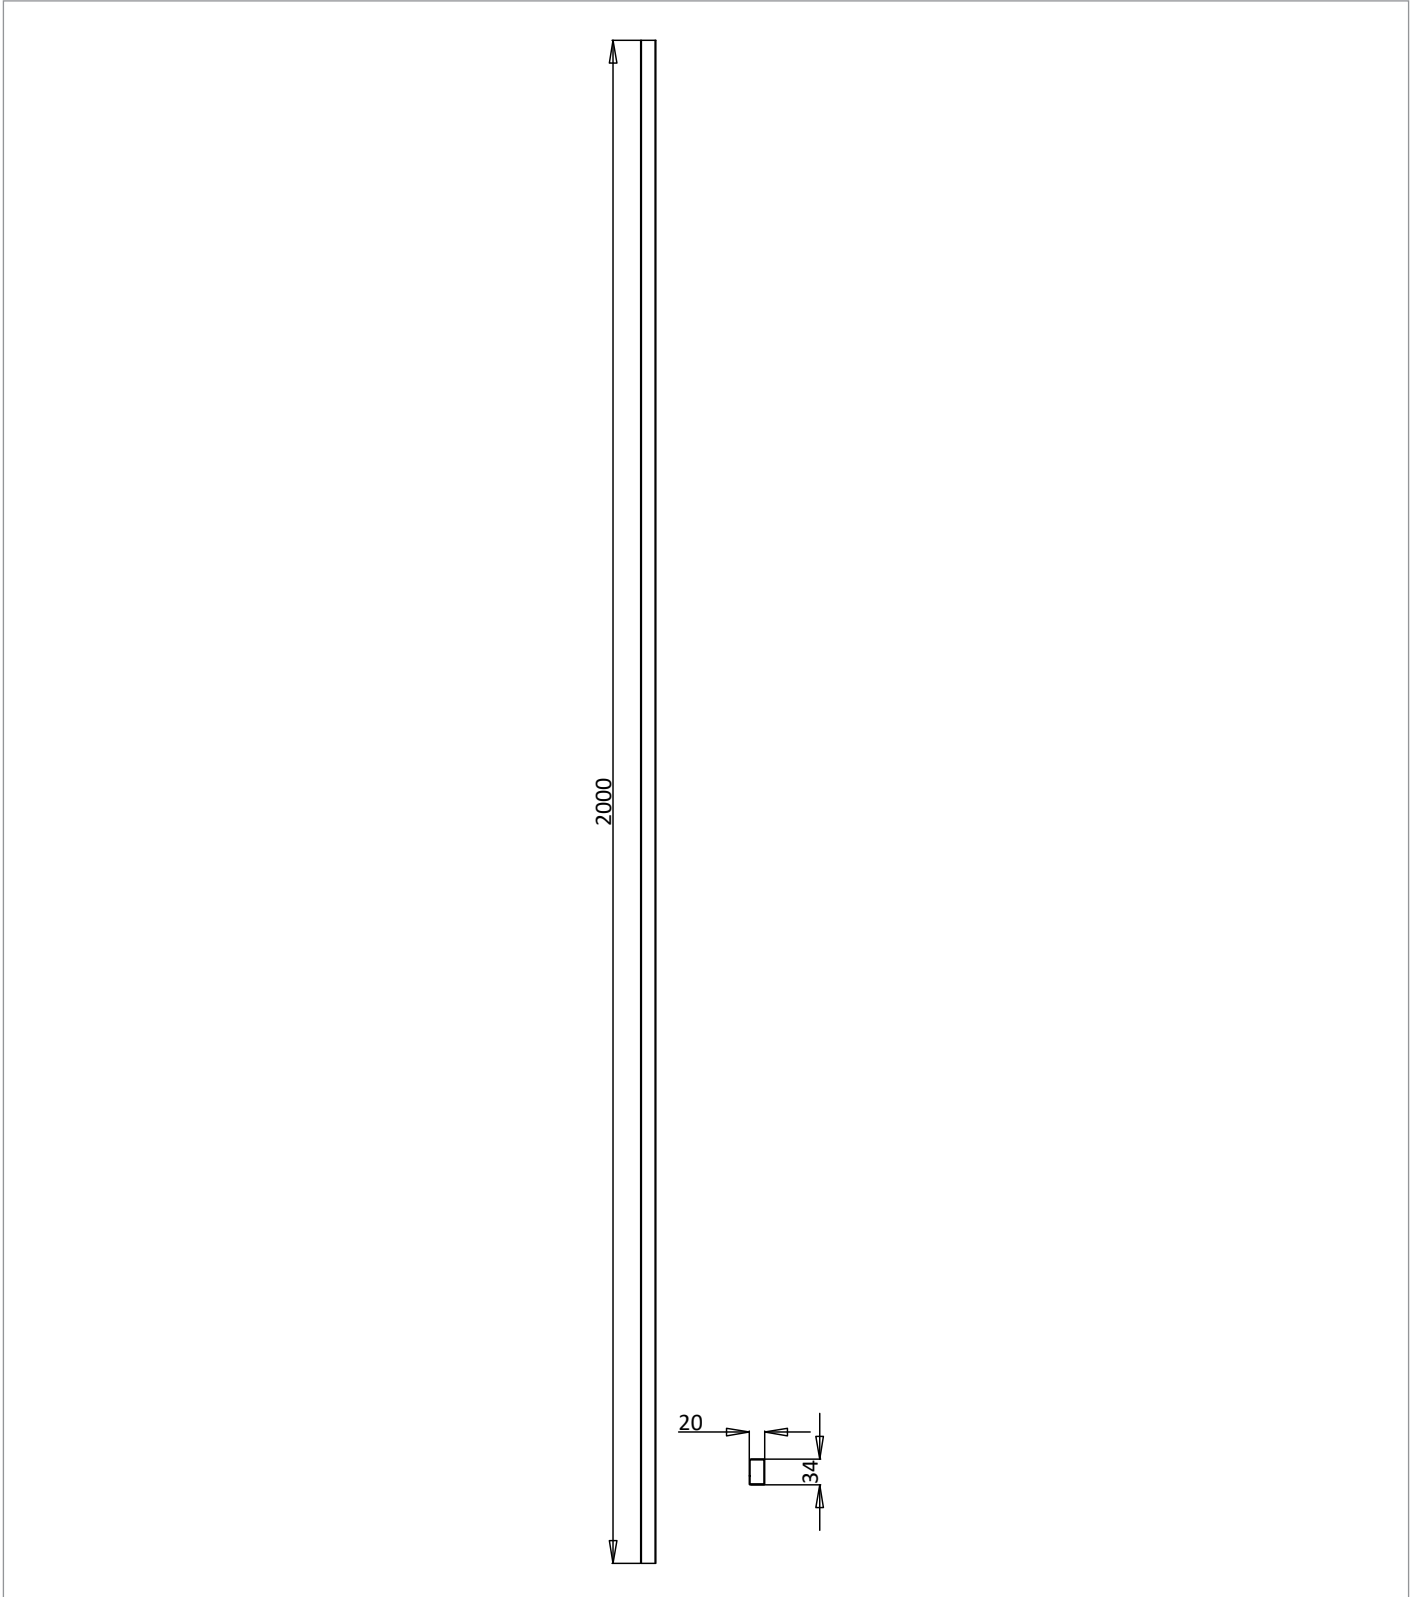

## DESCRIPTION

Asura Extension Profile for Hinged Door / Infold Slate

## WEBSITE LINK

[Click Here](#)

CATEGORY	Showering
WARRANTY DETAILS	Lifetime
COLOUR	Slate
FINISH APPLICATION	PVD
PRIMARY MATERIAL	304 Stainless Steel
INSTALL TYPE	Wall Mounted
PRODUCT WIDTH MM	20
PRODUCT HEIGHT MM	2000
PRODUCT DEPTH MM	33.5
PRODUCT NET WEIGHT KG	1.8

## TECHNICAL DIMENSIONS

Dimensions in mm unless otherwise specified.

Tolerances (per material type) apply.