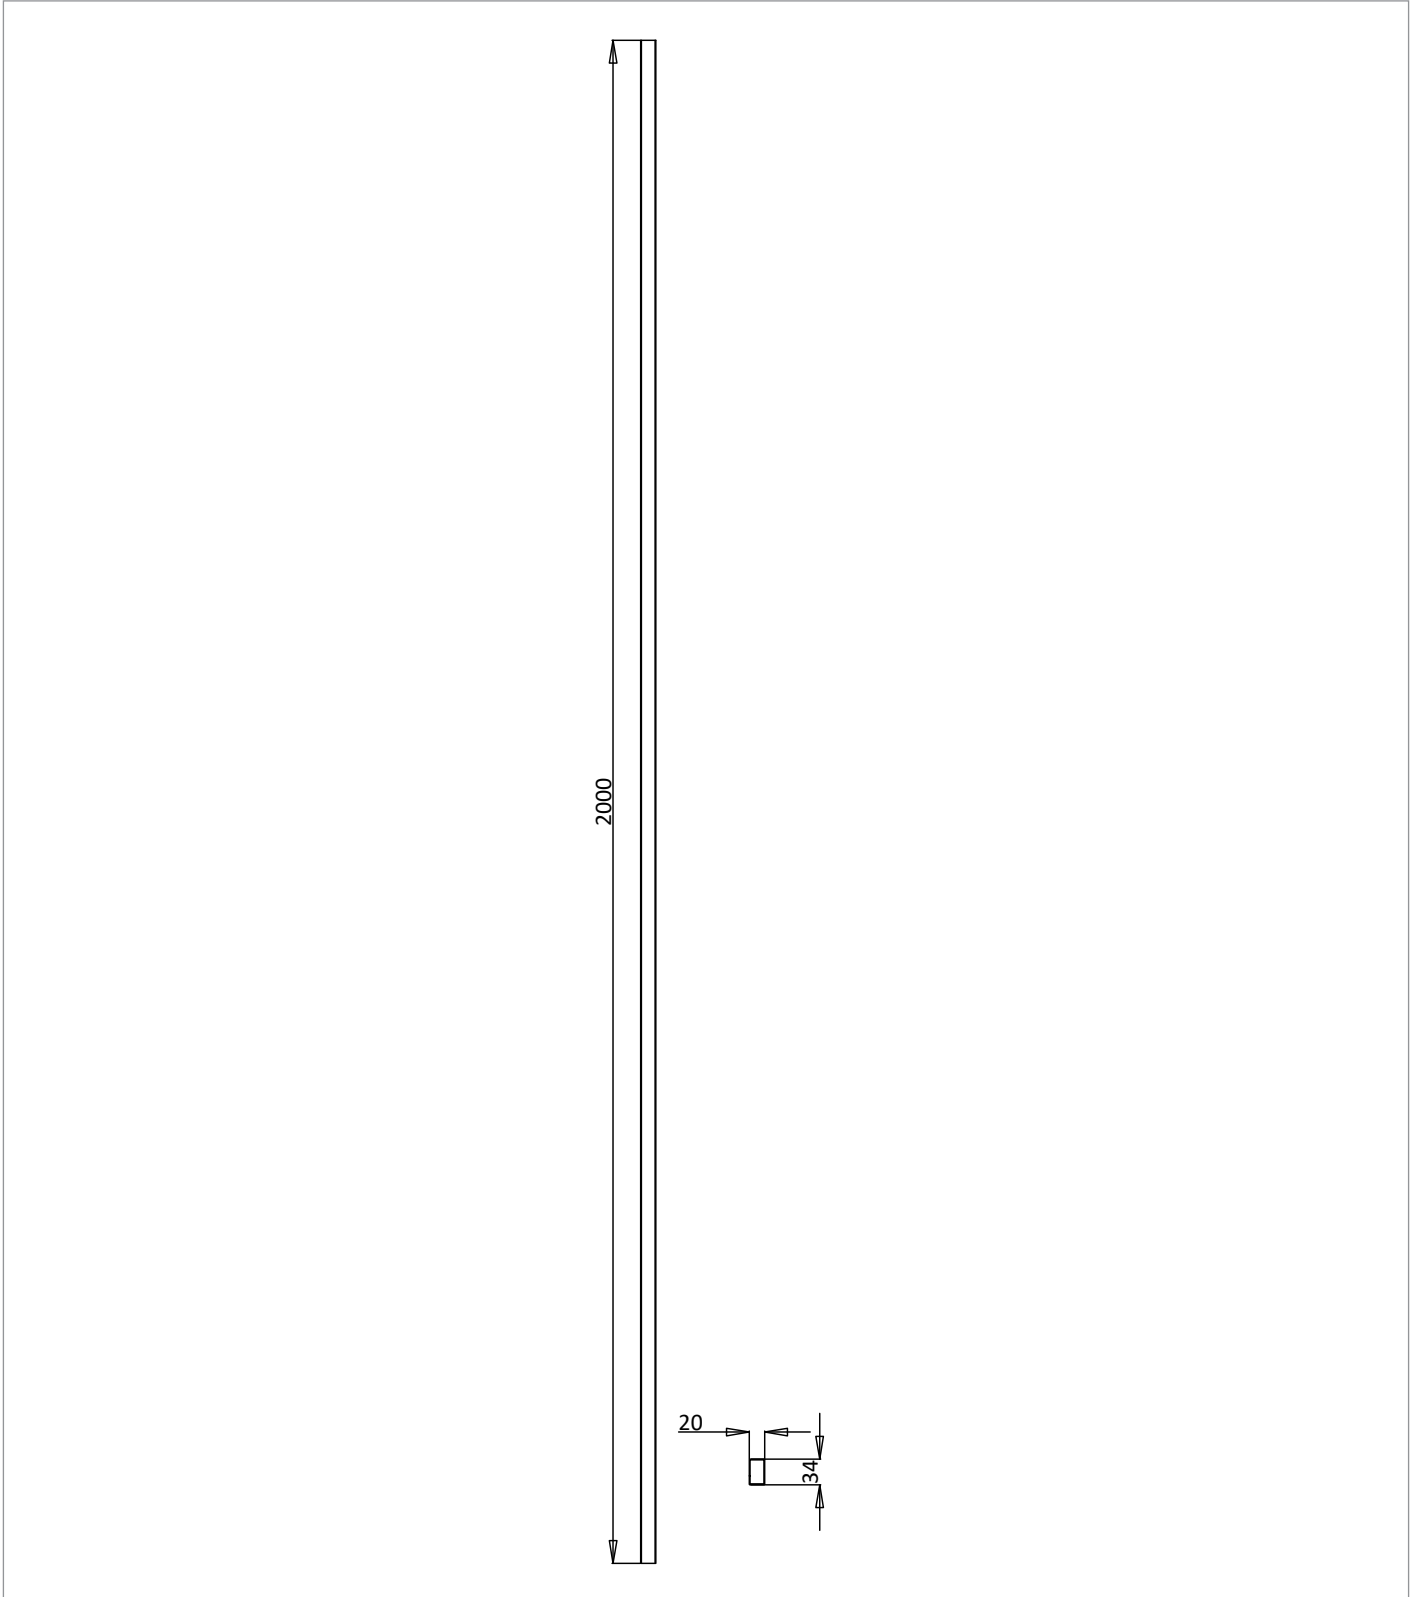

PRODUCT DATA SHEET

PRODUCT CODE

AUHIINEXTPROT

RANGE

Asura

DESCRIPTION

Asura Extension Profile for Hinged Door / Infold Slate

WEBSITE LINK

[Click Here](#)

CATEGORY	Showering
WARRANTY DETAILS	Lifetime
COLOUR	Slate
FINISH APPLICATION	PVD
PRIMARY MATERIAL	304 Stainless Steel
INSTALL TYPE	Wall Mounted
PRODUCT WIDTH MM	20
PRODUCT HEIGHT MM	2000
PRODUCT DEPTH MM	33.5
PRODUCT NET WEIGHT KG	1.8

STANDARDS	EN14428
HANDING SHOWERING	Universal
MAGNETIC DOOR STRIPS	No
WET ROOM COMPATIBLE	Yes
DOOR A INFORMATION	Extension profile

TECHNICAL DIMENSIONS

Dimensions in mm unless otherwise specified.

Tolerances (per material type) apply.