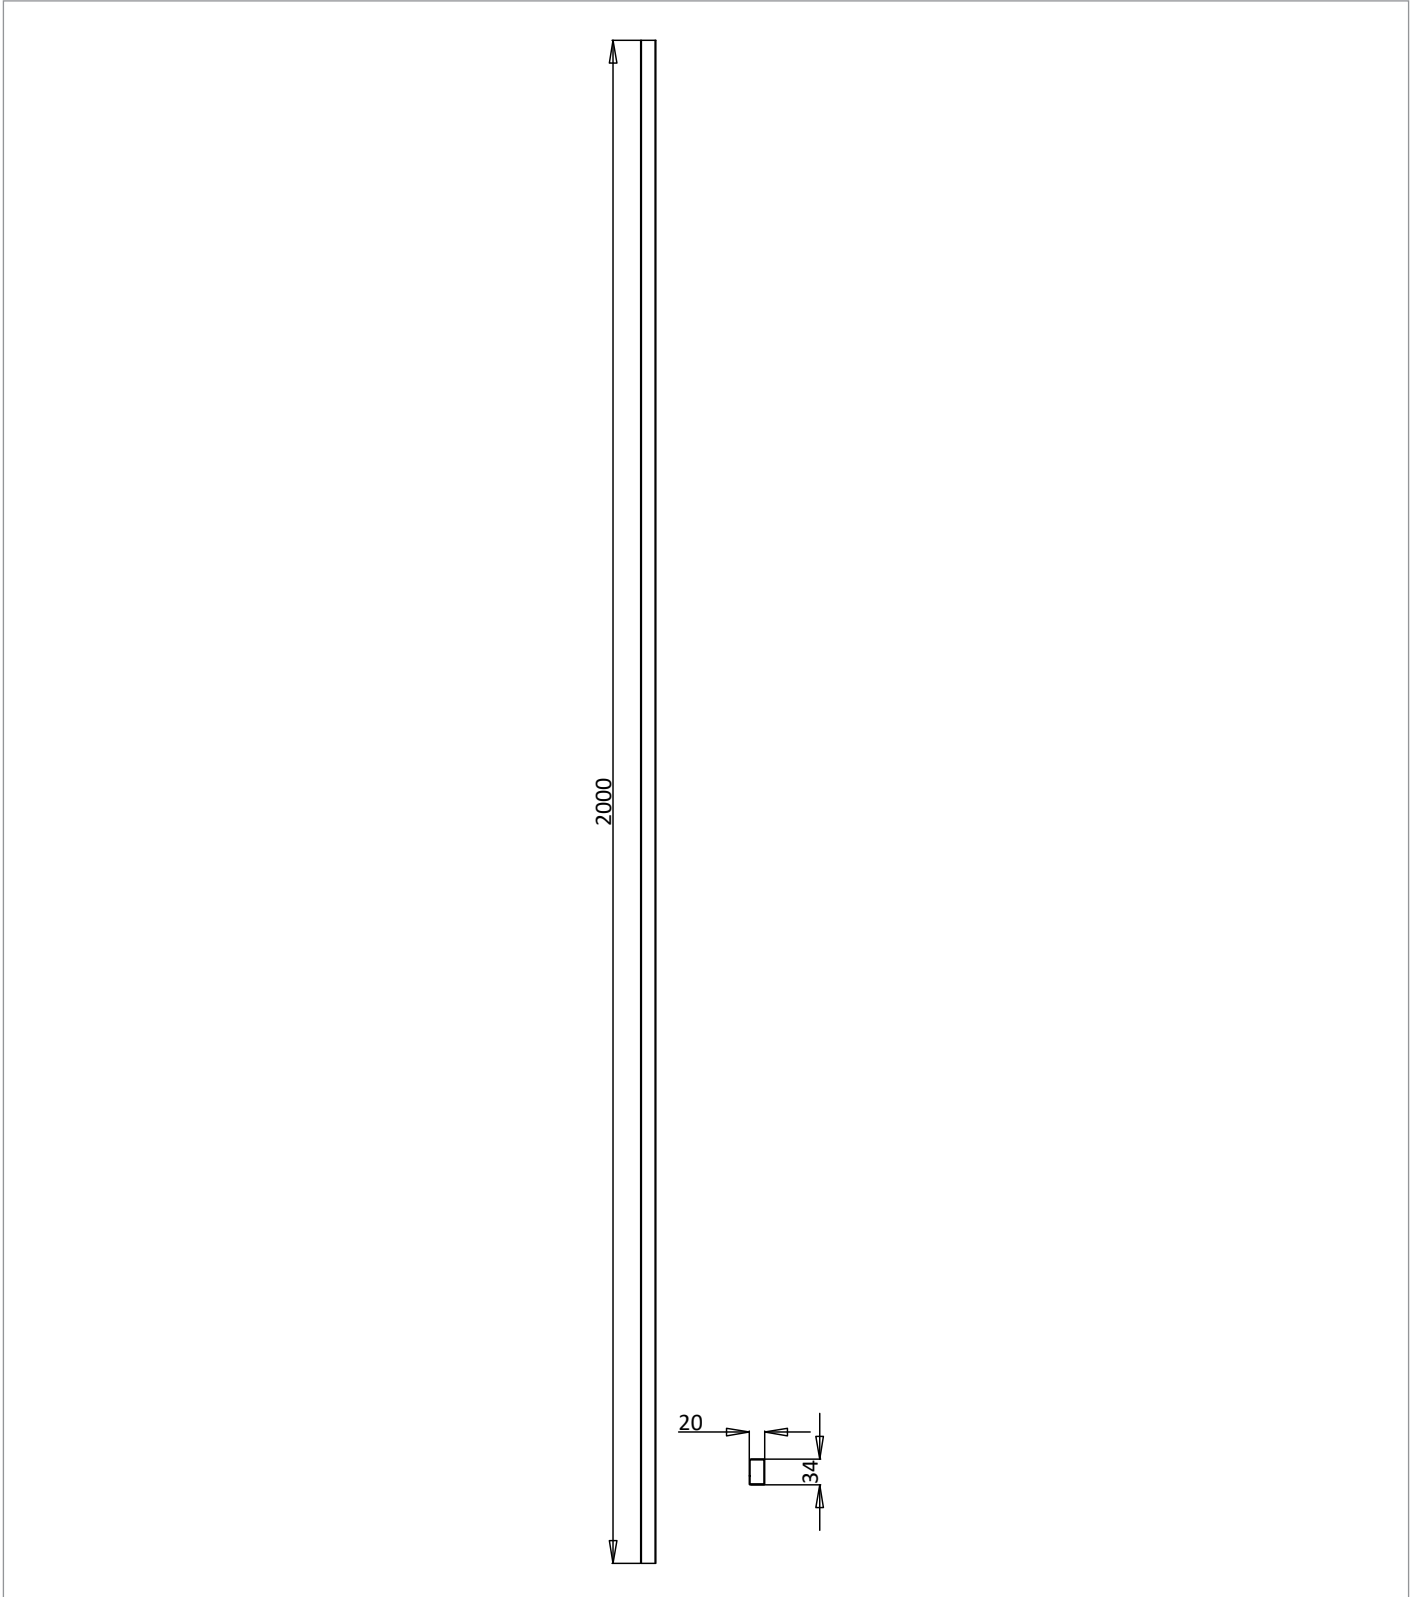

PRODUCT DATA SHEET

PRODUCT CODE

AUHIINEXTPROV

RANGE

Asura

DESCRIPTION

Asura Extension Profile for Hinged Door / Infold Brushed Nickel

WEBSITE LINK

[Click Here](#)

CATEGORY	Showering
WARRANTY DETAILS	Lifetime
COLOUR	Brushed Nickel
FINISH APPLICATION	PVD
PRIMARY MATERIAL	304 Stainless Steel
INSTALL TYPE	Wall Mounted
PRODUCT WIDTH MM	20
PRODUCT HEIGHT MM	2000
PRODUCT DEPTH MM	33.5
PRODUCT NET WEIGHT KG	1.8

STANDARDS	EN14428
HANDING SHOWERING	Universal
MAGNETIC DOOR STRIPS	No
WET ROOM COMPATIBLE	Yes
DOOR A INFORMATION	Extension profile

TECHNICAL DIMENSIONS

Dimensions in mm unless otherwise specified.

Tolerances (per material type) apply.