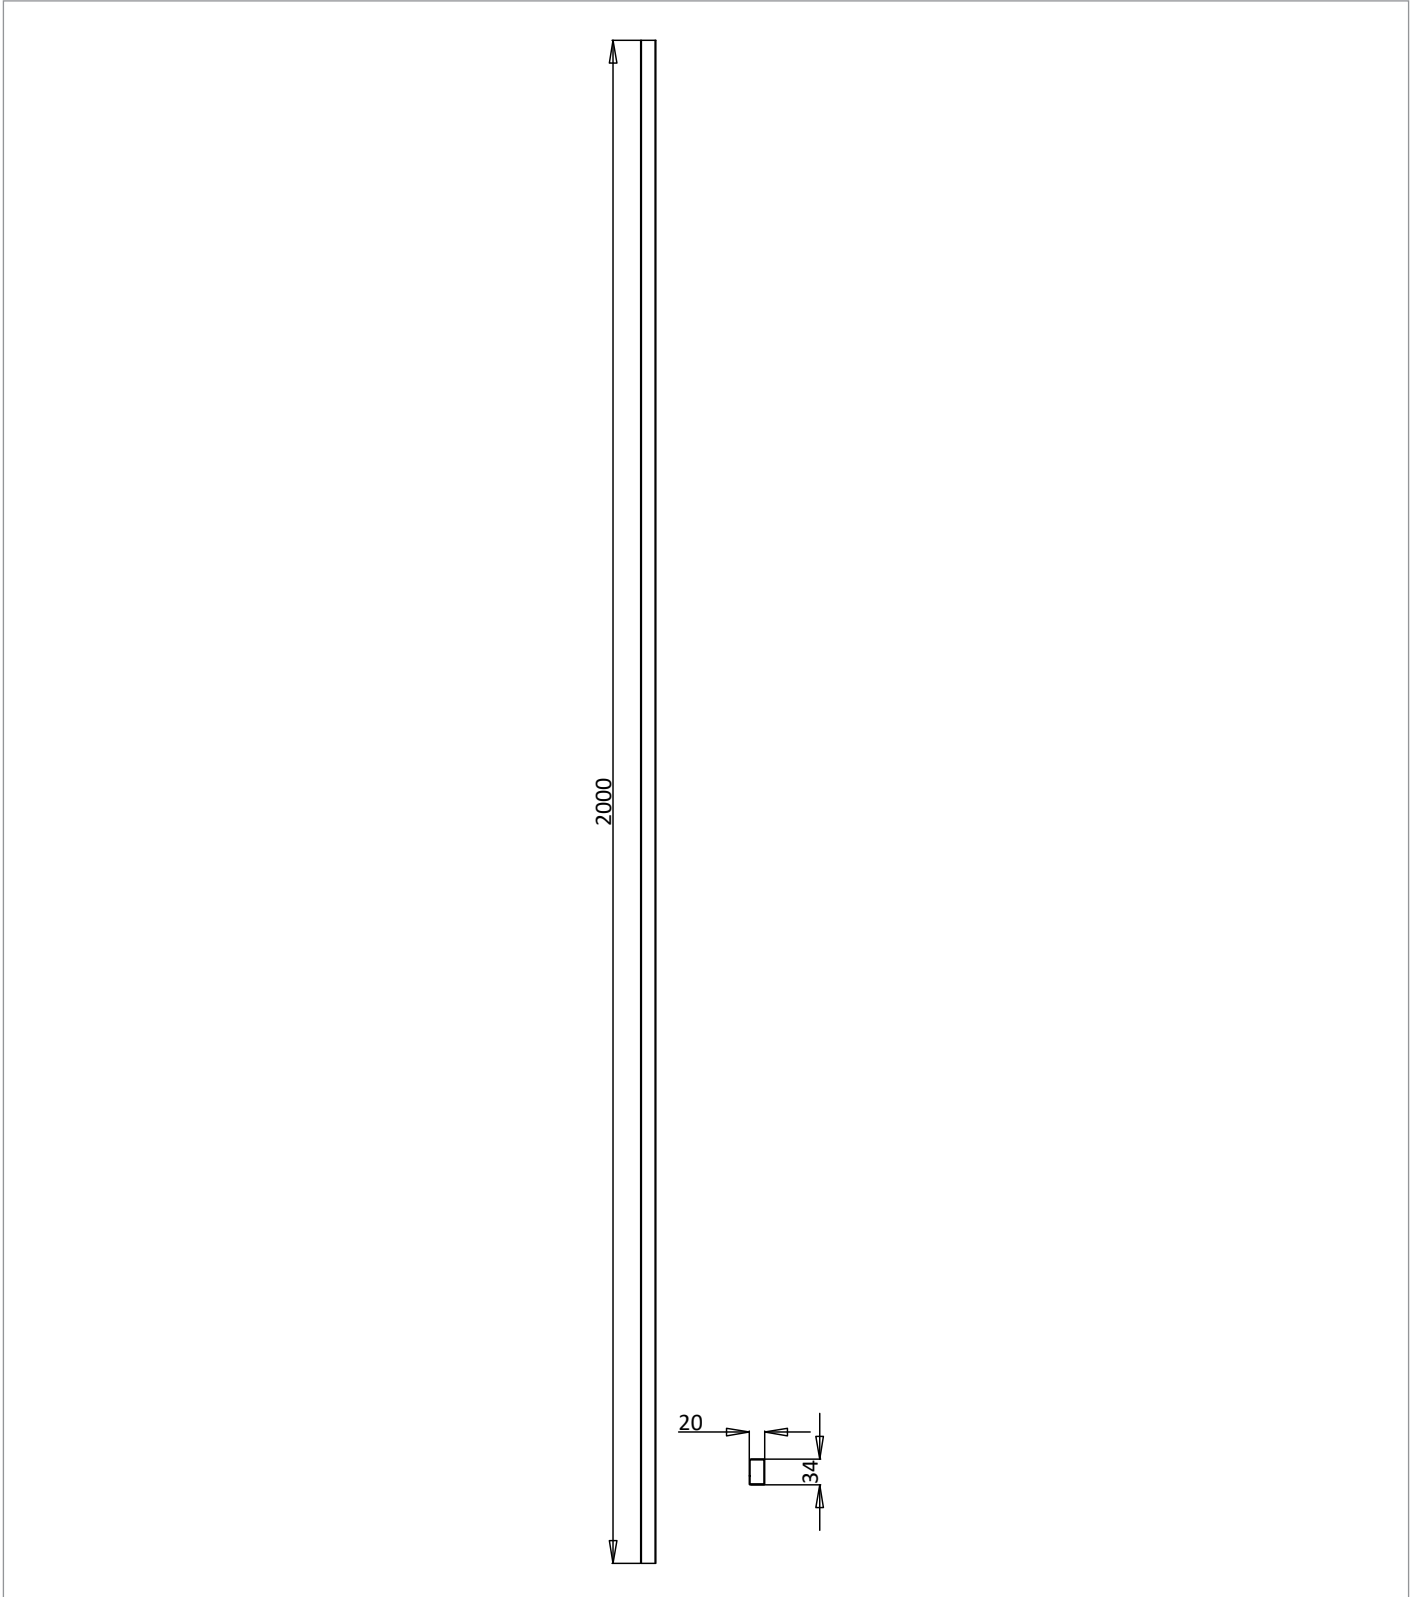

## DESCRIPTION

Asura Extension Profile for Hinged Door / Infold Brushed Nickel

## WEBSITE LINK

[Click Here](#)

CATEGORY	Showering
WARRANTY DETAILS	Lifetime
COLOUR	Brushed Nickel
FINISH APPLICATION	PVD
PRIMARY MATERIAL	304 Stainless Steel
INSTALL TYPE	Wall Mounted
PRODUCT WIDTH MM	20
PRODUCT HEIGHT MM	2000
PRODUCT DEPTH MM	33.5
PRODUCT NET WEIGHT KG	1.8

## TECHNICAL DIMENSIONS

Dimensions in mm unless otherwise specified.

Tolerances (per material type) apply.