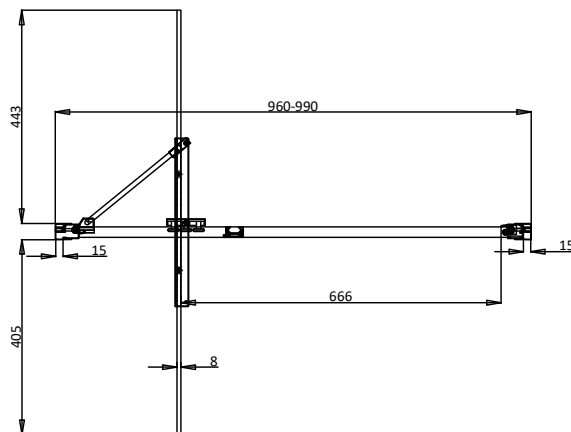

## WEBSITE LINK

[Click Here](#)

CATEGORY	Showering
WARRANTY DETAILS	Lifetime
COLOUR	Brushed Bronze
FINISH APPLICATION	PVD
PRIMARY MATERIAL	Glass
SECONDARY MATERIAL	304 Stainless Steel
INSTALL TYPE	Wall Mounted
PRODUCT WIDTH MM	960
PRODUCT HEIGHT MM	2000
PRODUCT DEPTH MM	8
PRODUCT NET WEIGHT KG	47

STANDARDS	EN14428
HANDING SHOWERING	Universal
GLASS THICKNESS	8mm
EASY CLEAN	Yes
MAGNETIC DOOR STRIPS	No
NUMBER OF DOORS	1
SOFT CLOSING DOORS	No
SAFETY GLASS	Yes
REMOVABLE SEALS	Yes
WET ROOM COMPATIBLE	Yes
DOOR A INFORMATION	Infold door
DOOR OPENING	666

## TECHNICAL DIMENSIONS

Dimensions in mm unless otherwise specified.

Tolerances (per material type) apply.