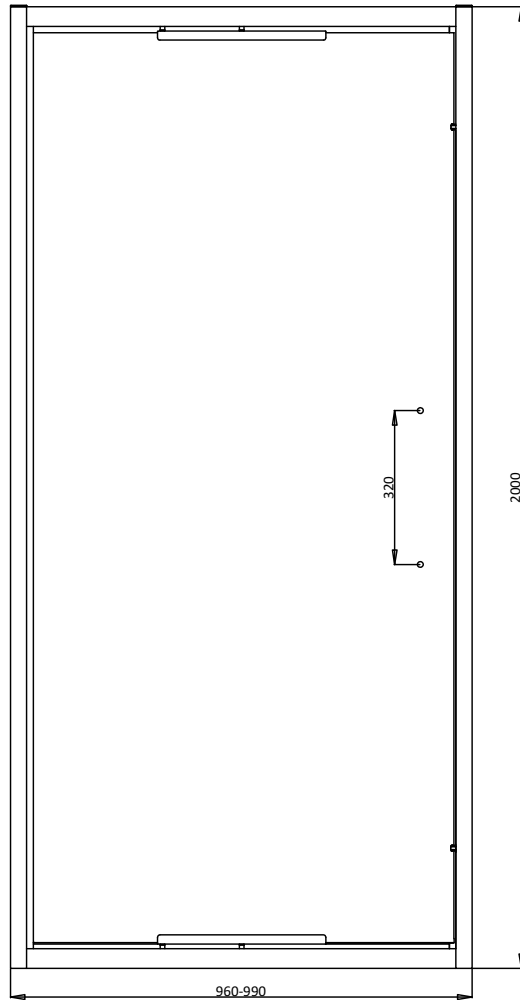

## WEBSITE LINK

[Click Here](#)

CATEGORY	Showering
WARRANTY DETAILS	Lifetime
COLOUR	Brushed Bronze
FINISH APPLICATION	PVD
PRIMARY MATERIAL	Glass
SECONDARY MATERIAL	304 Stainless Steel
INSTALL TYPE	Wall Mounted
PRODUCT WIDTH MM	960
PRODUCT HEIGHT MM	2000
PRODUCT DEPTH MM	8
PRODUCT NET WEIGHT KG	47

STANDARDS	EN14428
HANDING SHOWERING	Universal
GLASS THICKNESS	8mm
EASY CLEAN	Yes
MAGNETIC DOOR STRIPS	No
NUMBER OF DOORS	1
SOFT CLOSING DOORS	No
SAFETY GLASS	Yes
REMOVABLE SEALS	Yes
WET ROOM COMPATIBLE	Yes
DOOR A INFORMATION	Infold door
DOOR OPENING	666

## TECHNICAL DIMENSIONS

Dimensions in mm unless otherwise specified.

Tolerances (per material type) apply.