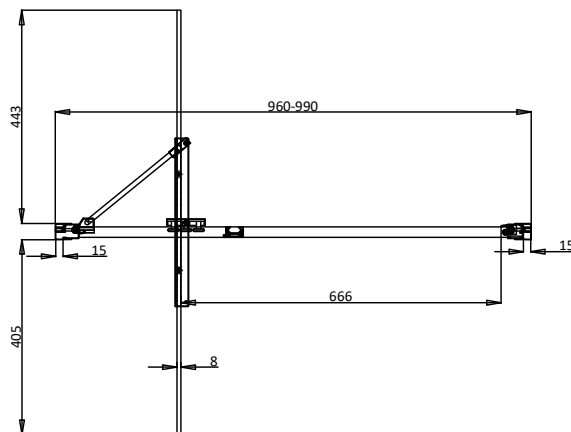

[Click Here](#)

CATEGORY	Showering
WARRANTY DETAILS	Lifetime
COLOUR	Brushed Brass
FINISH APPLICATION	PVD
PRIMARY MATERIAL	Glass
SECONDARY MATERIAL	304 Stainless Steel
INSTALL TYPE	Wall Mounted
PRODUCT WIDTH MM	960
PRODUCT HEIGHT MM	2000
PRODUCT DEPTH MM	8
PRODUCT NET WEIGHT KG	47

STANDARDS	EN14428
HANDING SHOWERING	Universal
GLASS THICKNESS	8mm
EASY CLEAN	Yes
MAGNETIC DOOR STRIPS	No
NUMBER OF DOORS	1
SOFT CLOSING DOORS	No
SAFETY GLASS	Yes
REMOVABLE SEALS	Yes
WET ROOM COMPATIBLE	Yes
DOOR A INFORMATION	Infold door
DOOR OPENING	666

TECHNICAL DIMENSIONS

Dimensions in mm unless otherwise specified.

Tolerances (per material type) apply.

SPARES LIST

Only the parts labelled are available as spares.

NUMBER	PART CODE	DESCRIPTION
1	AU00030	Asura Infold Door 1000 Bottom seal
2	AU00029B	Asura Infold Door Profile seal black and Transparent
	AU00029BZ	Asura Infold Door Profile seal Bronze and Transparent
	AU00010	Asura Infold Door Profile seal
3	AU00019	Asura Infold Door Blister pack