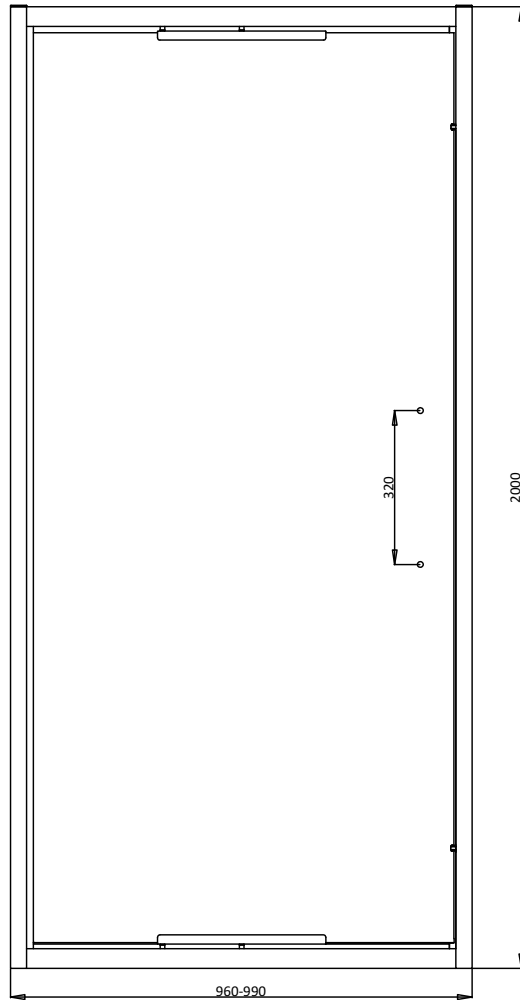

PRODUCT DATA SHEET

PRODUCT CODE

AUIDFC1000

RANGE

Asura

DESCRIPTION

Asura 8mm Infold Door 1000 Brushed Brass

WEBSITE LINK

[Click Here](#)

CATEGORY	Showering
WARRANTY DETAILS	Lifetime
COLOUR	Brushed Brass
FINISH APPLICATION	PVD
PRIMARY MATERIAL	Glass
SECONDARY MATERIAL	304 Stainless Steel
INSTALL TYPE	Wall Mounted
PRODUCT WIDTH MM	960
PRODUCT HEIGHT MM	2000
PRODUCT DEPTH MM	8
PRODUCT NET WEIGHT KG	47

STANDARDS	EN14428
HANDING SHOWERING	Universal
GLASS THICKNESS	8mm
EASY CLEAN	Yes
MAGNETIC DOOR STRIPS	No
NUMBER OF DOORS	1
SOFT CLOSING DOORS	No
SAFETY GLASS	Yes
REMOVABLE SEALS	Yes
WET ROOM COMPATIBLE	Yes
DOOR A INFORMATION	Infold door
DOOR OPENING	666

TECHNICAL DIMENSIONS

Dimensions in mm unless otherwise specified.

Tolerances (per material type) apply.

SPARES LIST

Only the parts labelled are available as spares.

NUMBER	PART CODE	DESCRIPTION
1	AU00030	Asura Infold Door 1000 Bottom seal
2	AU00029B	Asura Infold Door Profile seal black and Transparent
	AU00029BZ	Asura Infold Door Profile seal Bronze and Transparent
	AU00010	Asura Infold Door Profile seal
3	AU00019	Asura Infold Door Blister pack