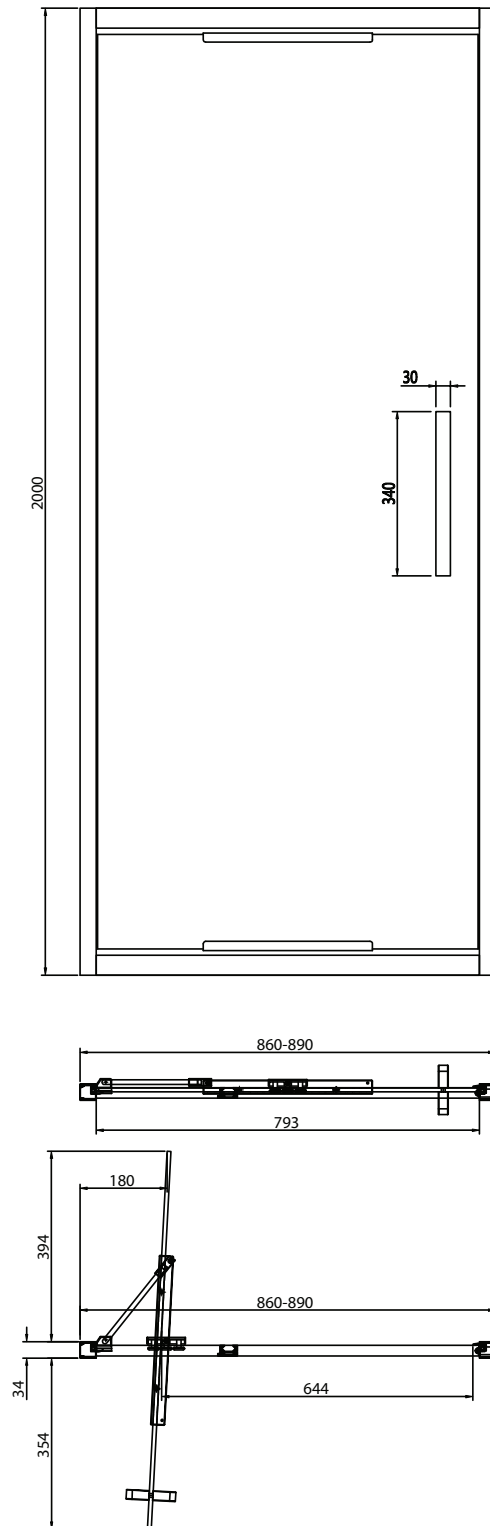

PRODUCT DATA SHEET

PRODUCT CODE

AUIDVC0900

RANGE

Asura

DESCRIPTION

Asura 8mm Infold Door 900 Brushed Nickel

WEBSITE LINK

[Click Here](#)

CATEGORY	Showering
WARRANTY DETAILS	Lifetime
COLOUR	Brushed Nickel
FINISH APPLICATION	PVD
PRIMARY MATERIAL	Glass
SECONDARY MATERIAL	304 Stainless Steel
INSTALL TYPE	Wall Mounted
PRODUCT WIDTH MM	860
PRODUCT HEIGHT MM	2000
PRODUCT NET WEIGHT KG	41

STANDARDS	EN14428
HANDING SHOWERING	Universal
GLASS THICKNESS	8mm
EASY CLEAN	Yes
MAGNETIC DOOR STRIPS	No
POWER SHOWER PROOF	Yes
NUMBER OF DOORS	1
SOFT CLOSING DOORS	No
SAFETY GLASS	Yes
REMOVABLE SEALS	Yes
QUICK RELEASE ROLLERS	No
WET ROOM COMPATIBLE	Yes
DOOR A INFORMATION	Moving door, Wall profile, adjustment profile, rail, swing arm, seals, blister, manual
DOOR OPENING	644

TECHNICAL DIMENSIONS

Dimensions in mm unless otherwise specified.

Tolerances (per material type) apply.

SPARES LIST

Only the parts labelled are available as spares.

NUMBER	PART CODE	DESCRIPTION
1	AU00010	Asura Infold Door Profile seal
2	AU00012	Asura Infold Door 900 Bottom seal
3	AU00019	Asura Infold Door Blister pack