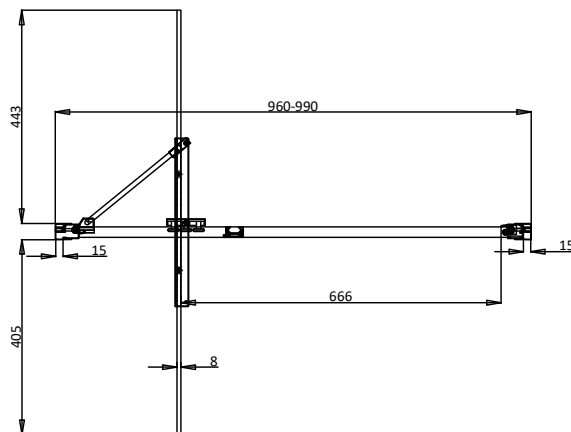

## WEBSITE LINK

[Click Here](#)

CATEGORY	Showering
WARRANTY DETAILS	Lifetime
COLOUR	Brushed Nickel
FINISH APPLICATION	PVD
PRIMARY MATERIAL	Glass
SECONDARY MATERIAL	304 Stainless Steel
INSTALL TYPE	Wall Mounted
PRODUCT WIDTH MM	960
PRODUCT HEIGHT MM	2000
PRODUCT DEPTH MM	8
PRODUCT NET WEIGHT KG	47

STANDARDS	EN14428
HANDING SHOWERING	Universal
GLASS THICKNESS	8mm
EASY CLEAN	Yes
MAGNETIC DOOR STRIPS	No
NUMBER OF DOORS	1
SOFT CLOSING DOORS	No
SAFETY GLASS	Yes
REMOVABLE SEALS	Yes
WET ROOM COMPATIBLE	Yes
DOOR A INFORMATION	Infold door
DOOR OPENING	666

## TECHNICAL DIMENSIONS

Dimensions in mm unless otherwise specified.

Tolerances (per material type) apply.