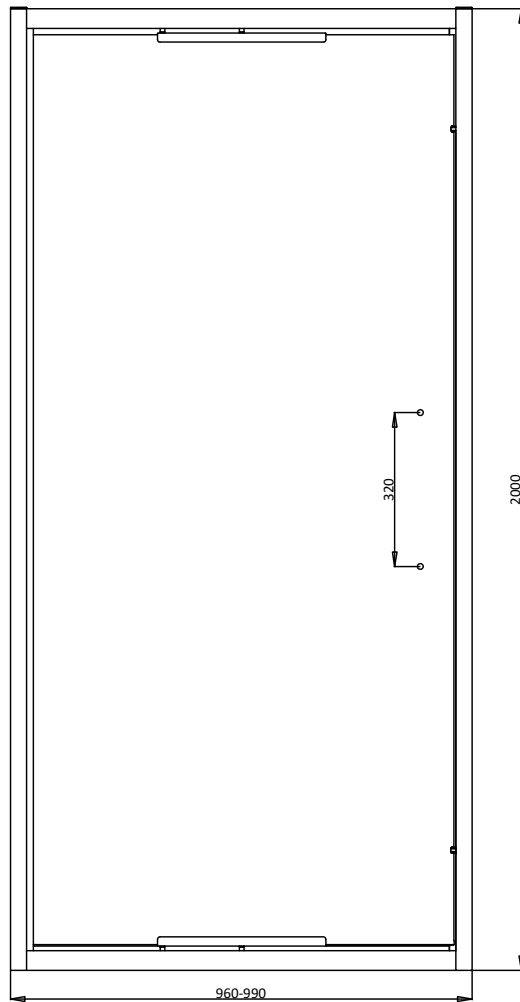

## WEBSITE LINK

[Click Here](#)

CATEGORY	Showering
WARRANTY DETAILS	Lifetime
COLOUR	Brushed Nickel
FINISH APPLICATION	PVD
PRIMARY MATERIAL	Glass
SECONDARY MATERIAL	304 Stainless Steel
INSTALL TYPE	Wall Mounted
PRODUCT WIDTH MM	960
PRODUCT HEIGHT MM	2000
PRODUCT DEPTH MM	8
PRODUCT NET WEIGHT KG	47

STANDARDS	EN14428
HANDING SHOWERING	Universal
GLASS THICKNESS	8mm
EASY CLEAN	Yes
MAGNETIC DOOR STRIPS	No
NUMBER OF DOORS	1
SOFT CLOSING DOORS	No
SAFETY GLASS	Yes
REMOVABLE SEALS	Yes
WET ROOM COMPATIBLE	Yes
DOOR A INFORMATION	Infold door
DOOR OPENING	666

## TECHNICAL DIMENSIONS

Dimensions in mm unless otherwise specified.

Tolerances (per material type) apply.