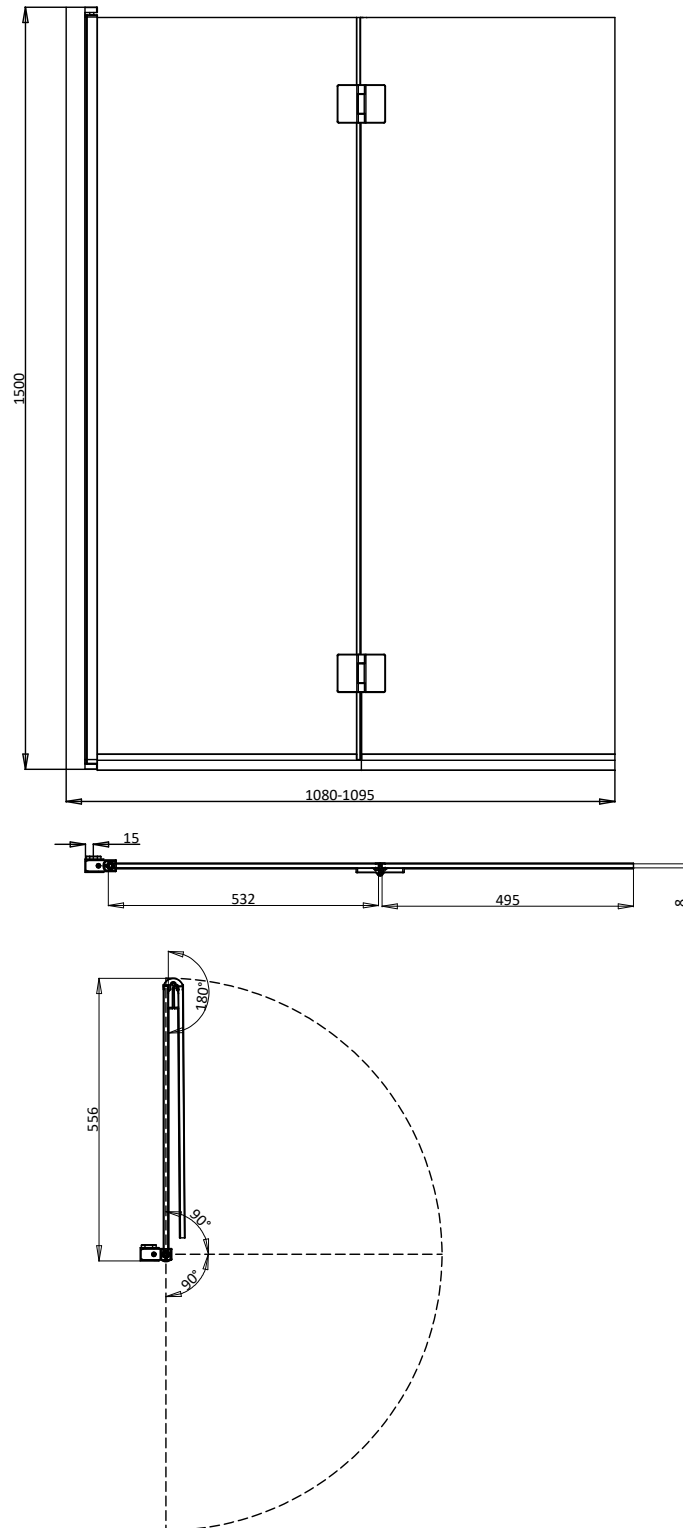

PRODUCT DATA SHEET

PRODUCT CODE

AUSFFBSBZ

RANGE

Asura

DESCRIPTION

Asura Fully Folding Bath Screen
Brushed Bronze

WEBSITE LINK

[Click Here](#)

CATEGORY	Showering
WARRANTY DETAILS	Lifetime
COLOUR	Brushed Bronze
FINISH APPLICATION	PVD
PRIMARY MATERIAL	Glass
SECONDARY MATERIAL	304 Stainless Steel
INSTALL TYPE	Wall Mounted
PRODUCT WIDTH MM	1080
PRODUCT HEIGHT MM	1500
PRODUCT DEPTH MM	8
PRODUCT NET WEIGHT KG	35

STANDARDS	EN14428
HANDING SHOWERING	Universal
GLASS THICKNESS	8mm
EASY CLEAN	Yes
MAGNETIC DOOR STRIPS	No
NUMBER OF DOORS	2
SOFT CLOSING DOORS	No
SAFETY GLASS	Yes
REMOVABLE SEALS	Yes
WET ROOM COMPATIBLE	No
DOOR A INFORMATION	Bath screen
DOOR B INFORMATION	Bath screen
DOOR OPENING	1027

TECHNICAL DIMENSIONS

Dimensions in mm unless otherwise specified.

Tolerances (per material type) apply.

SPARES LIST

Only the parts labelled are available as spares.

NUMBER	PART CODE	DESCRIPTION
1	AU00032	Asura Fully Folding Bath Screen Seal Pack
2	AU00036BZ	Asura Fully Folding Bath Screen Blister Pack Brushed bronze
	AU00036S	Asura Fully Folding Bath Screen Blister Pack Polished stainless steel
	AU00036F	Asura Fully Folding Bath Screen Blister Pack Brushed brass
	AU00036B	Asura Fully Folding Bath Screen Blister Pack Matt Black
	AU00036T	Asura Fully Folding Bath Screen Blister Pack Slate
	AU00036V	Asura Fully Folding Bath Screen Blister Pack Brushed stainless steel