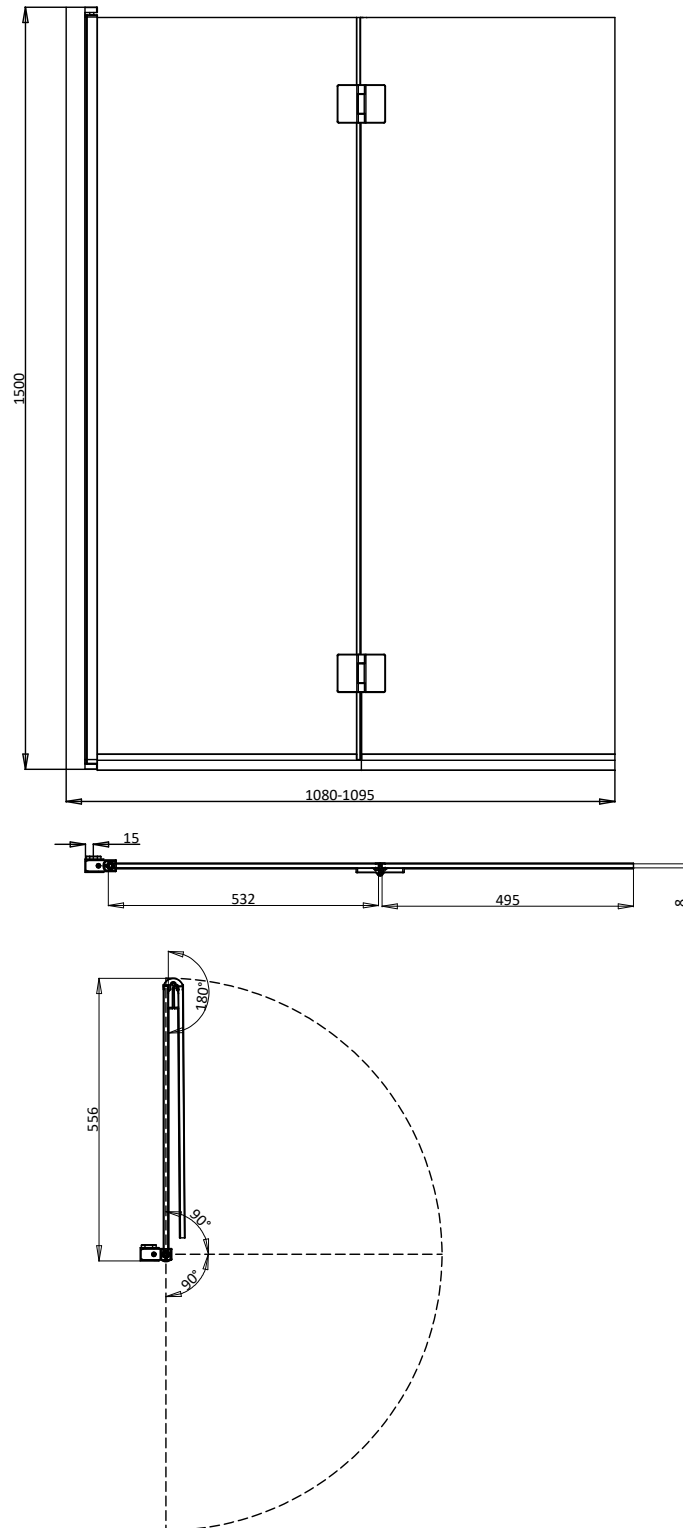

PRODUCT DATA SHEET

PRODUCT CODE

AUSFFBSC

RANGE

Asura

DESCRIPTION

Asura Fully Folding Bath Screen
Chrome

WEBSITE LINK

[Click Here](#)

CATEGORY	Showering
WARRANTY DETAILS	Lifetime
COLOUR	Chrome
FINISH APPLICATION	Polished
PRIMARY MATERIAL	Glass
SECONDARY MATERIAL	304 Stainless Steel
INSTALL TYPE	Wall Mounted
PRODUCT WIDTH MM	1080
PRODUCT HEIGHT MM	1500
PRODUCT DEPTH MM	8
PRODUCT NET WEIGHT KG	35

STANDARDS	EN14428
HANDING SHOWERING	Universal
GLASS THICKNESS	8mm
EASY CLEAN	Yes
MAGNETIC DOOR STRIPS	No
NUMBER OF DOORS	2
SOFT CLOSING DOORS	No
SAFETY GLASS	Yes
REMOVABLE SEALS	Yes
WET ROOM COMPATIBLE	No
DOOR A INFORMATION	Bath screen
DOOR B INFORMATION	Bath screen
DOOR OPENING	1027

TECHNICAL DIMENSIONS

Dimensions in mm unless otherwise specified.

Tolerances (per material type) apply.

SPARES LIST

Only the parts labelled are available as spares.

NUMBER	PART CODE	DESCRIPTION
1	AU00032	Asura Fully Folding Bath Screen Seal Pack
2	AU00036BZ	Asura Fully Folding Bath Screen Blister Pack Brushed bronze
	AU00036S	Asura Fully Folding Bath Screen Blister Pack Polished stainless steel
	AU00036F	Asura Fully Folding Bath Screen Blister Pack Brushed brass
	AU00036B	Asura Fully Folding Bath Screen Blister Pack Matt Black
	AU00036T	Asura Fully Folding Bath Screen Blister Pack Slate
	AU00036V	Asura Fully Folding Bath Screen Blister Pack Brushed stainless steel