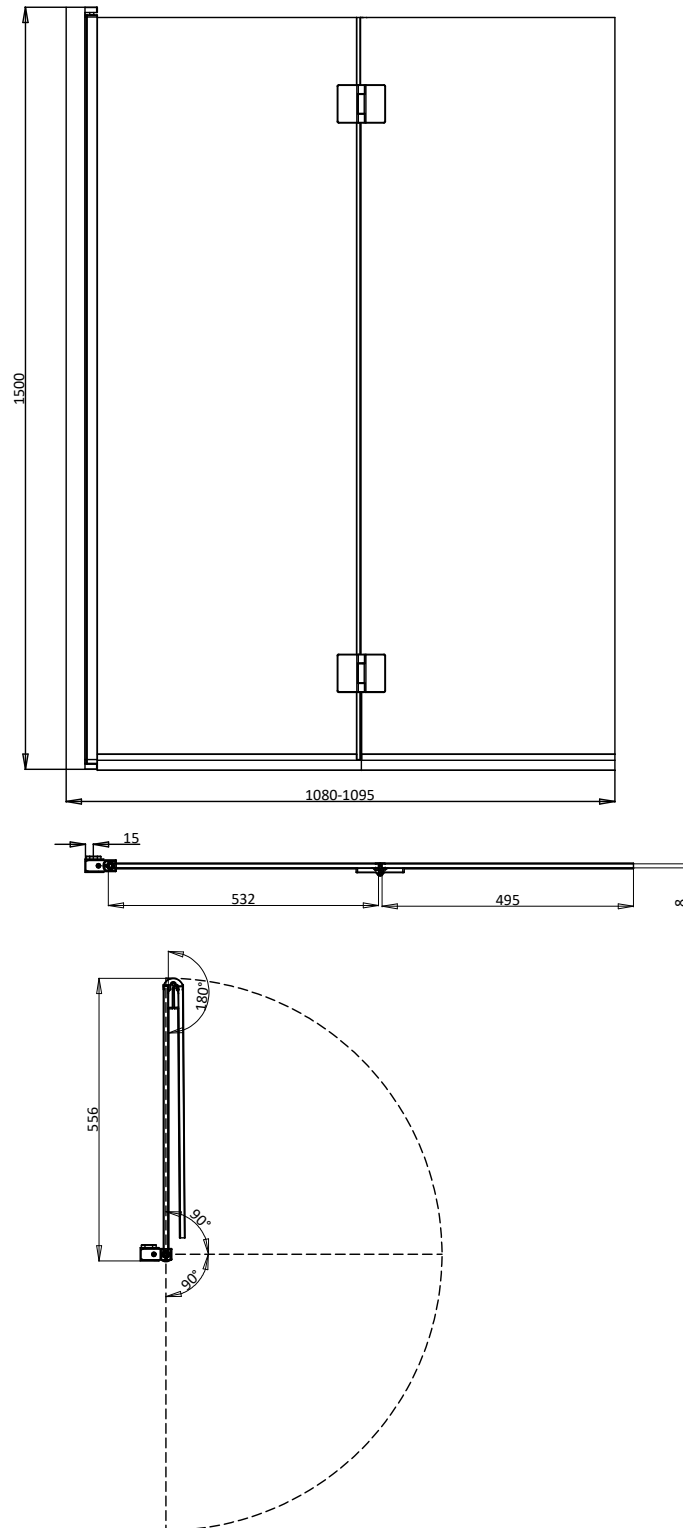

PRODUCT DATA SHEET

PRODUCT CODE

AUSFFBSF

RANGE

Asura

DESCRIPTION

Asura Fully Folding Bath Screen
Brushed Brass

WEBSITE LINK

[Click Here](#)

CATEGORY	Showering
WARRANTY DETAILS	Lifetime
COLOUR	Brushed Brass
FINISH APPLICATION	PVD
PRIMARY MATERIAL	Glass
SECONDARY MATERIAL	304 Stainless Steel
INSTALL TYPE	Wall Mounted
PRODUCT WIDTH MM	1080
PRODUCT HEIGHT MM	1500
PRODUCT DEPTH MM	8
PRODUCT NET WEIGHT KG	35

STANDARDS	EN14428
HANDING SHOWERING	Universal
GLASS THICKNESS	8mm
EASY CLEAN	Yes
MAGNETIC DOOR STRIPS	No
NUMBER OF DOORS	2
SOFT CLOSING DOORS	No
SAFETY GLASS	Yes
REMOVABLE SEALS	Yes
WET ROOM COMPATIBLE	No
DOOR A INFORMATION	Bath screen
DOOR B INFORMATION	Bath screen
DOOR OPENING	1027

TECHNICAL DIMENSIONS

Dimensions in mm unless otherwise specified.

Tolerances (per material type) apply.

SPARES LIST

Only the parts labelled are available as spares.

NUMBER	PART CODE	DESCRIPTION
1	AU00032	Asura Fully Folding Bath Screen Seal Pack
2	AU00036BZ	Asura Fully Folding Bath Screen Blister Pack Brushed bronze
	AU00036S	Asura Fully Folding Bath Screen Blister Pack Polished stainless steel
	AU00036F	Asura Fully Folding Bath Screen Blister Pack Brushed brass
	AU00036B	Asura Fully Folding Bath Screen Blister Pack Matt Black
	AU00036T	Asura Fully Folding Bath Screen Blister Pack Slate
	AU00036V	Asura Fully Folding Bath Screen Blister Pack Brushed stainless steel