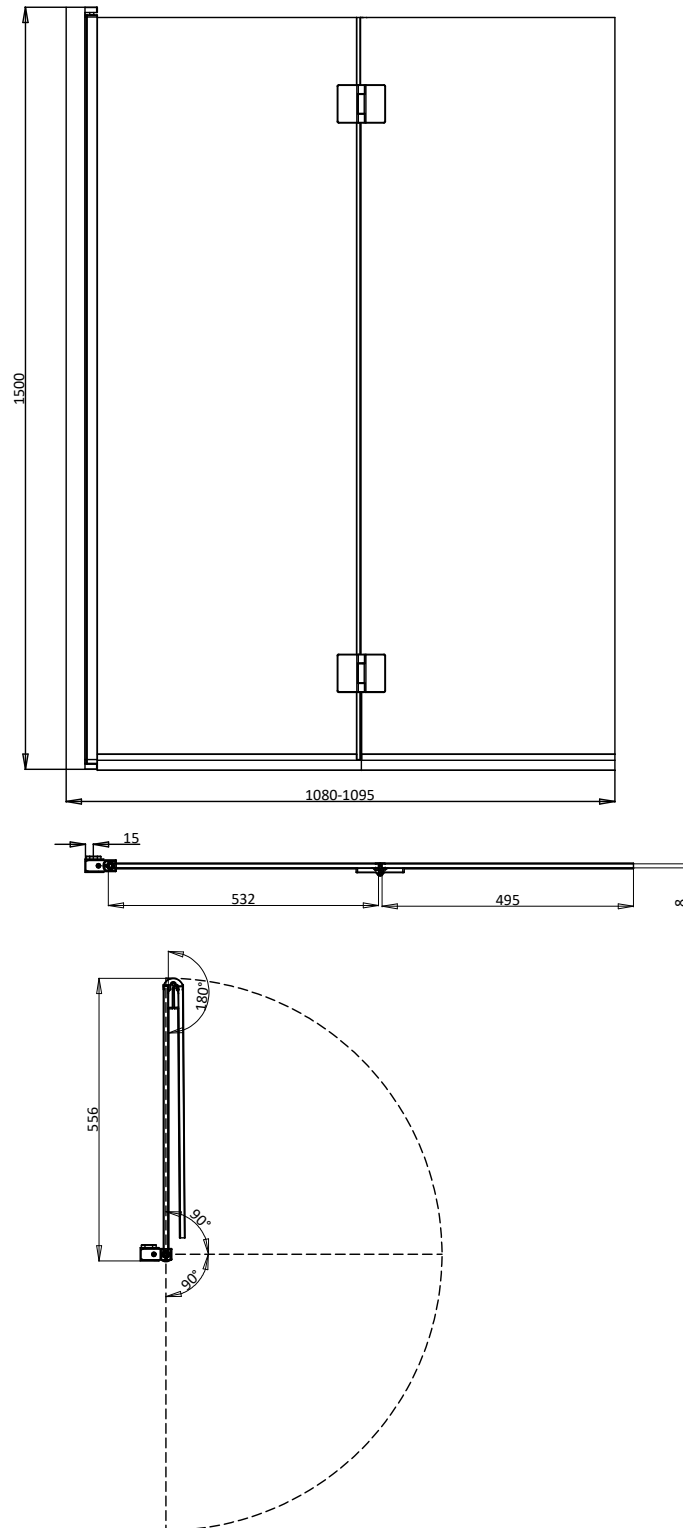

PRODUCT DATA SHEET

PRODUCT CODE

AUSFFBSMB

RANGE

Asura

DESCRIPTION

Asura Fully Folding Bath Screen Matt Black

WEBSITE LINK

[Click Here](#)

CATEGORY	Showering
WARRANTY DETAILS	Lifetime
COLOUR	Matt Black
FINISH APPLICATION	Powder Coated
PRIMARY MATERIAL	Glass
SECONDARY MATERIAL	304 Stainless Steel
INSTALL TYPE	Wall Mounted
PRODUCT WIDTH MM	1080
PRODUCT HEIGHT MM	1500
PRODUCT DEPTH MM	8
PRODUCT NET WEIGHT KG	35

STANDARDS	EN14428
HANDING SHOWERING	Universal
GLASS THICKNESS	8mm
EASY CLEAN	Yes
MAGNETIC DOOR STRIPS	No
NUMBER OF DOORS	2
SOFT CLOSING DOORS	No
SAFETY GLASS	Yes
REMOVABLE SEALS	Yes
WET ROOM COMPATIBLE	No
DOOR A INFORMATION	Bath screen
DOOR B INFORMATION	Bath screen
DOOR OPENING	1027

TECHNICAL DIMENSIONS

Dimensions in mm unless otherwise specified.

Tolerances (per material type) apply.

SPARES LIST

Only the parts labelled are available as spares.

NUMBER	PART CODE	DESCRIPTION
1	AU00032	Asura Fully Folding Bath Screen Seal Pack
2	AU00036BZ	Asura Fully Folding Bath Screen Blister Pack Brushed bronze
	AU00036S	Asura Fully Folding Bath Screen Blister Pack Polished stainless steel
	AU00036F	Asura Fully Folding Bath Screen Blister Pack Brushed brass
	AU00036B	Asura Fully Folding Bath Screen Blister Pack Matt Black
	AU00036T	Asura Fully Folding Bath Screen Blister Pack Slate
	AU00036V	Asura Fully Folding Bath Screen Blister Pack Brushed stainless steel