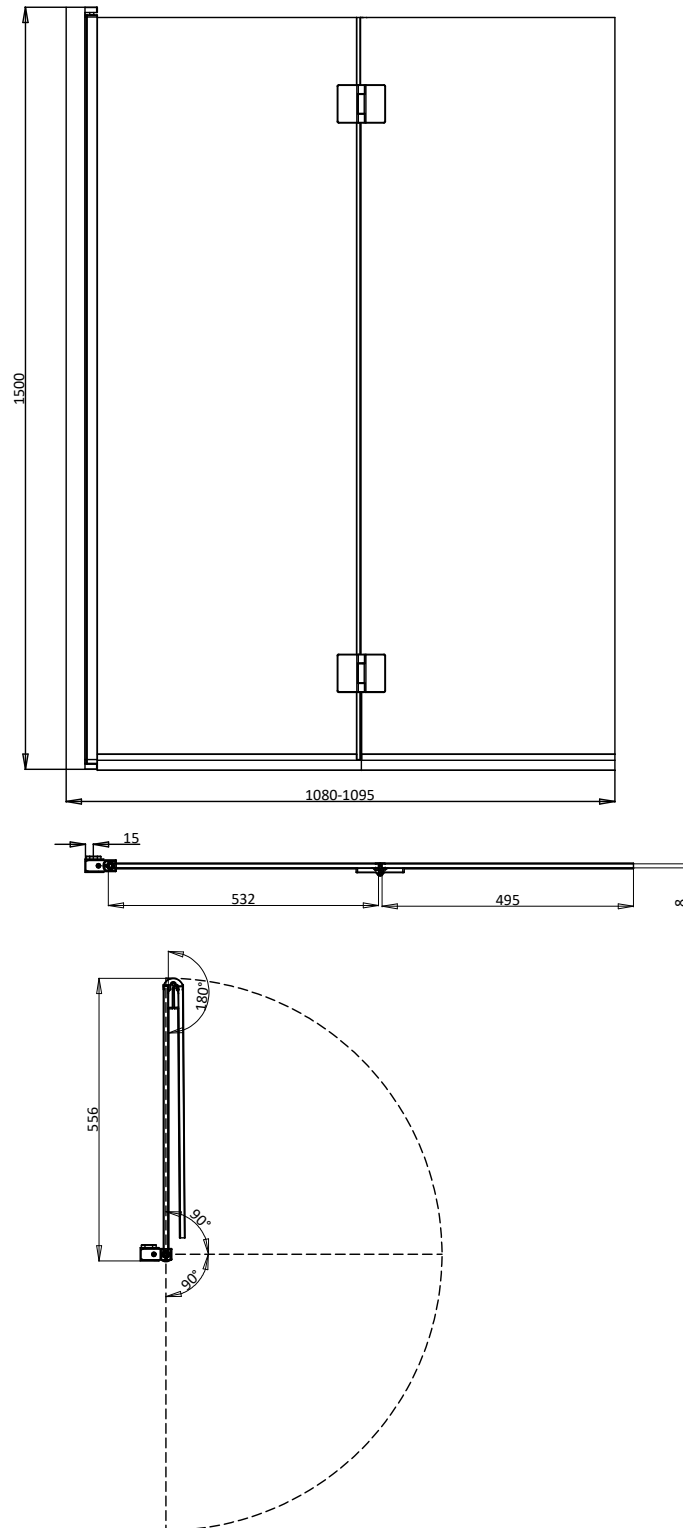

PRODUCT DATA SHEET

PRODUCT CODE

AUSFFBST

RANGE

Asura

DESCRIPTION

Asura Fully Folding Bath Screen Slate

WEBSITE LINK

[Click Here](#)

CATEGORY	Showering
WARRANTY DETAILS	Lifetime
COLOUR	Slate
FINISH APPLICATION	PVD
PRIMARY MATERIAL	Glass
SECONDARY MATERIAL	304 Stainless Steel
INSTALL TYPE	Wall Mounted
PRODUCT WIDTH MM	1080
PRODUCT HEIGHT MM	1500
PRODUCT DEPTH MM	8
PRODUCT NET WEIGHT KG	35

STANDARDS	EN14428
HANDING SHOWERING	Universal
GLASS THICKNESS	8mm
EASY CLEAN	Yes
MAGNETIC DOOR STRIPS	No
NUMBER OF DOORS	2
SOFT CLOSING DOORS	No
SAFETY GLASS	Yes
REMOVABLE SEALS	Yes
WET ROOM COMPATIBLE	No
DOOR A INFORMATION	Bath screen
DOOR B INFORMATION	Bath screen
DOOR OPENING	1027

TECHNICAL DIMENSIONS

Dimensions in mm unless otherwise specified.

Tolerances (per material type) apply.

SPARES LIST

Only the parts labelled are available as spares.

NUMBER	PART CODE	DESCRIPTION
1	AU00032	Asura Fully Folding Bath Screen Seal Pack
2	AU00036BZ	Asura Fully Folding Bath Screen Blister Pack Brushed bronze
	AU00036S	Asura Fully Folding Bath Screen Blister Pack Polished stainless steel
	AU00036F	Asura Fully Folding Bath Screen Blister Pack Brushed brass
	AU00036B	Asura Fully Folding Bath Screen Blister Pack Matt Black
	AU00036T	Asura Fully Folding Bath Screen Blister Pack Slate
	AU00036V	Asura Fully Folding Bath Screen Blister Pack Brushed stainless steel