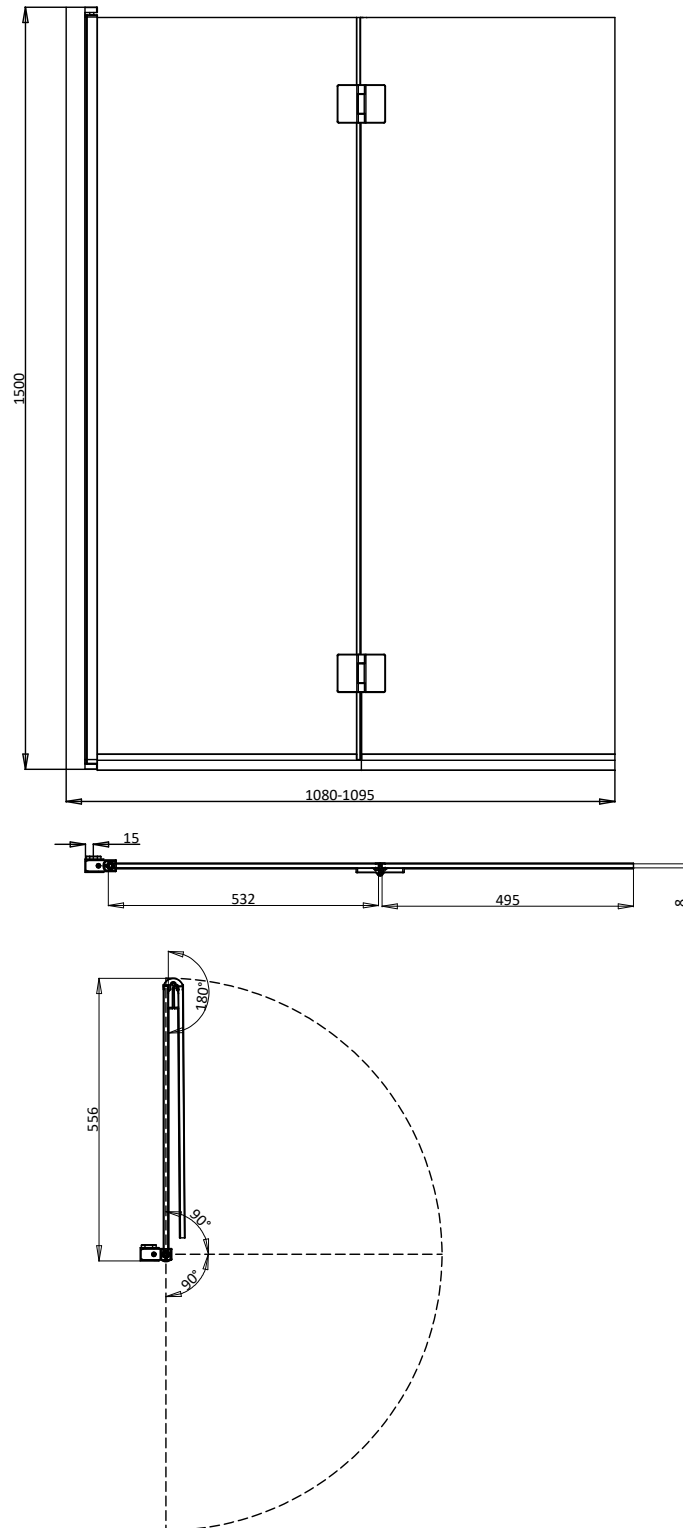

## WEBSITE LINK

[Click Here](#)

CATEGORY	Showering
WARRANTY DETAILS	Lifetime
COLOUR	Brushed Nickel
FINISH APPLICATION	PVD
PRIMARY MATERIAL	Glass
SECONDARY MATERIAL	304 Stainless Steel
INSTALL TYPE	Wall Mounted
PRODUCT WIDTH MM	1080
PRODUCT HEIGHT MM	1500
PRODUCT DEPTH MM	8
PRODUCT NET WEIGHT KG	35

STANDARDS	EN14428
HANDING SHOWERING	Universal
GLASS THICKNESS	8mm
EASY CLEAN	Yes
MAGNETIC DOOR STRIPS	No
NUMBER OF DOORS	2
SOFT CLOSING DOORS	No
SAFETY GLASS	Yes
REMOVABLE SEALS	Yes
WET ROOM COMPATIBLE	No
DOOR A INFORMATION	Bath screen
DOOR B INFORMATION	Bath screen
DOOR OPENING	1027

## TECHNICAL DIMENSIONS

Dimensions in mm unless otherwise specified.

Tolerances (per material type) apply.