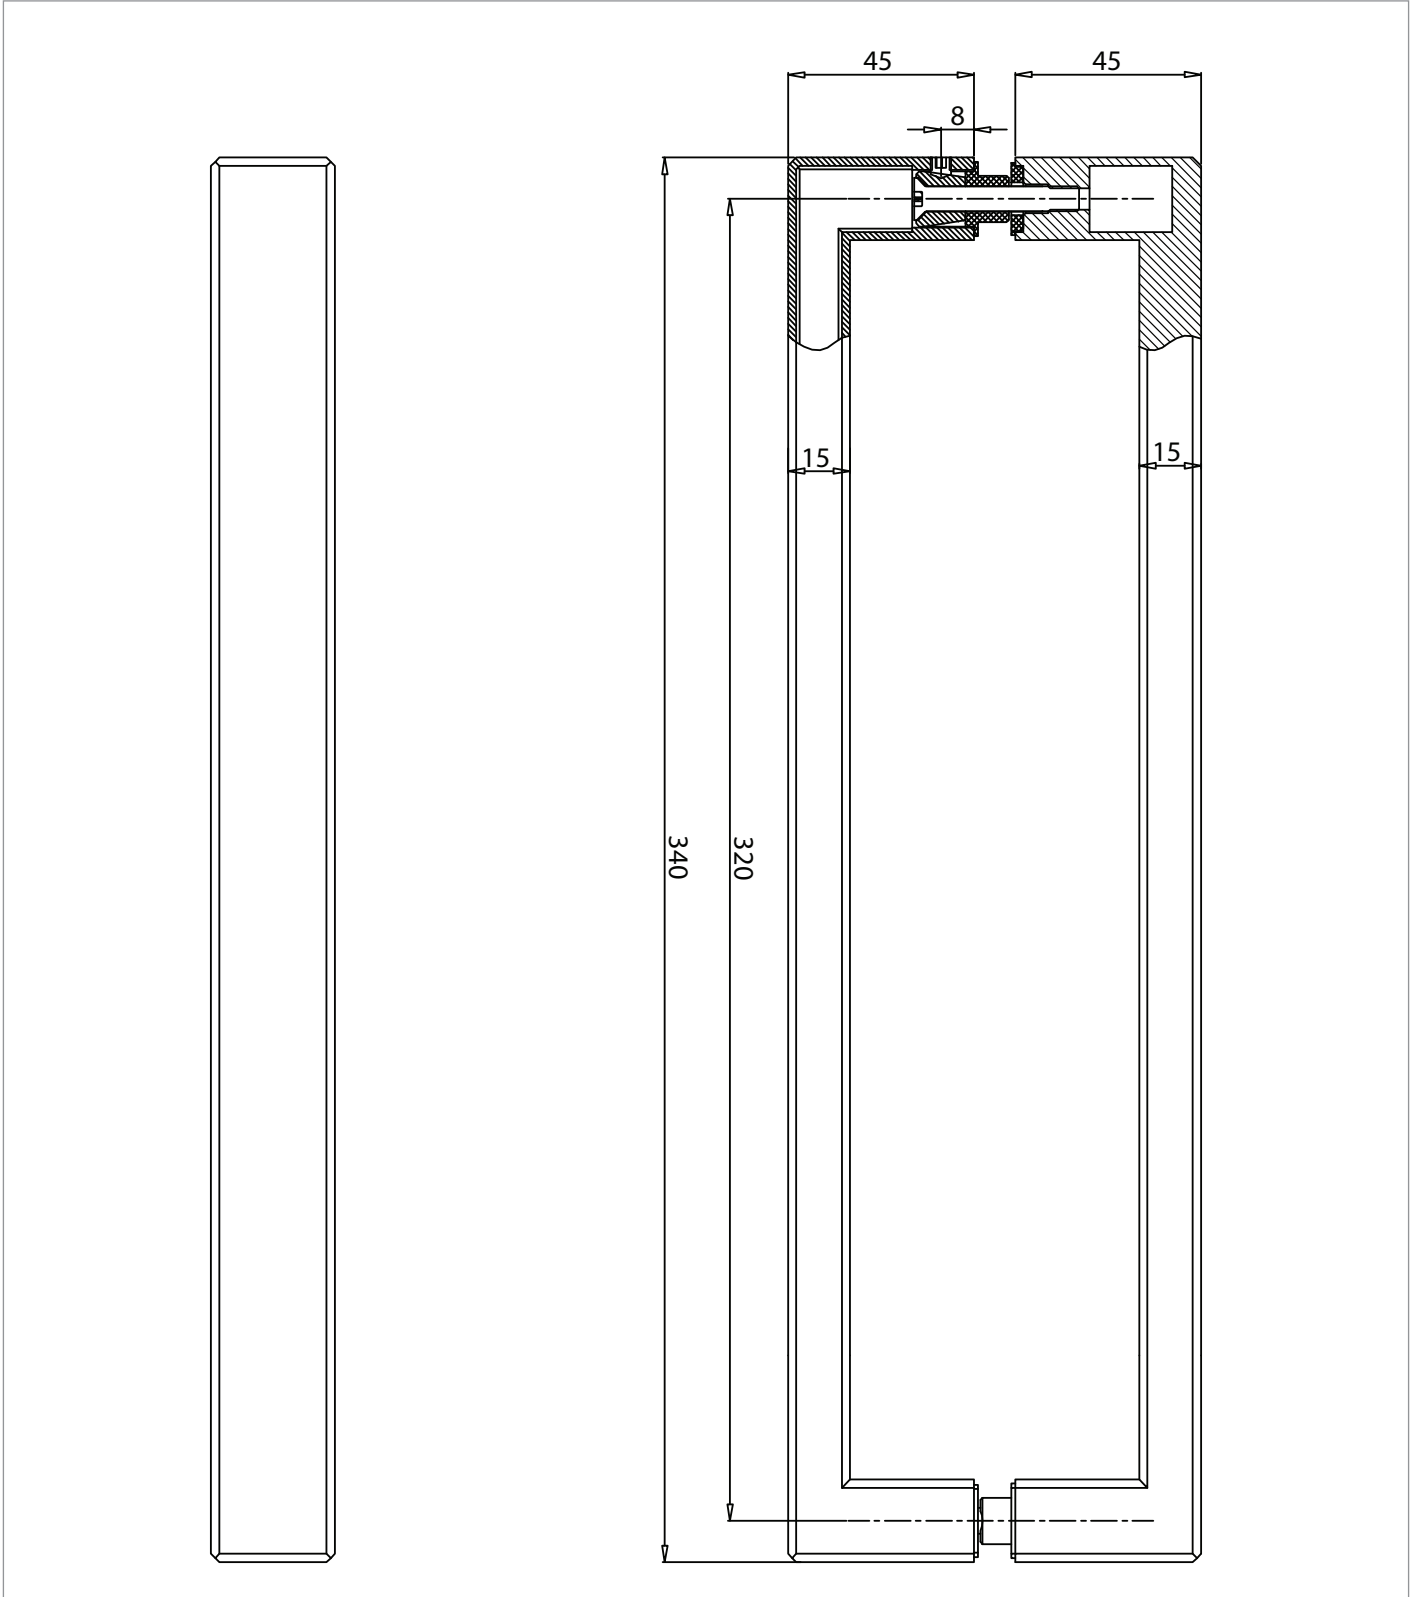

PRODUCT DATA SHEET

PRODUCT CODE

AUSLEEKF

RANGE

Asura

DESCRIPTION

Asura 8mm Sleek Handle Brushed Brass

WEBSITE LINK

[Click Here](#)

CATEGORY	Showering
WARRANTY DETAILS	5 Years
COLOUR	Brushed Brass
FINISH APPLICATION	PVD
PRIMARY MATERIAL	304 Stainless Steel
PRODUCT WIDTH MM	30
PRODUCT HEIGHT MM	340
PRODUCT DEPTH MM	90
PRODUCT NET WEIGHT KG	0.9

WET ROOM COMPATIBLE	Yes
---------------------	-----

TECHNICAL DIMENSIONS

Dimensions in mm unless otherwise specified.

Tolerances (per material type) apply.

SPARES LIST

Only the parts labelled are available as spares.