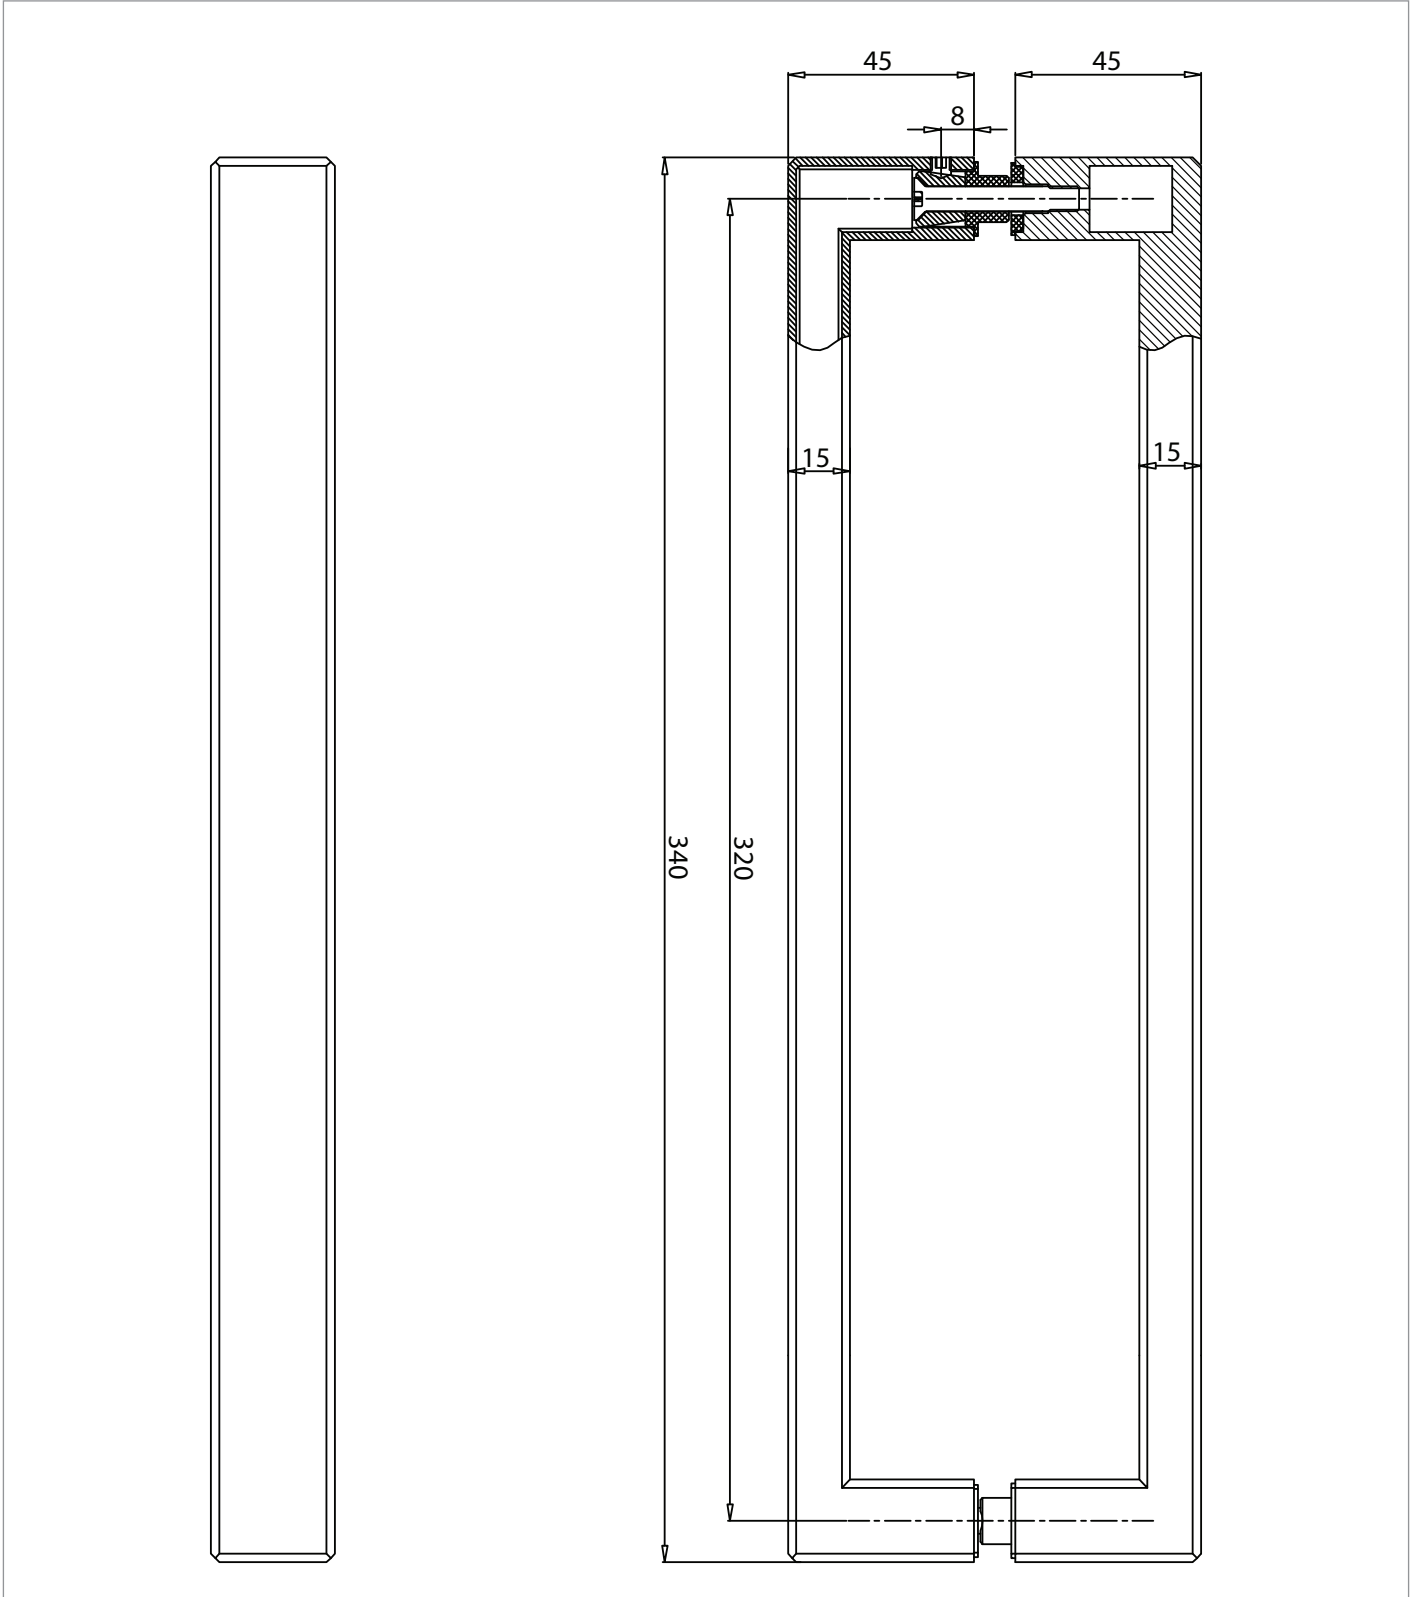

PRODUCT DATA SHEET

PRODUCT CODE

AUSLEEKMB

RANGE

Asura

DESCRIPTION

Asura 8mm Sleek Handle Matt Black

WEBSITE LINK

[Click Here](#)

CATEGORY	Showering
WARRANTY DETAILS	5 Years
COLOUR	Matt Black
FINISH APPLICATION	Immersion Plating
PRIMARY MATERIAL	304 Stainless Steel
PRODUCT WIDTH MM	30
PRODUCT HEIGHT MM	340
PRODUCT DEPTH MM	90
PRODUCT NET WEIGHT KG	0.9

WET ROOM COMPATIBLE	Yes
---------------------	-----

TECHNICAL DIMENSIONS

Dimensions in mm unless otherwise specified.

Tolerances (per material type) apply.

SPARES LIST

Only the parts labelled are available as spares.