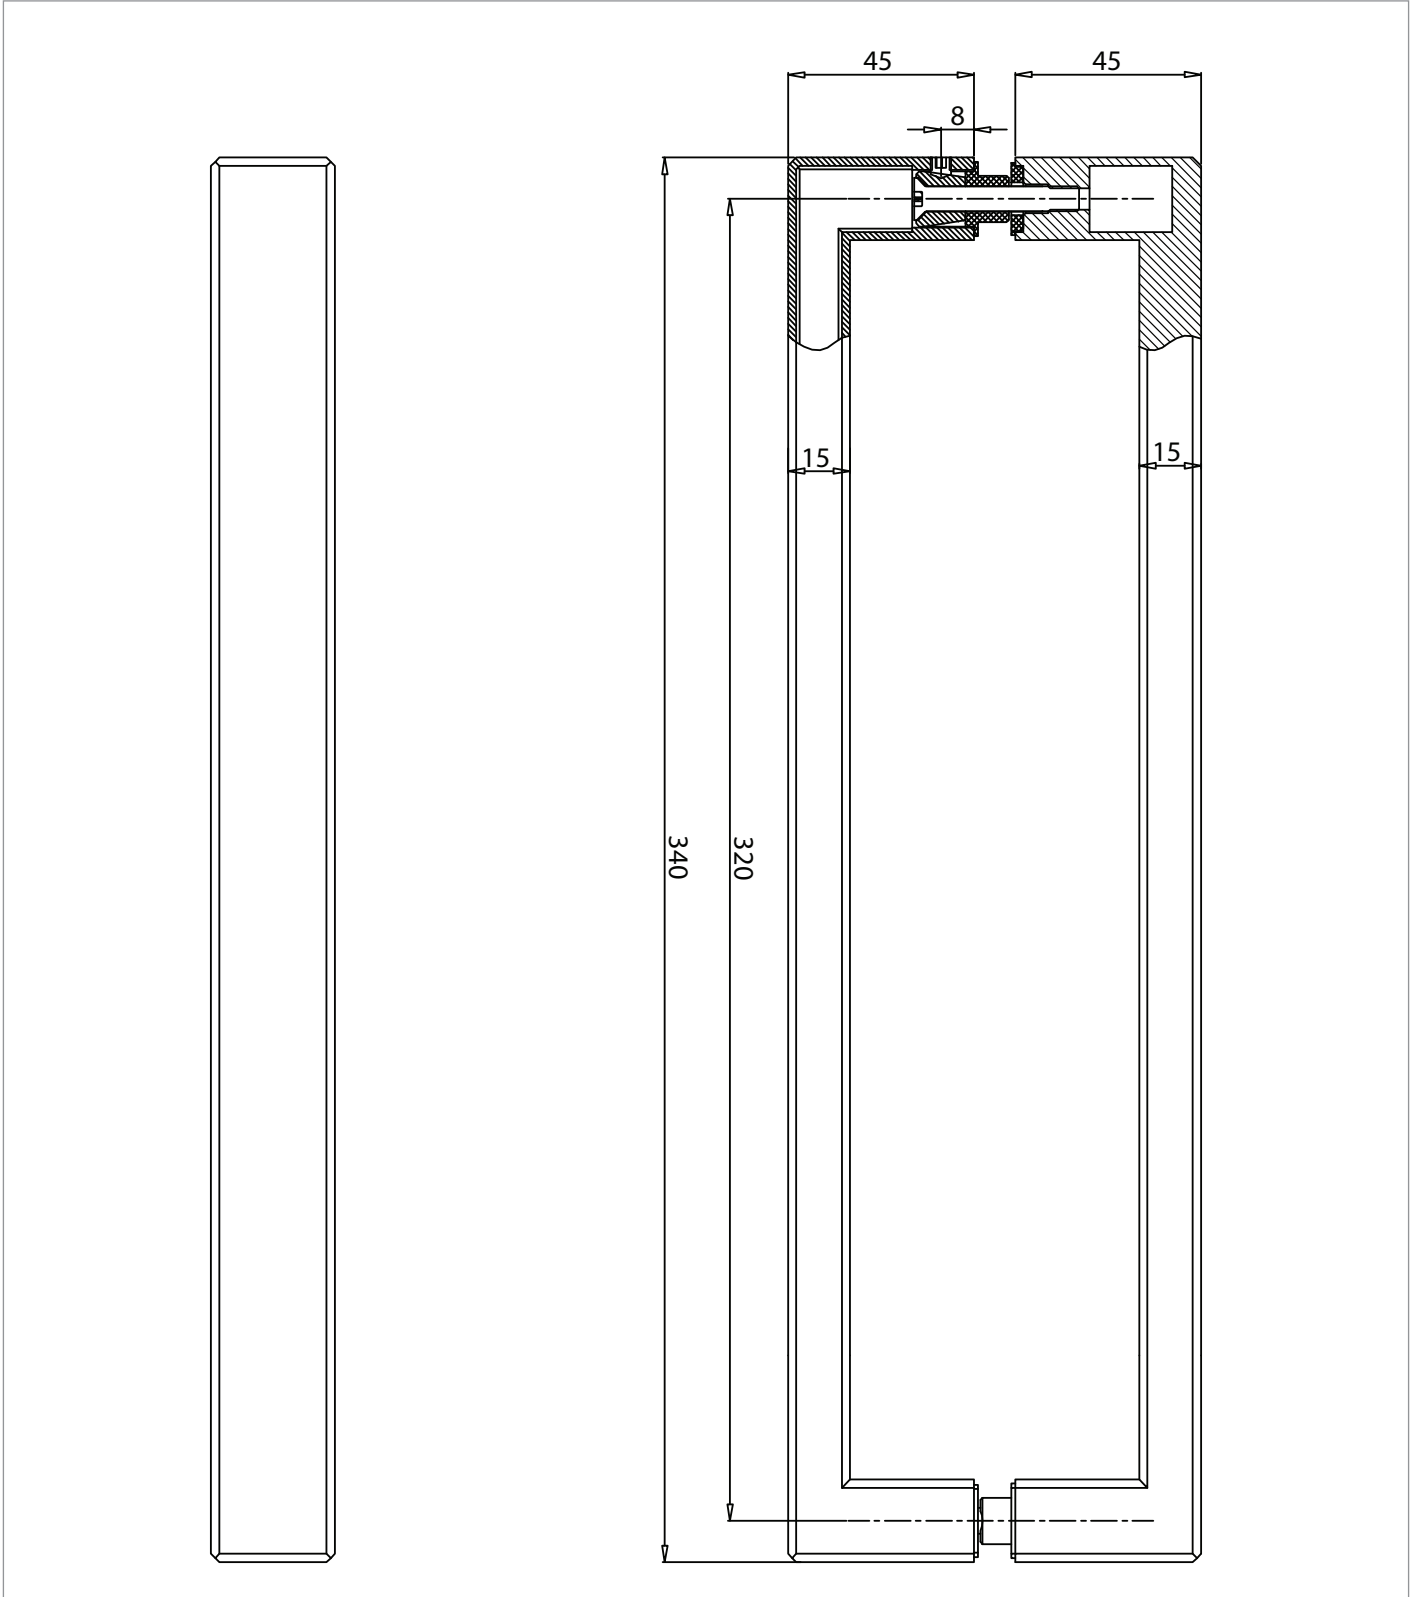

PRODUCT DATA SHEET

PRODUCT CODE

AUSLEEKPS

RANGE

Asura

DESCRIPTION

Asura 8mm Sleek Handle Chrome

WEBSITE LINK

[Click Here](#)

CATEGORY	Showering
WARRANTY DETAILS	5 Years
COLOUR	Chrome
FINISH APPLICATION	Polished
PRIMARY MATERIAL	304 Stainless Steel
PRODUCT WIDTH MM	30
PRODUCT HEIGHT MM	340
PRODUCT DEPTH MM	90
PRODUCT NET WEIGHT KG	0.9

WET ROOM COMPATIBLE	Yes
---------------------	-----

TECHNICAL DIMENSIONS

Dimensions in mm unless otherwise specified.

Tolerances (per material type) apply.

SPARES LIST

Only the parts labelled are available as spares.