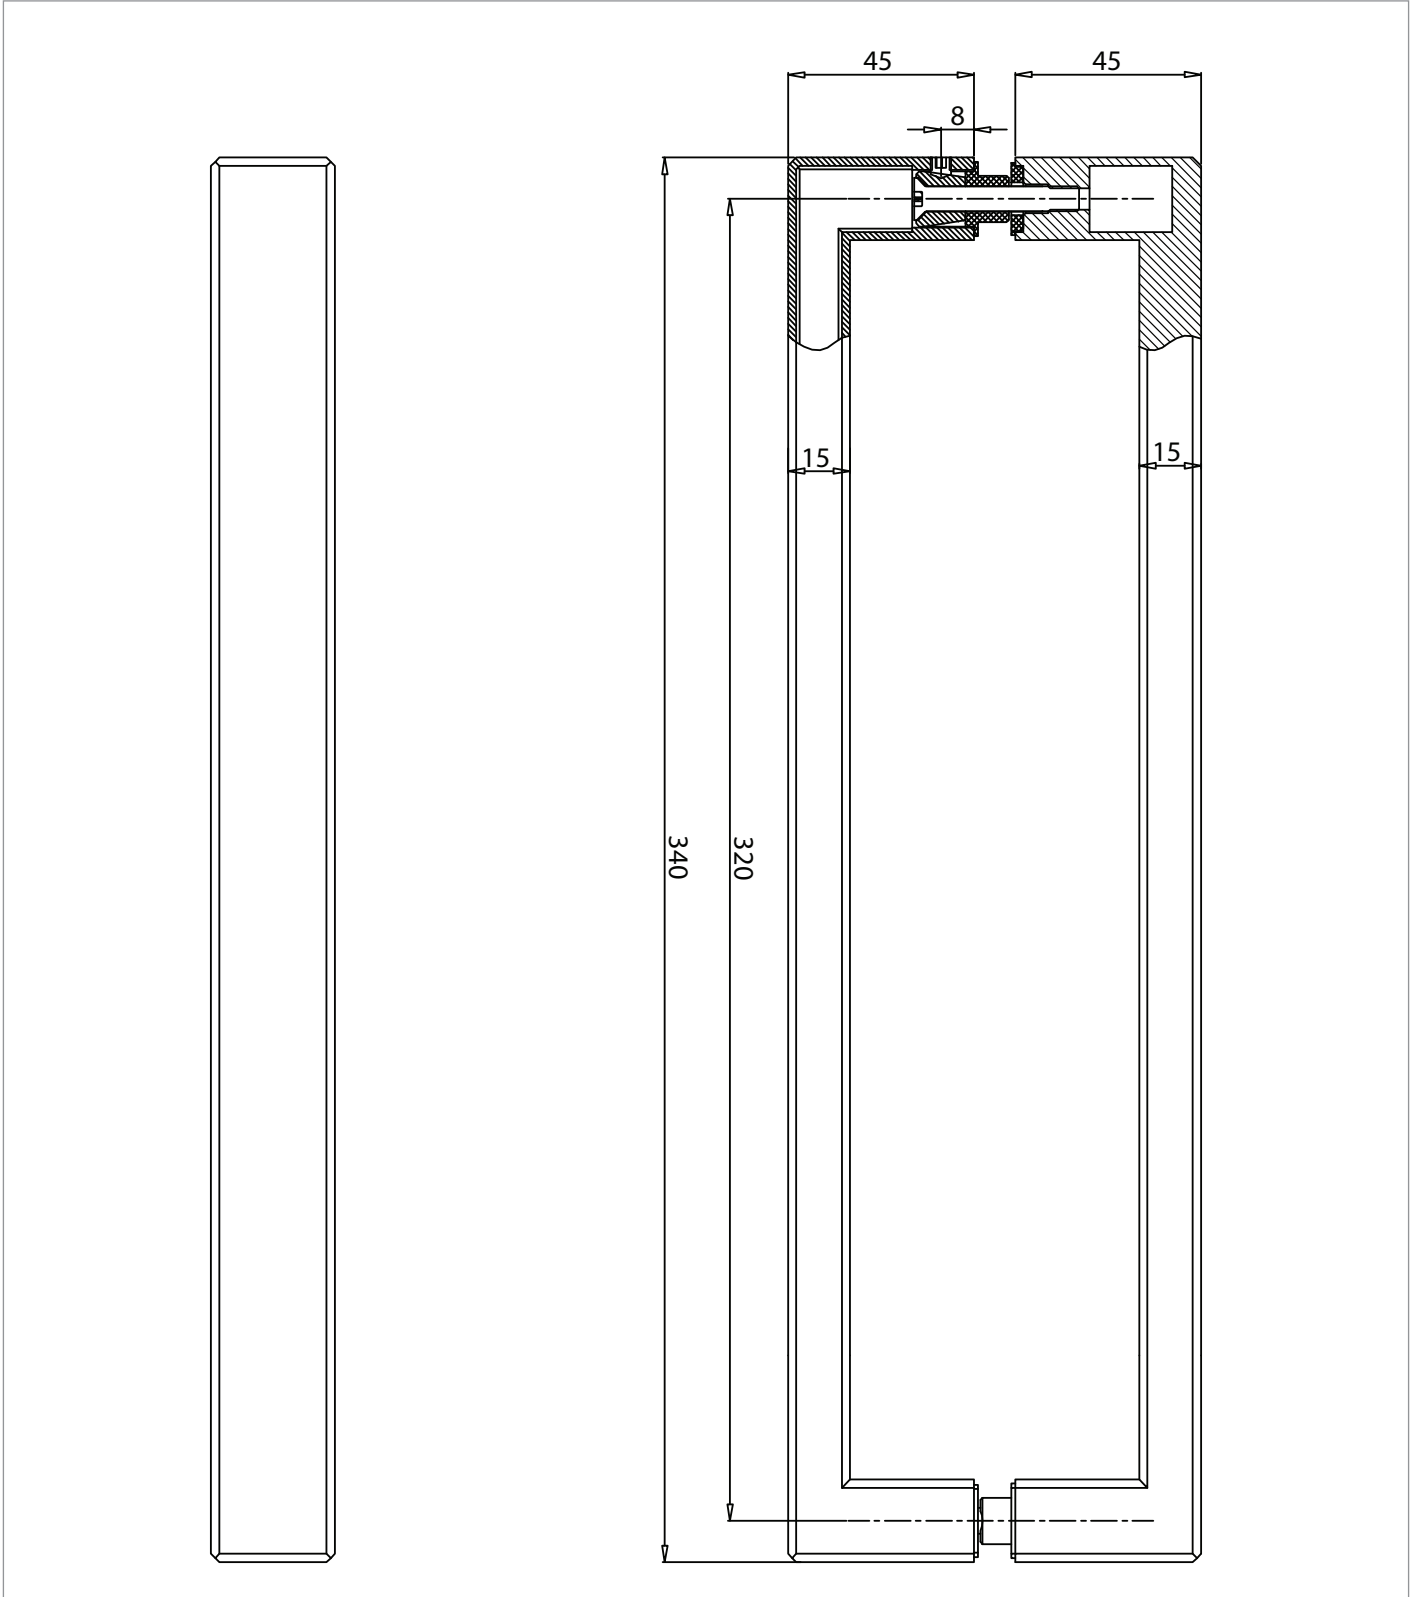

PRODUCT DATA SHEET

PRODUCT CODE

AUSLEEKV

RANGE

Asura

DESCRIPTION

Asura 8mm Sleek Handle Brushed Nickel

WEBSITE LINK

[Click Here](#)

CATEGORY	Showering
WARRANTY DETAILS	5 Years
COLOUR	Brushed Nickel
FINISH APPLICATION	PVD
PRIMARY MATERIAL	304 Stainless Steel
PRODUCT WIDTH MM	30
PRODUCT HEIGHT MM	340
PRODUCT DEPTH MM	90
PRODUCT NET WEIGHT KG	0.9

WET ROOM COMPATIBLE	Yes
---------------------	-----

TECHNICAL DIMENSIONS

Dimensions in mm unless otherwise specified.

Tolerances (per material type) apply.

SPARES LIST

Only the parts labelled are available as spares.