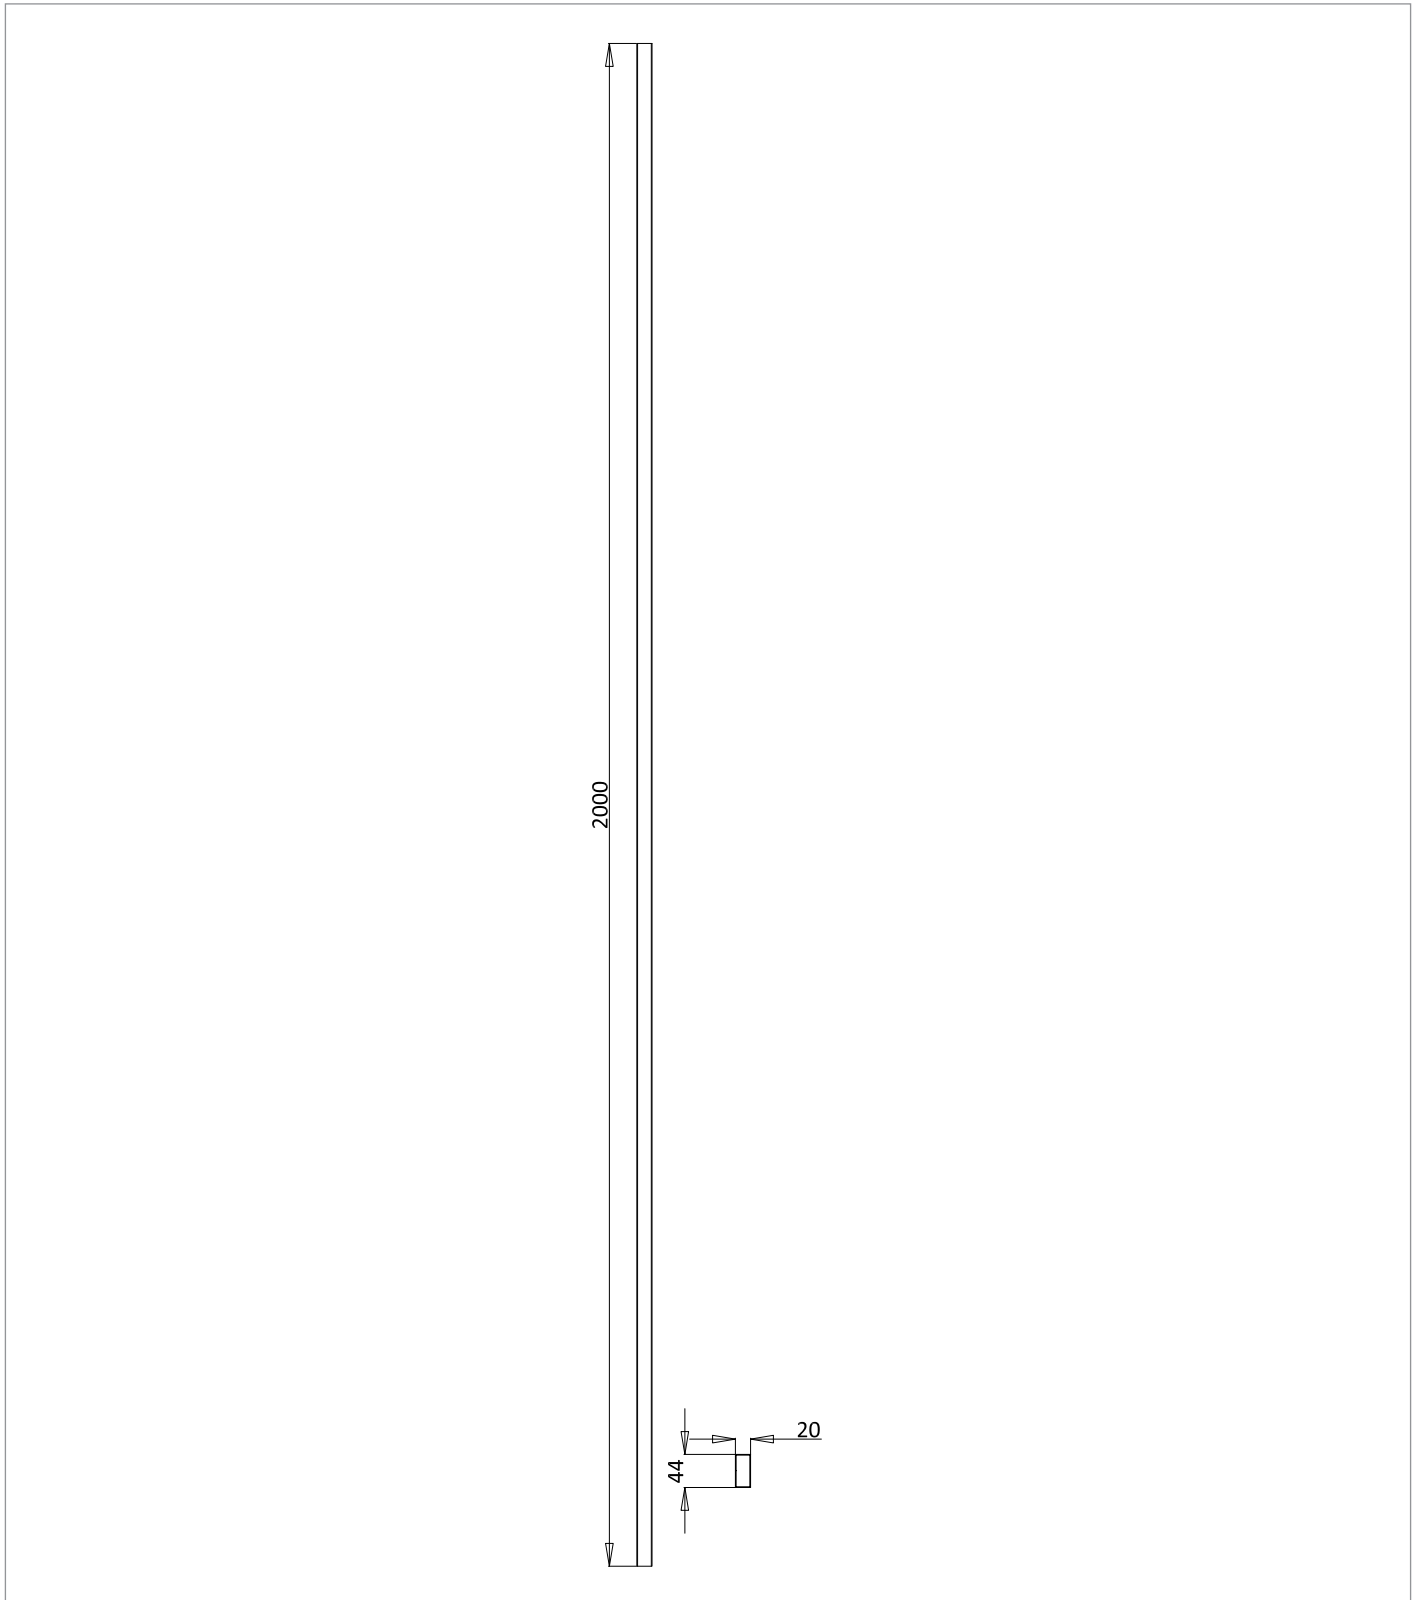

TECHNICAL DIMENSIONS

Dimensions in mm unless otherwise specified.

Tolerances (per material type) apply.