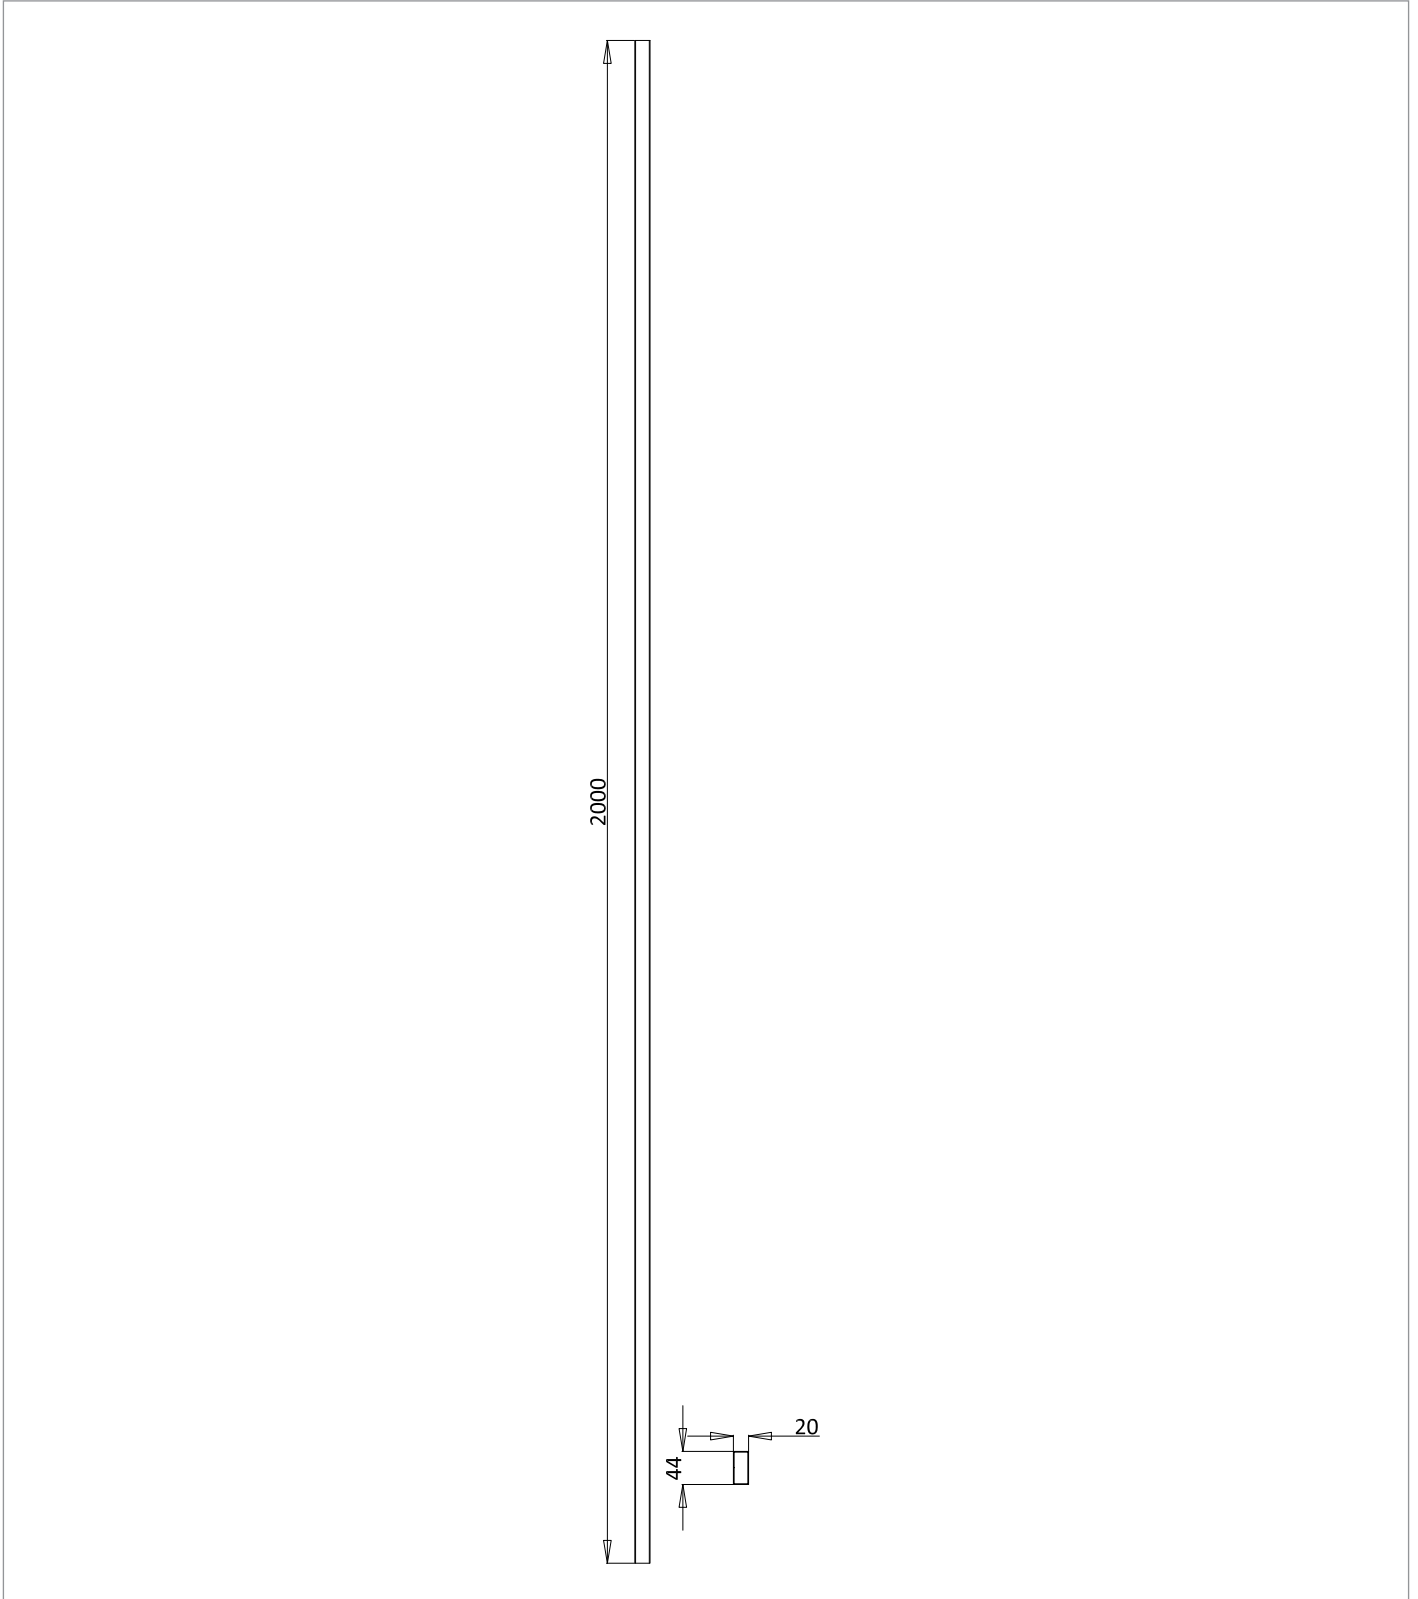

PRODUCT DATA SHEET

PRODUCT CODE

AUSLEXTPROC

RANGE

Asura

DESCRIPTION

Asura Extension Profile for Sliding Door
Chrome

WEBSITE LINK

[Click Here](#)

| | |
|-----------------------|---------------------|
| CATEGORY | Showering |
| WARRANTY DETAILS | Lifetime |
| COLOUR | Chrome |
| FINISH APPLICATION | Polished |
| PRIMARY MATERIAL | 304 Stainless Steel |
| INSTALL TYPE | Wall Mounted |
| PRODUCT WIDTH MM | 20 |
| PRODUCT HEIGHT MM | 2000 |
| PRODUCT DEPTH MM | 43.5 |
| PRODUCT NET WEIGHT KG | 2 |

| | |
|----------------------|-------------------|
| STANDARDS | EN14428 |
| HANDING SHOWERING | Universal |
| MAGNETIC DOOR STRIPS | No |
| WET ROOM COMPATIBLE | Yes |
| DOOR A INFORMATION | Extension profile |

TECHNICAL DIMENSIONS

Dimensions in mm unless otherwise specified.

Tolerances (per material type) apply.

SPARES LIST

Only the parts labelled are available as spares.

NO SPARES AVAILABLE