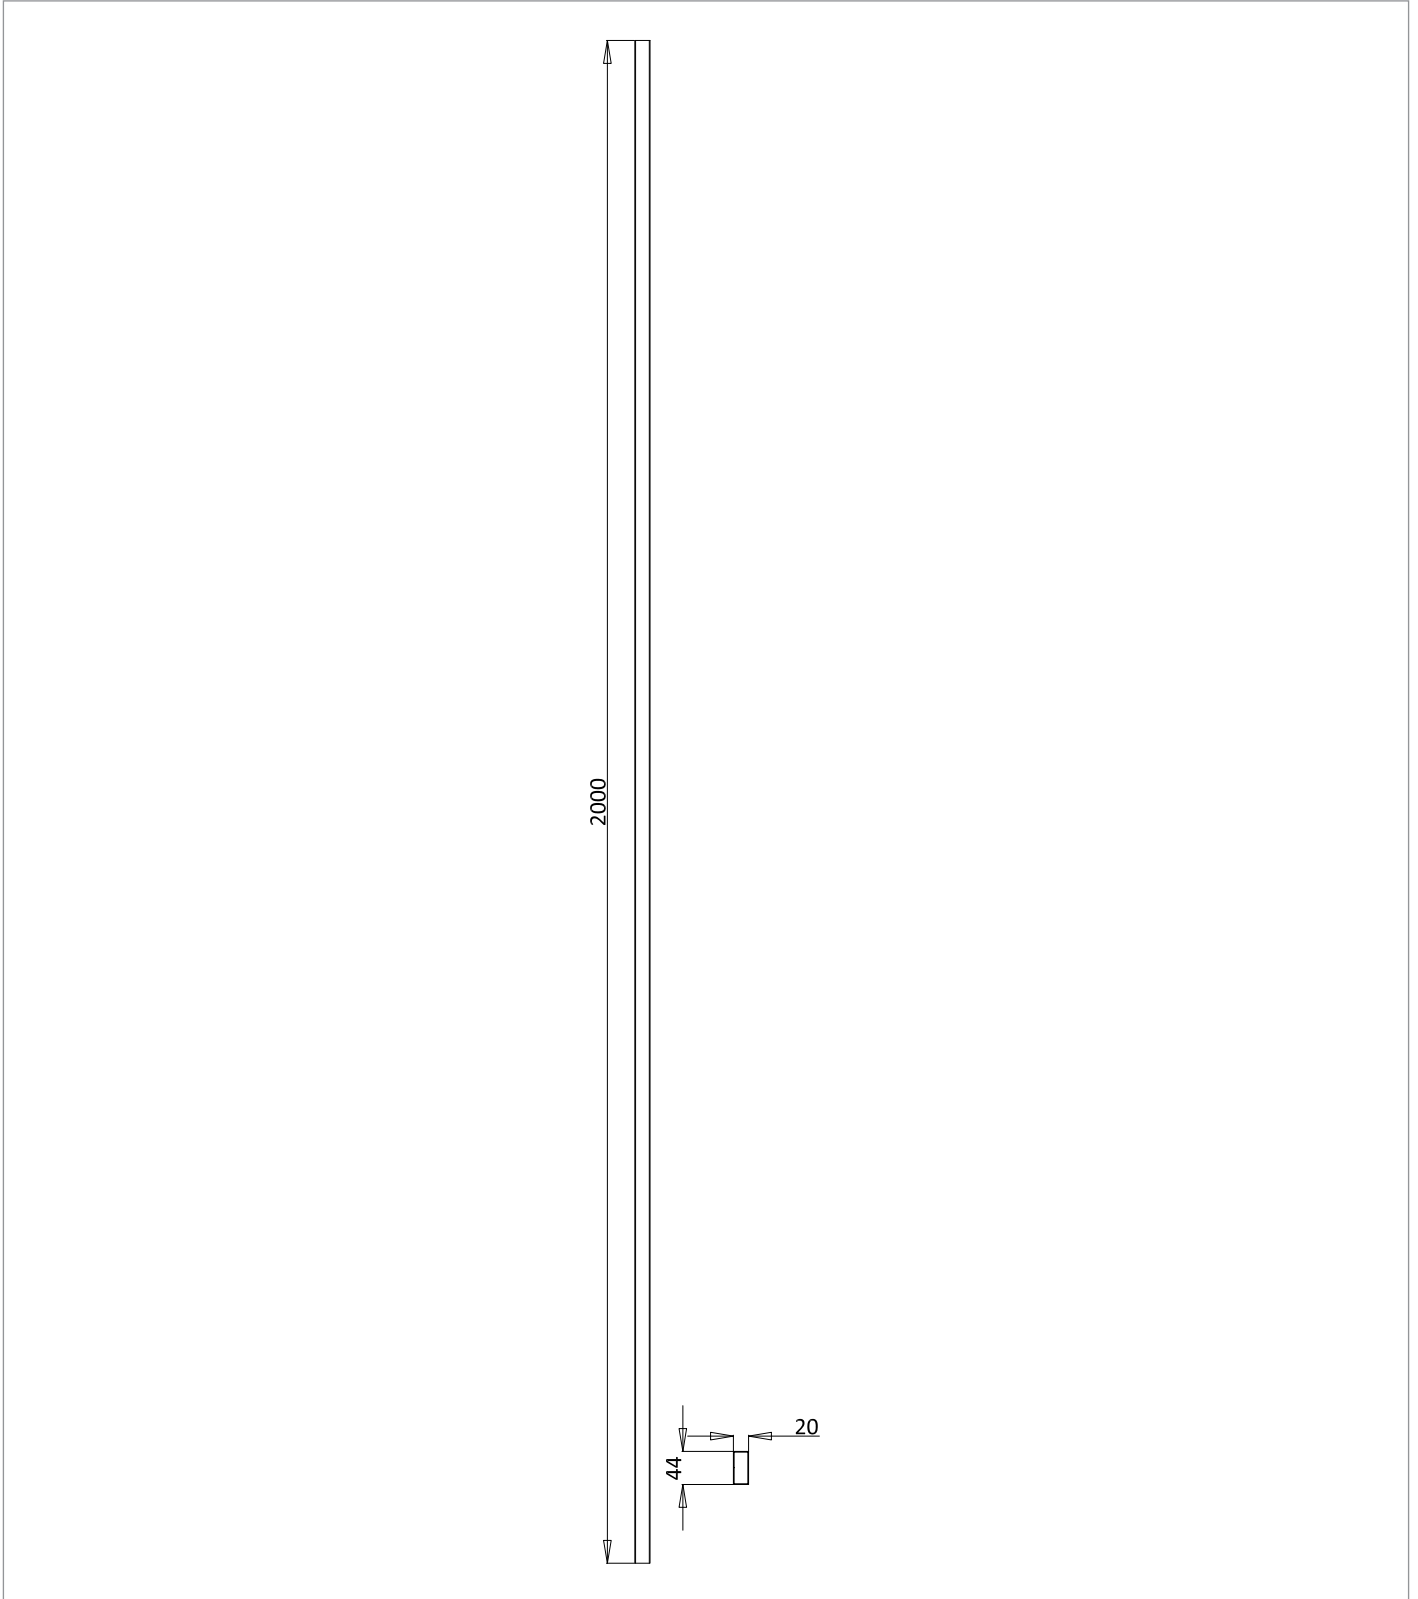

PRODUCT DATA SHEET

PRODUCT CODE

AUSLEXTPROC

RANGE

Asura

DESCRIPTION

Asura Extension Profile for Sliding Door
Chrome

WEBSITE LINK

[Click Here](#)

CATEGORY	Showering
WARRANTY DETAILS	Lifetime
COLOUR	Chrome
FINISH APPLICATION	Polished
PRIMARY MATERIAL	304 Stainless Steel
INSTALL TYPE	Wall Mounted
PRODUCT WIDTH MM	20
PRODUCT HEIGHT MM	2000
PRODUCT DEPTH MM	43.5
PRODUCT NET WEIGHT KG	2

STANDARDS	EN14428
HANDING SHOWERING	Universal
MAGNETIC DOOR STRIPS	No
WET ROOM COMPATIBLE	Yes
DOOR A INFORMATION	Extension profile

TECHNICAL DIMENSIONS

Dimensions in mm unless otherwise specified.

Tolerances (per material type) apply.