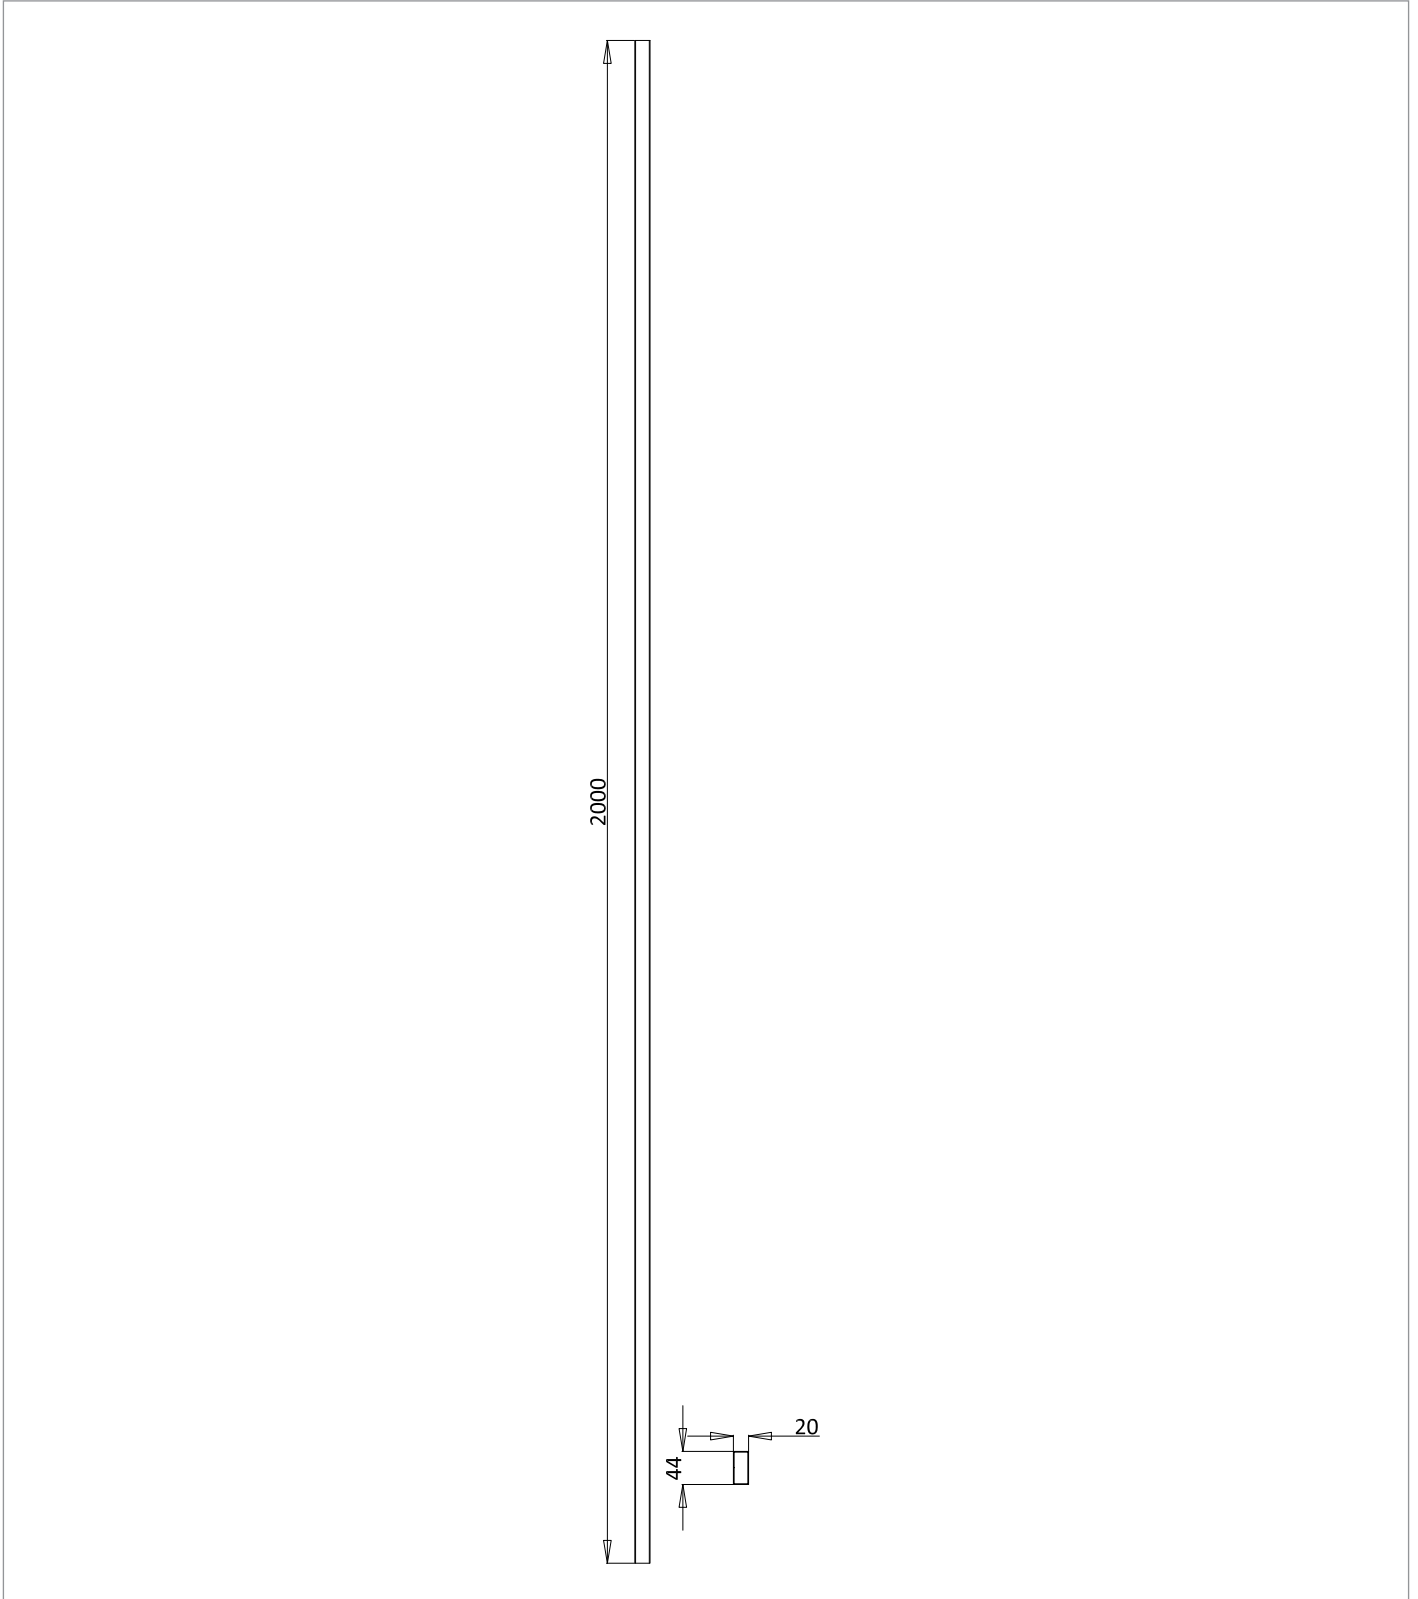

PRODUCT DATA SHEET

PRODUCT CODE

AUSLEXTPROF

RANGE

Asura

DESCRIPTION

Asura Extension Profile for Sliding Door
Brushed Brass

WEBSITE LINK

[Click Here](#)

CATEGORY	Showering
WARRANTY DETAILS	Lifetime
COLOUR	Brushed Brass
FINISH APPLICATION	PVD
PRIMARY MATERIAL	304 Stainless Steel
INSTALL TYPE	Wall Mounted
PRODUCT WIDTH MM	20
PRODUCT HEIGHT MM	2000
PRODUCT DEPTH MM	43.5
PRODUCT NET WEIGHT KG	2

STANDARDS	EN14428
HANDING SHOWERING	Universal
MAGNETIC DOOR STRIPS	No
WET ROOM COMPATIBLE	Yes
DOOR A INFORMATION	Extension profile

TECHNICAL DIMENSIONS

Dimensions in mm unless otherwise specified.

Tolerances (per material type) apply.