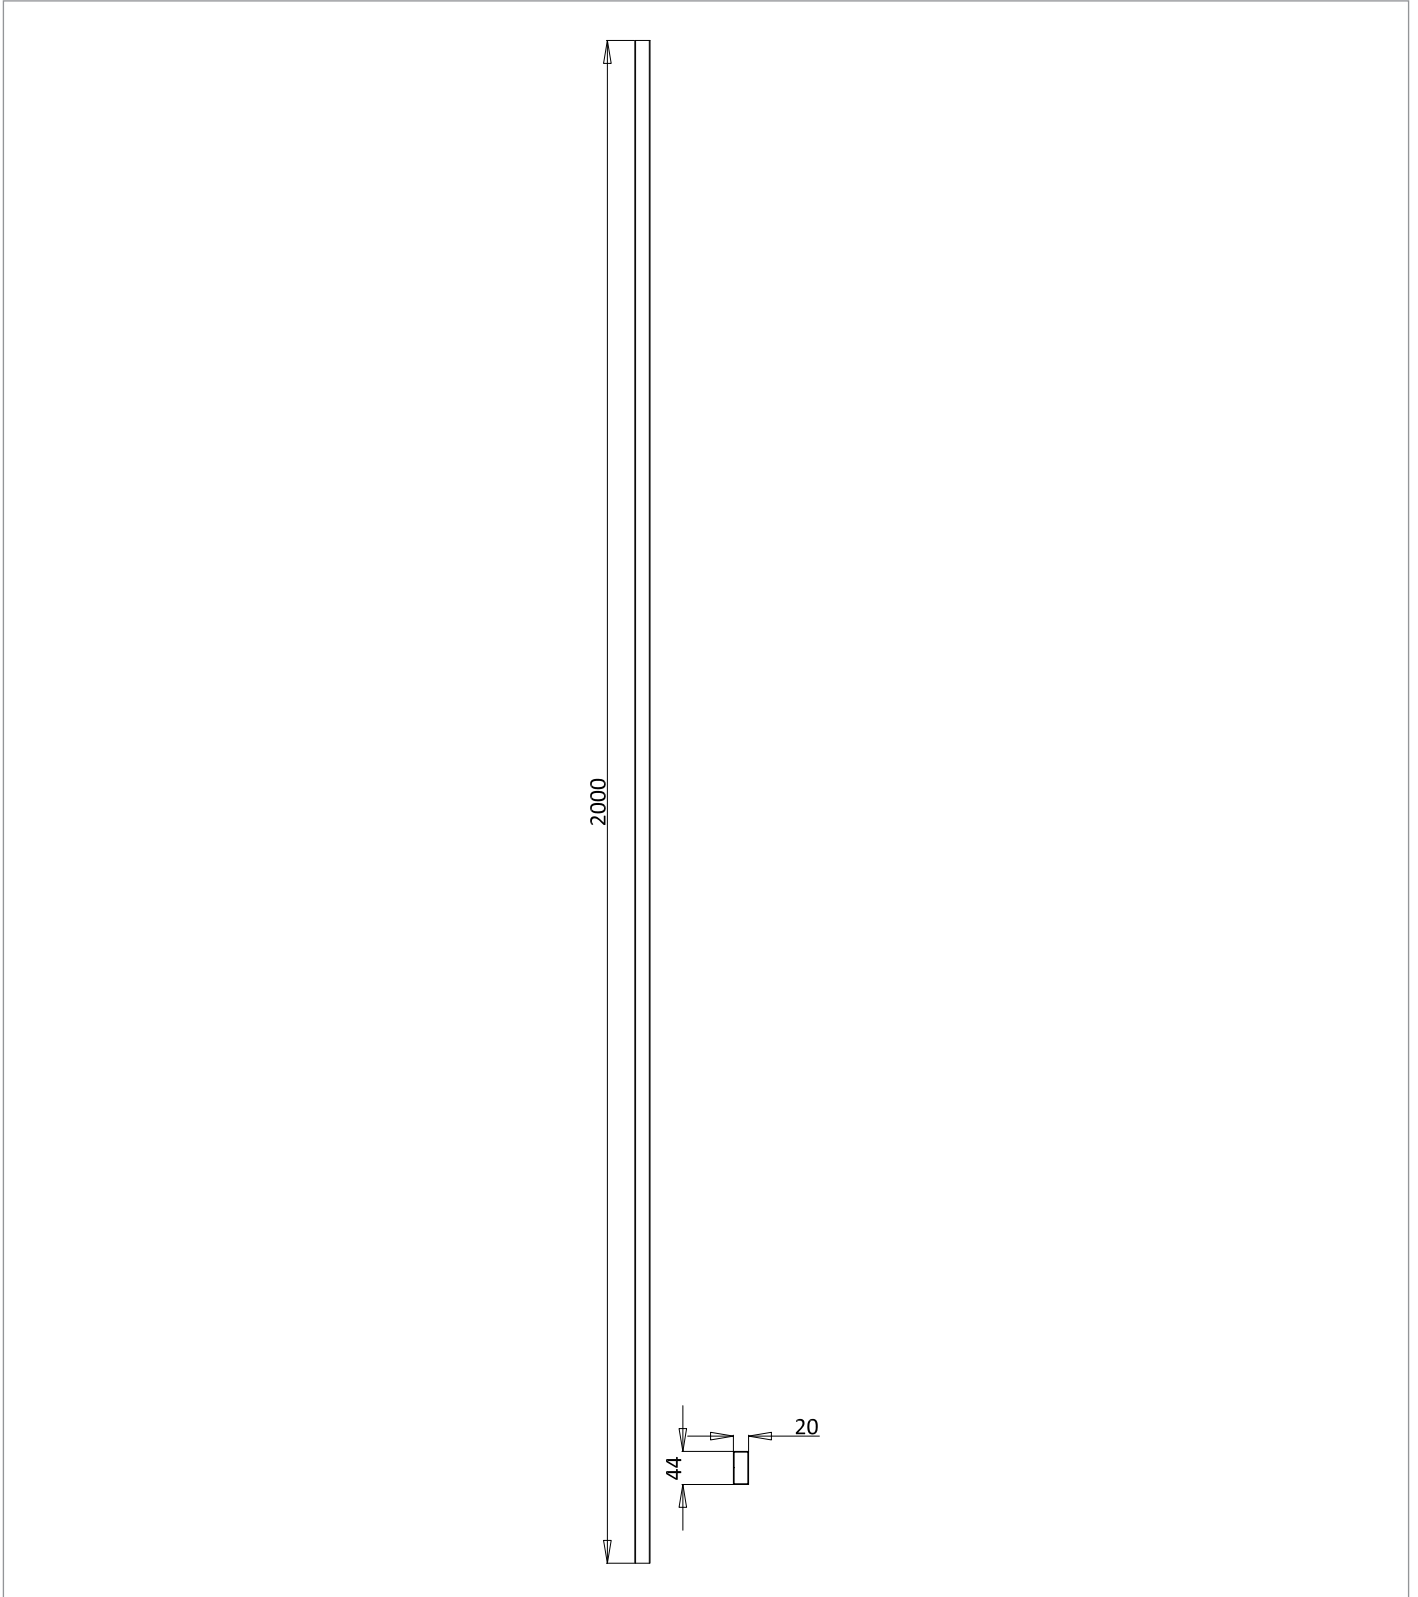

PRODUCT DATA SHEET

PRODUCT CODE

AUSLEXTPROF

RANGE

Asura

DESCRIPTION

Asura Extension Profile for Sliding Door
Brushed Brass

WEBSITE LINK

[Click Here](#)

| | |
|-----------------------|---------------------|
| CATEGORY | Showering |
| WARRANTY DETAILS | Lifetime |
| COLOUR | Brushed Brass |
| FINISH APPLICATION | PVD |
| PRIMARY MATERIAL | 304 Stainless Steel |
| INSTALL TYPE | Wall Mounted |
| PRODUCT WIDTH MM | 20 |
| PRODUCT HEIGHT MM | 2000 |
| PRODUCT DEPTH MM | 43.5 |
| PRODUCT NET WEIGHT KG | 2 |

| | |
|----------------------|-------------------|
| STANDARDS | EN14428 |
| HANDING SHOWERING | Universal |
| MAGNETIC DOOR STRIPS | No |
| WET ROOM COMPATIBLE | Yes |
| DOOR A INFORMATION | Extension profile |

TECHNICAL DIMENSIONS

Dimensions in mm unless otherwise specified.

Tolerances (per material type) apply.

SPARES LIST

Only the parts labelled are available as spares.

NO SPARES AVAILABLE