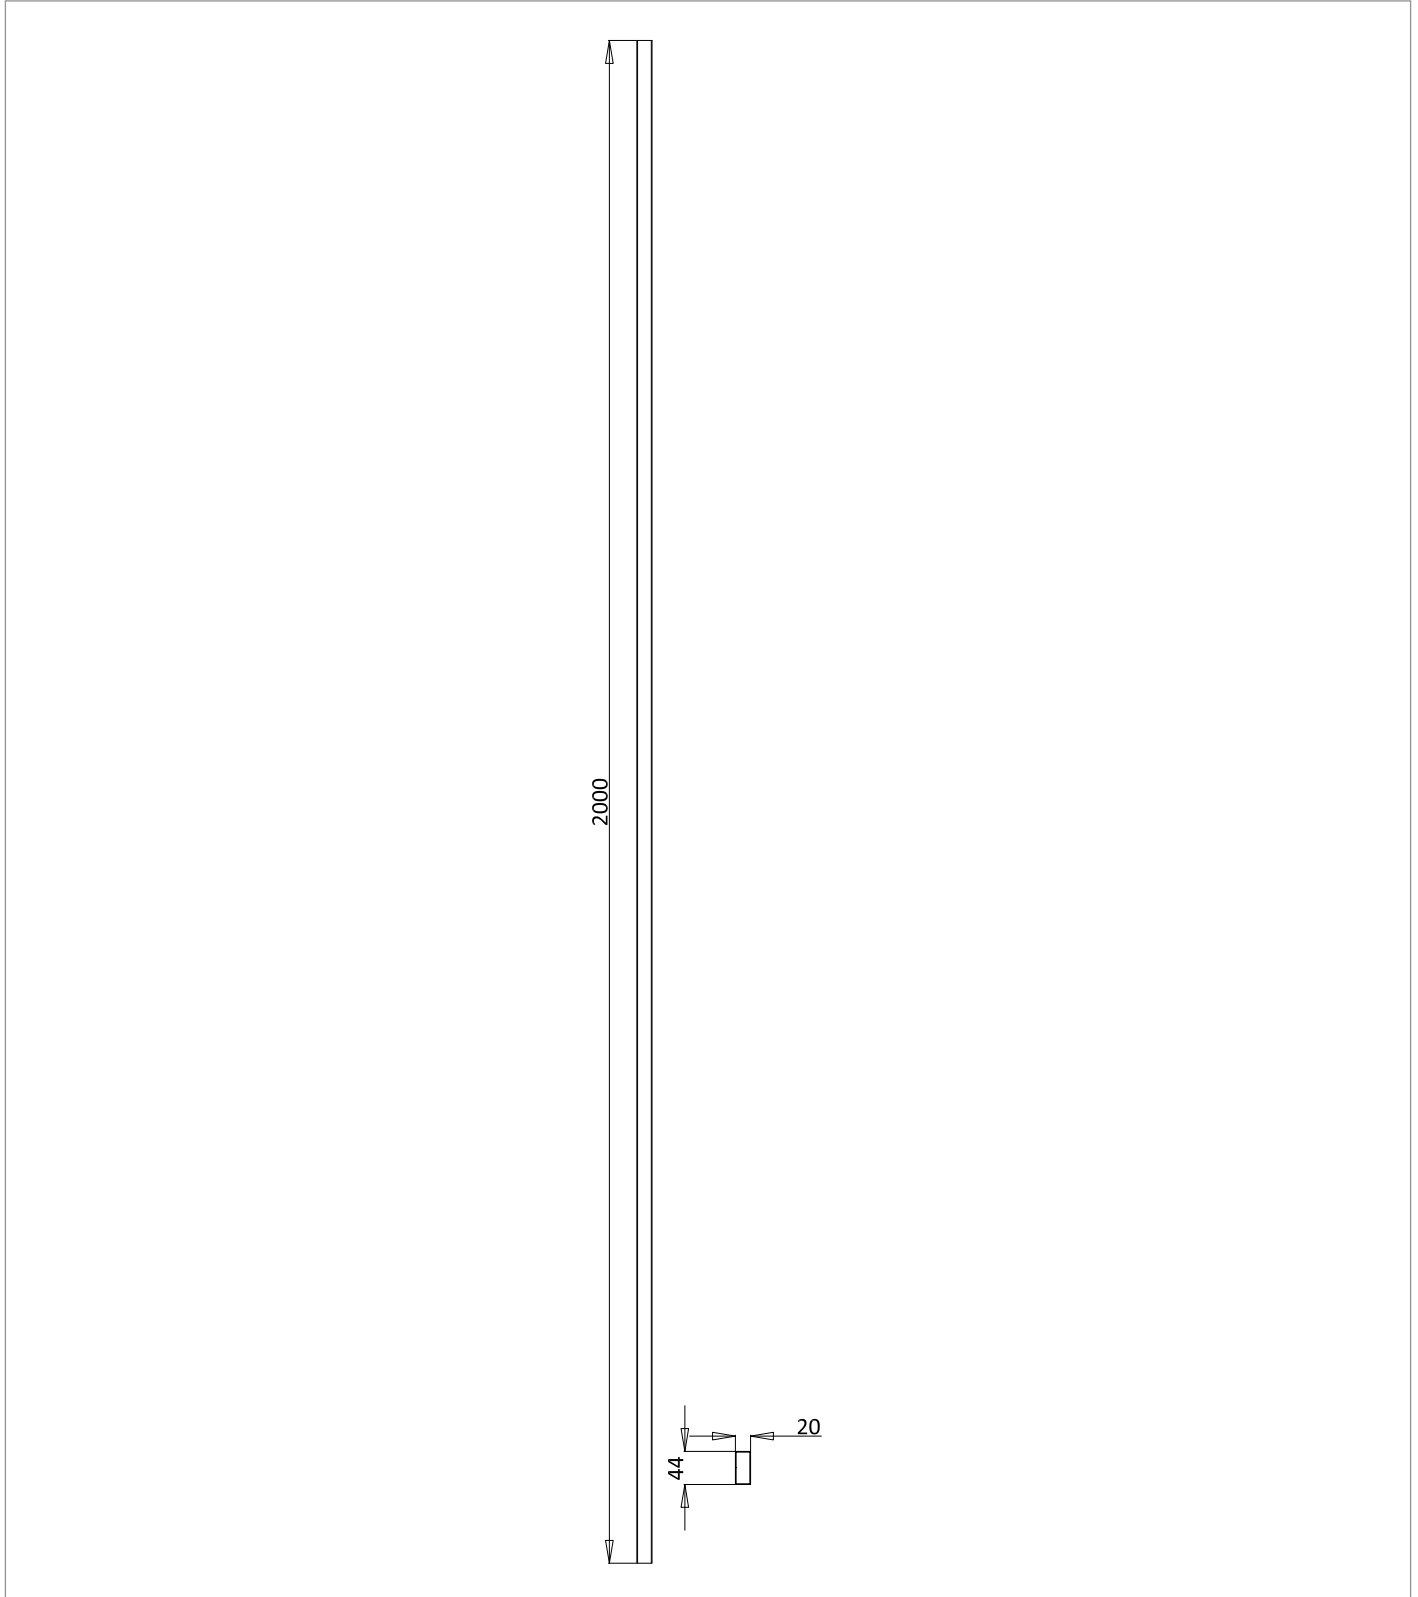

PRODUCT DATA SHEET

PRODUCT CODE

AUSLEXTPROMB

RANGE

Asura

DESCRIPTION

Asura Extension Profile for Sliding Door
Matt Black

WEBSITE LINK

[Click Here](#)

CATEGORY	Showering
WARRANTY DETAILS	Lifetime
COLOUR	Matt Black
FINISH APPLICATION	Powder Coated
PRIMARY MATERIAL	304 Stainless Steel
INSTALL TYPE	Wall Mounted
PRODUCT WIDTH MM	20
PRODUCT HEIGHT MM	2000
PRODUCT DEPTH MM	43.5
PRODUCT NET WEIGHT KG	2

STANDARDS	EN14428
HANDING SHOWERING	Universal
MAGNETIC DOOR STRIPS	No
WET ROOM COMPATIBLE	Yes
DOOR A INFORMATION	Extension profile

TECHNICAL DIMENSIONS

Dimensions in mm unless otherwise specified.

Tolerances (per material type) apply.