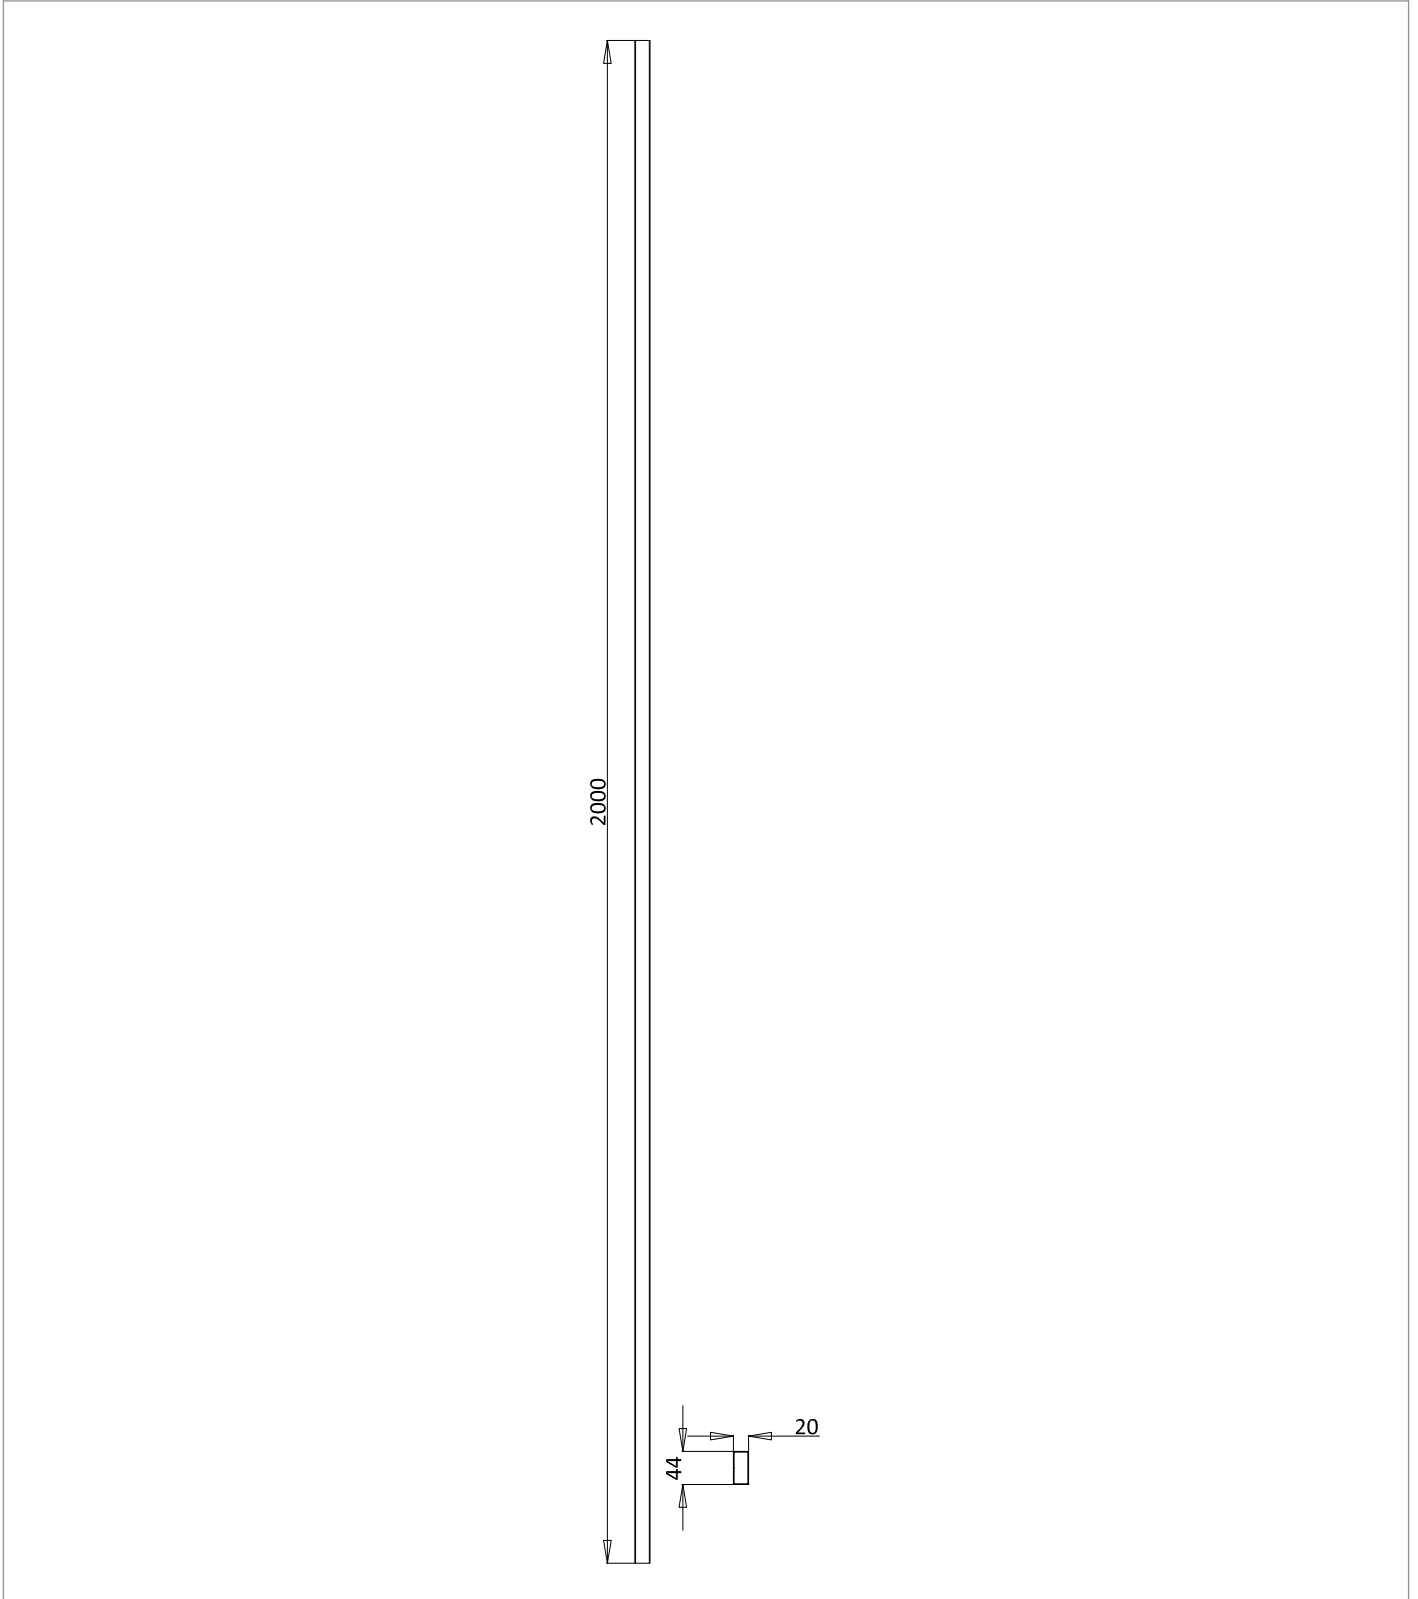

PRODUCT DATA SHEET

PRODUCT CODE

AUSLEXTPROT

RANGE

Asura

DESCRIPTION

Asura Extension Profile for Sliding Door Slate

WEBSITE LINK

[Click Here](#)

CATEGORY	Showering
WARRANTY DETAILS	Lifetime
COLOUR	Slate
FINISH APPLICATION	PVD
PRIMARY MATERIAL	304 Stainless Steel
INSTALL TYPE	Wall Mounted
PRODUCT WIDTH MM	20
PRODUCT HEIGHT MM	2000
PRODUCT DEPTH MM	43.5
PRODUCT NET WEIGHT KG	2

STANDARDS	EN14428
HANDING SHOWERING	Universal
MAGNETIC DOOR STRIPS	No
WET ROOM COMPATIBLE	Yes
DOOR A INFORMATION	Extension profile

TECHNICAL DIMENSIONS

Dimensions in mm unless otherwise specified.

Tolerances (per material type) apply.