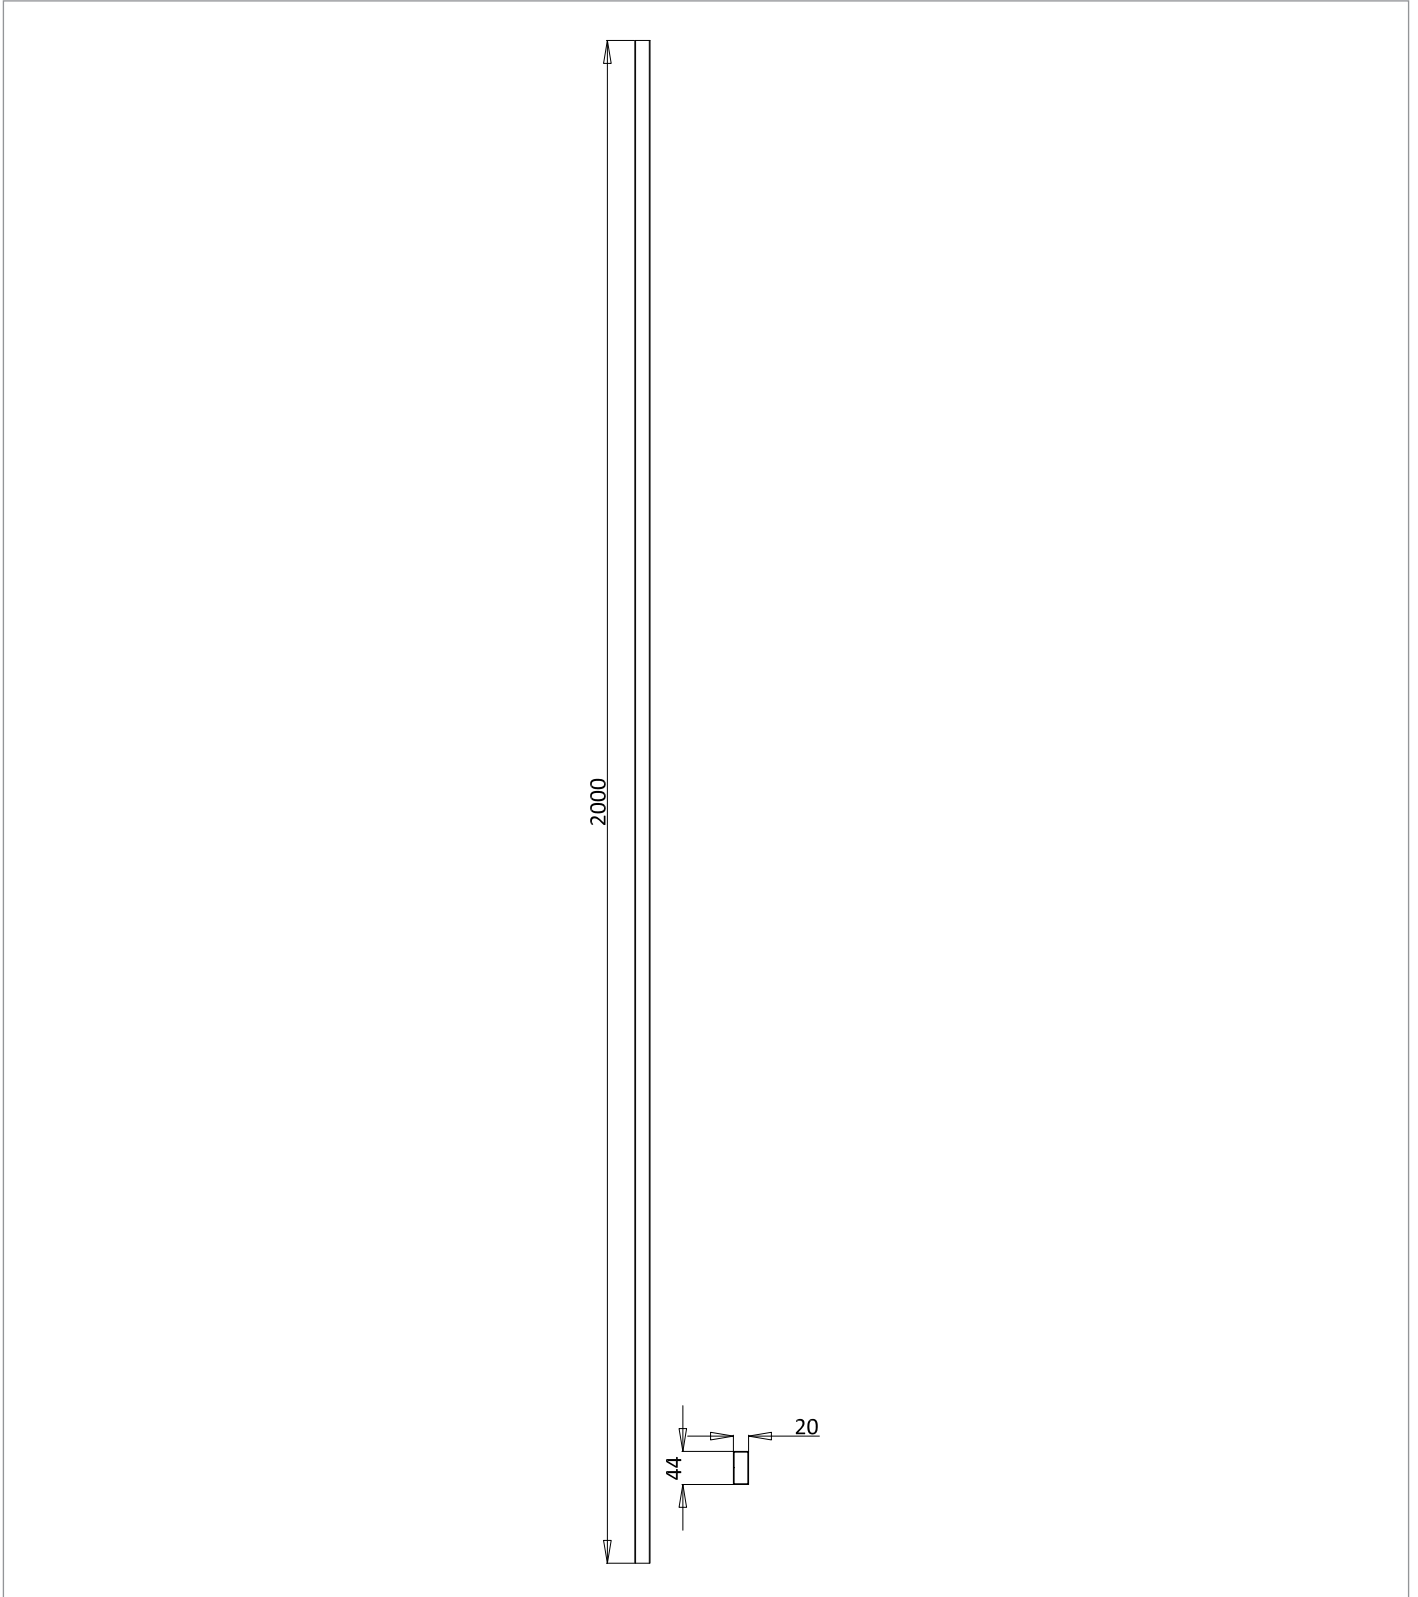

TECHNICAL DIMENSIONS

Dimensions in mm unless otherwise specified.

Tolerances (per material type) apply.