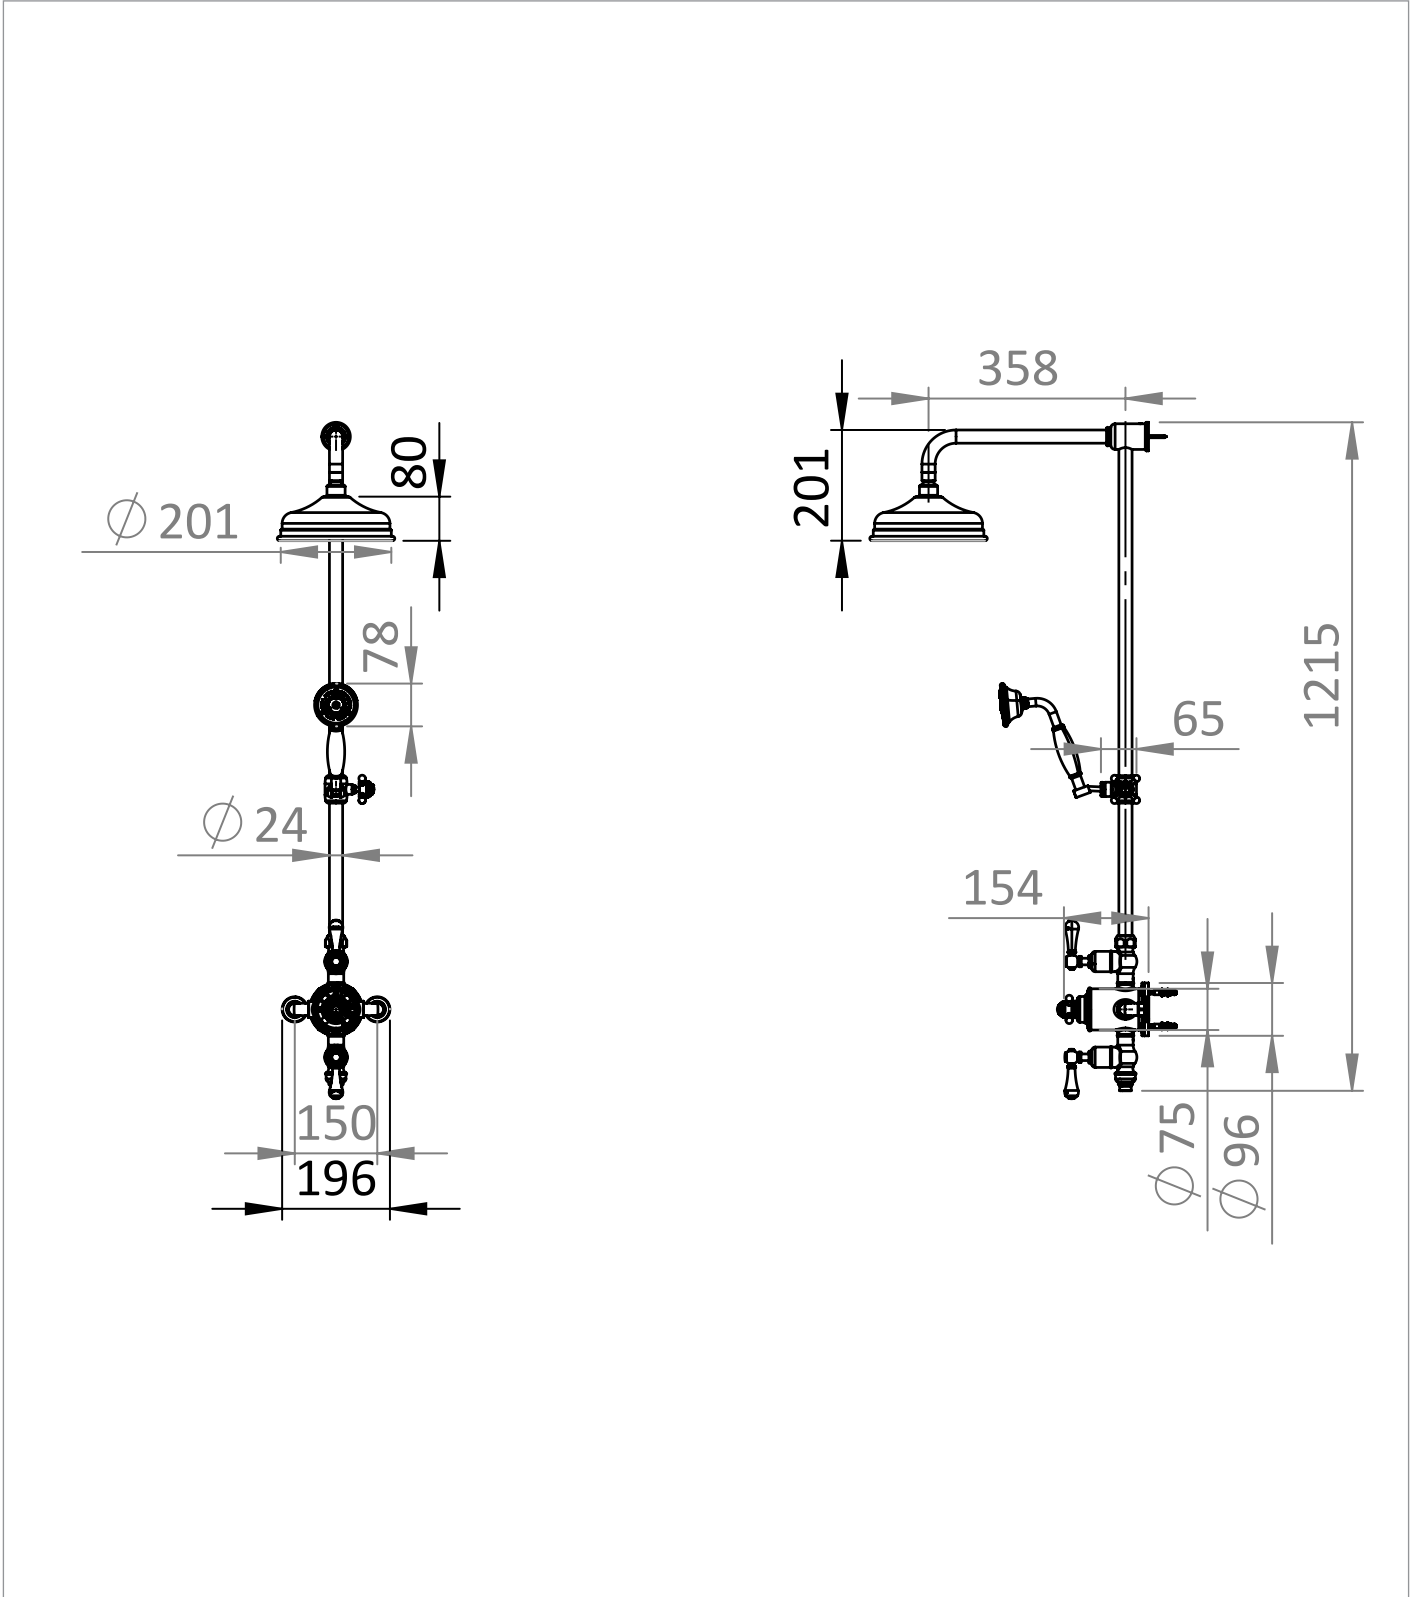

## DESCRIPTION

Belgravia Exposed Shower Valve With Kit Brushed Brass

## WEBSITE LINK

[Click Here](#)

CATEGORY	Brassware
WARRANTY DETAILS	15 Years
COLOUR	Brushed Brass
FINISH APPLICATION	PVD
PRIMARY MATERIAL	Brass
INSTALL TYPE	Wall Mounted
PRODUCT WIDTH MM	150
PRODUCT HEIGHT MM	1215
PRODUCT DEPTH MM	42
PRODUCT NET WEIGHT KG	9,5

## TECHNICAL DIMENSIONS

Dimensions in mm unless otherwise specified.

Tolerances (per material type) apply.