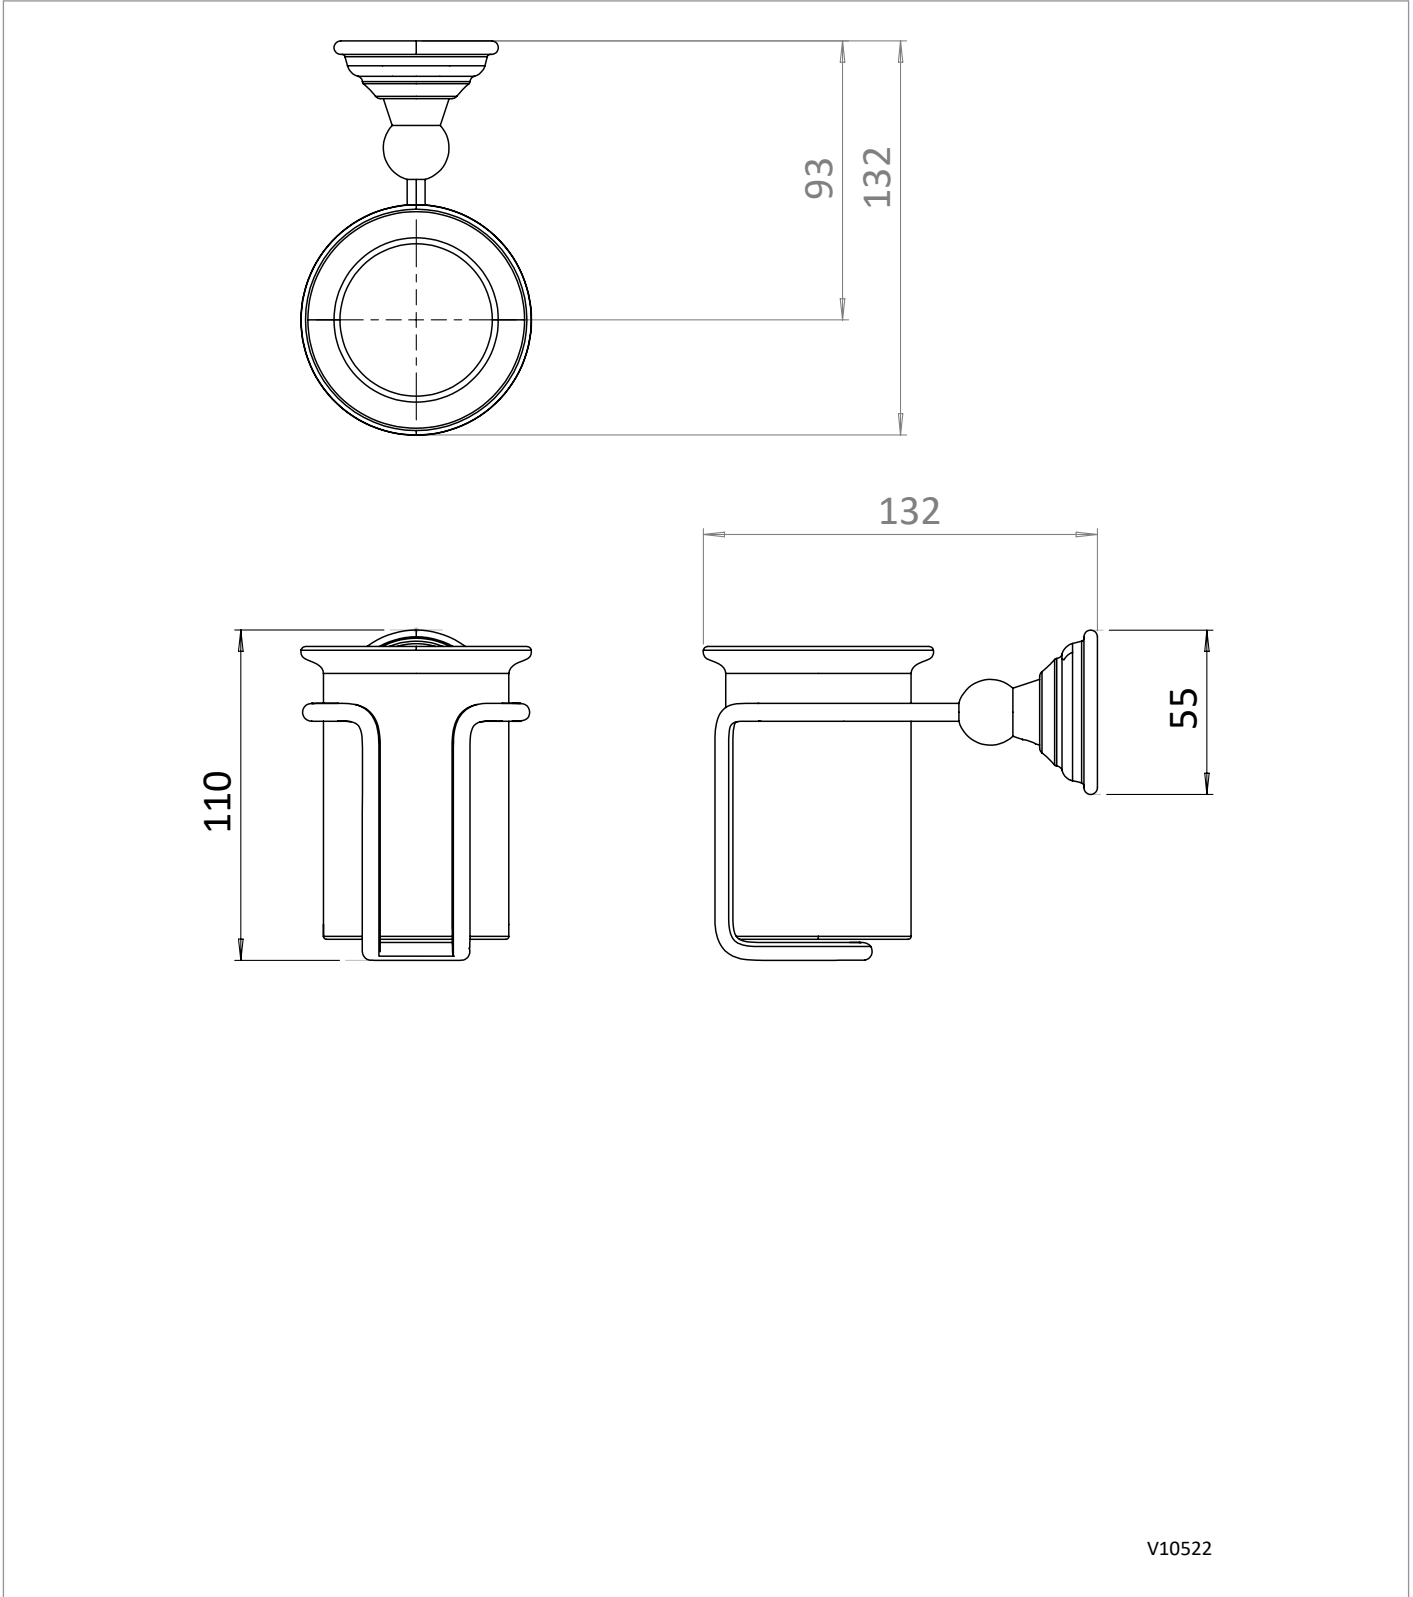

## WEBSITE LINK

[Click Here](#)

CATEGORY	Accessories
WARRANTY DETAILS	15 Years
COLOUR	Chrome
FINISH APPLICATION	Electroplated
PRIMARY MATERIAL	Brass
SECONDARY MATERIAL	Fine Fire Clay
INSTALL TYPE	Wall Mounted
PRODUCT WIDTH MM	78
PRODUCT HEIGHT MM	111
PRODUCT LENGTH MM	132
PRODUCT NET WEIGHT KG	0.47

## TECHNICAL DIMENSIONS

Dimensions in mm unless otherwise specified.

Tolerances (per material type) apply.