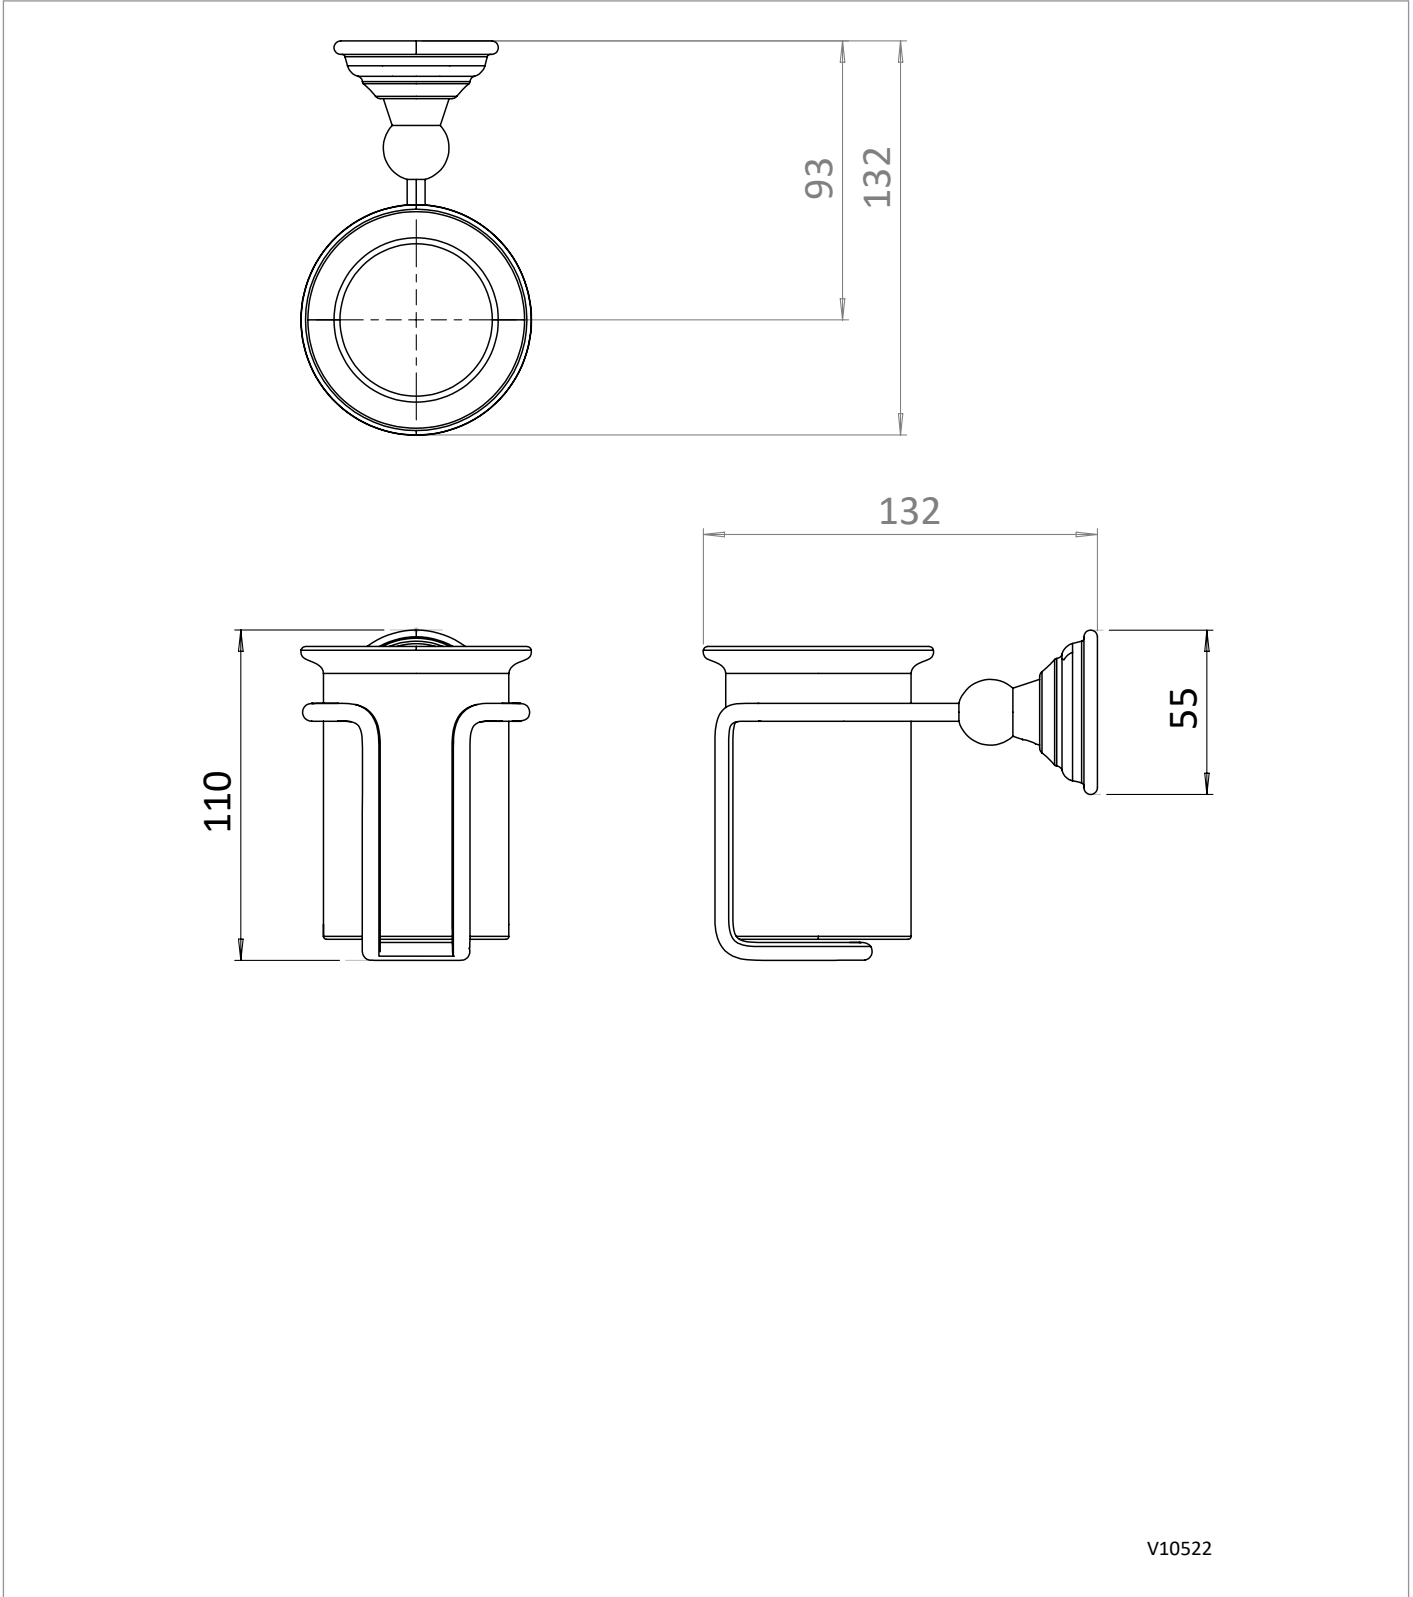

PRODUCT DATA SHEET

PRODUCT CODE

BL003F

RANGE

Belgravia

DESCRIPTION

Belgravia Tumbler Holder Brushed Brass

WEBSITE LINK

[Click Here](#)

CATEGORY	Accessories
WARRANTY DETAILS	15 Years
COLOUR	Brushed Brass
FINISH APPLICATION	PVD
PRIMARY MATERIAL	Brass
SECONDARY MATERIAL	Fine Fire Clay
INSTALL TYPE	Wall Mounted
PRODUCT WIDTH MM	78
PRODUCT HEIGHT MM	111
PRODUCT LENGTH MM	132
PRODUCT NET WEIGHT KG	0.47

TECHNICAL DIMENSIONS

Dimensions in mm unless otherwise specified.

Tolerances (per material type) apply.

SPARES LIST

Only the parts labelled are available as spares.

NUMBER	PART CODE	DESCRIPTION
1	BL00001	Belgravia Screw Bag for BL003, BL013, BL021, BL022, BL025, BL029, BL044
2	BL00003	Belgravia Wall Mounting Plate for BL003, BL013, BL021, BL022, BL025, BL029, BL044, BL023, BL028
3	BL00010	Belgravia Grub Screws for BL003, BL013, BL021, BL022, BL025, BL029, BL044, BL023, BL028