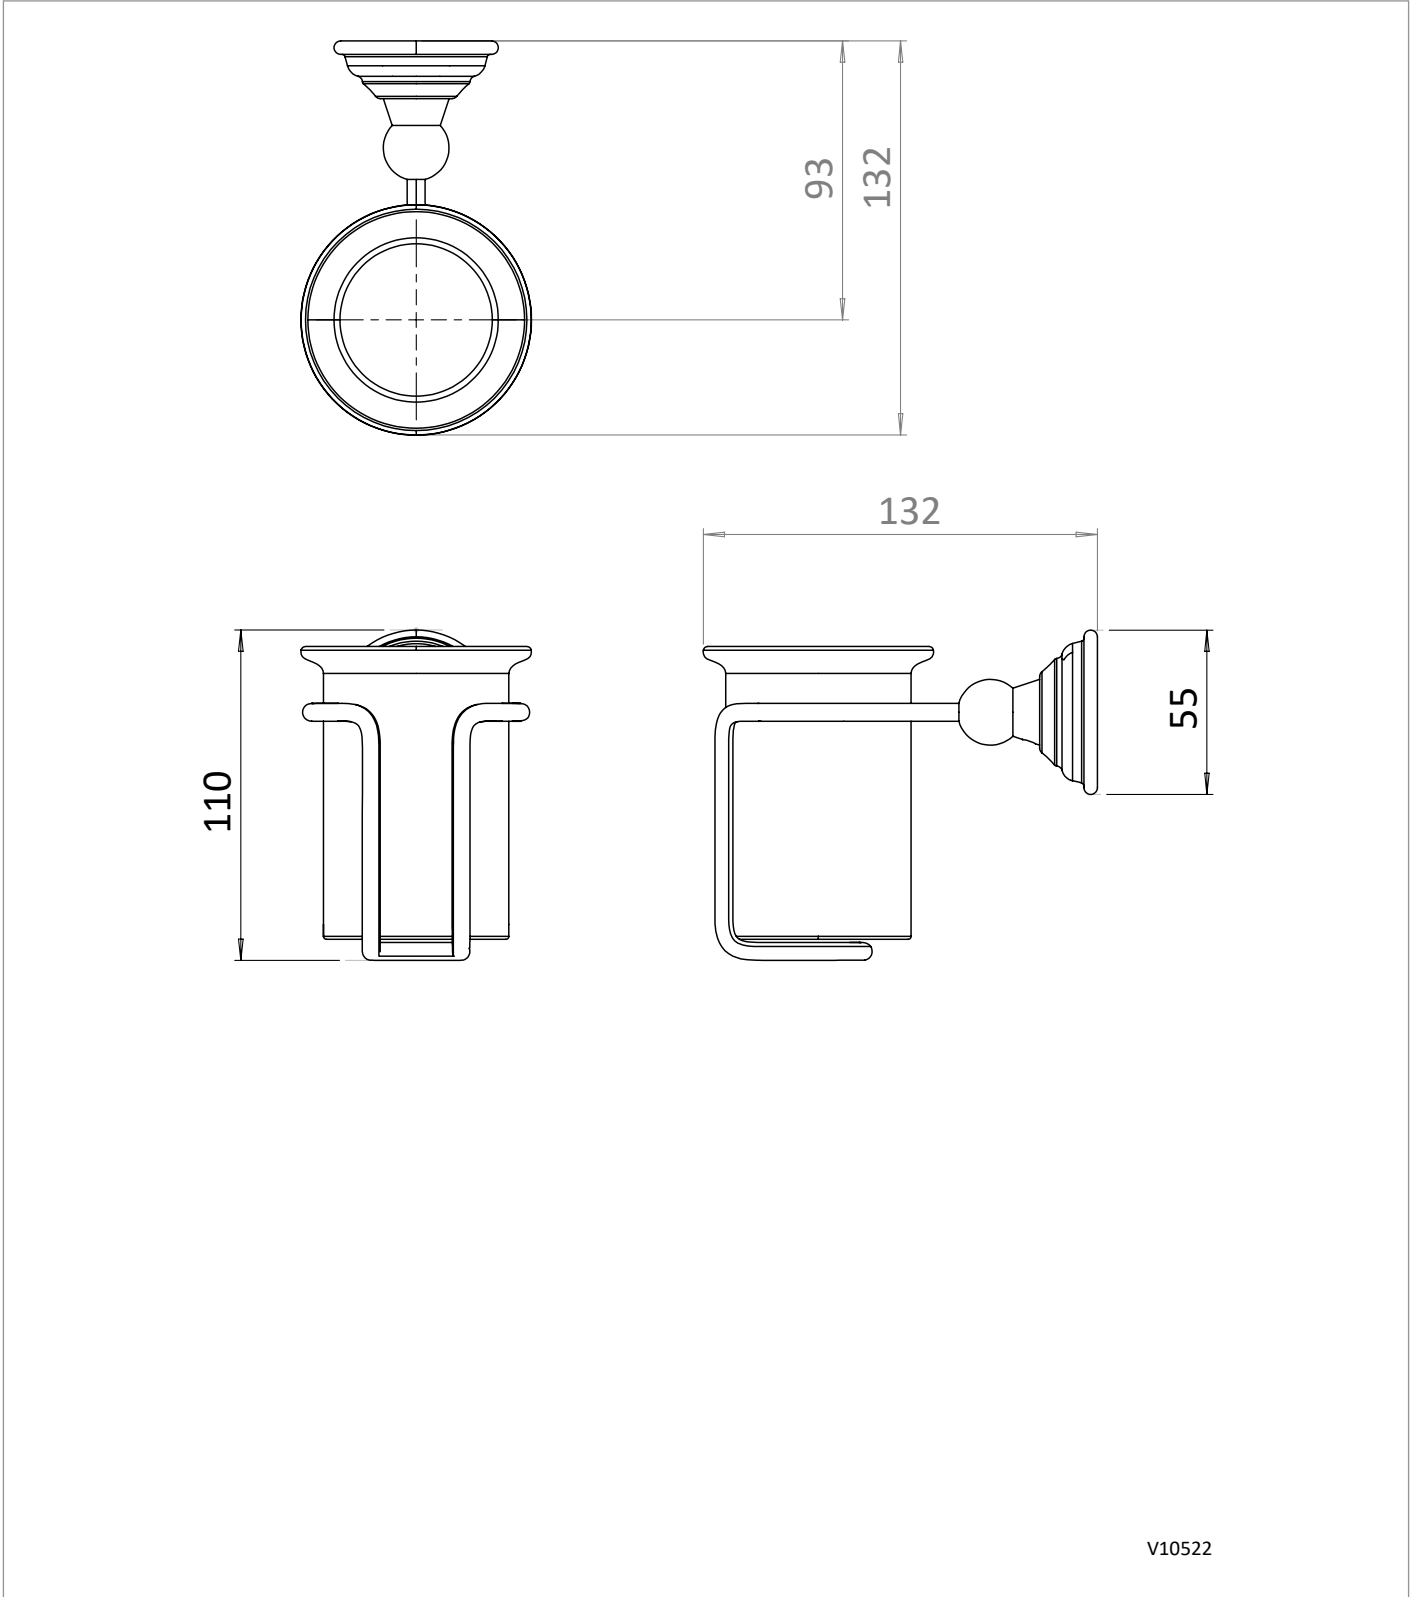

## WEBSITE LINK

[Click Here](#)

CATEGORY	Accessories
WARRANTY DETAILS	15 Years
COLOUR	Brushed Nickel
FINISH APPLICATION	PVD
PRIMARY MATERIAL	Brass
SECONDARY MATERIAL	Fine Fire Clay
INSTALL TYPE	Wall Mounted
PRODUCT WIDTH MM	78
PRODUCT HEIGHT MM	111
PRODUCT LENGTH MM	132
PRODUCT NET WEIGHT KG	0.47

## TECHNICAL DIMENSIONS

Dimensions in mm unless otherwise specified.

Tolerances (per material type) apply.

V10522