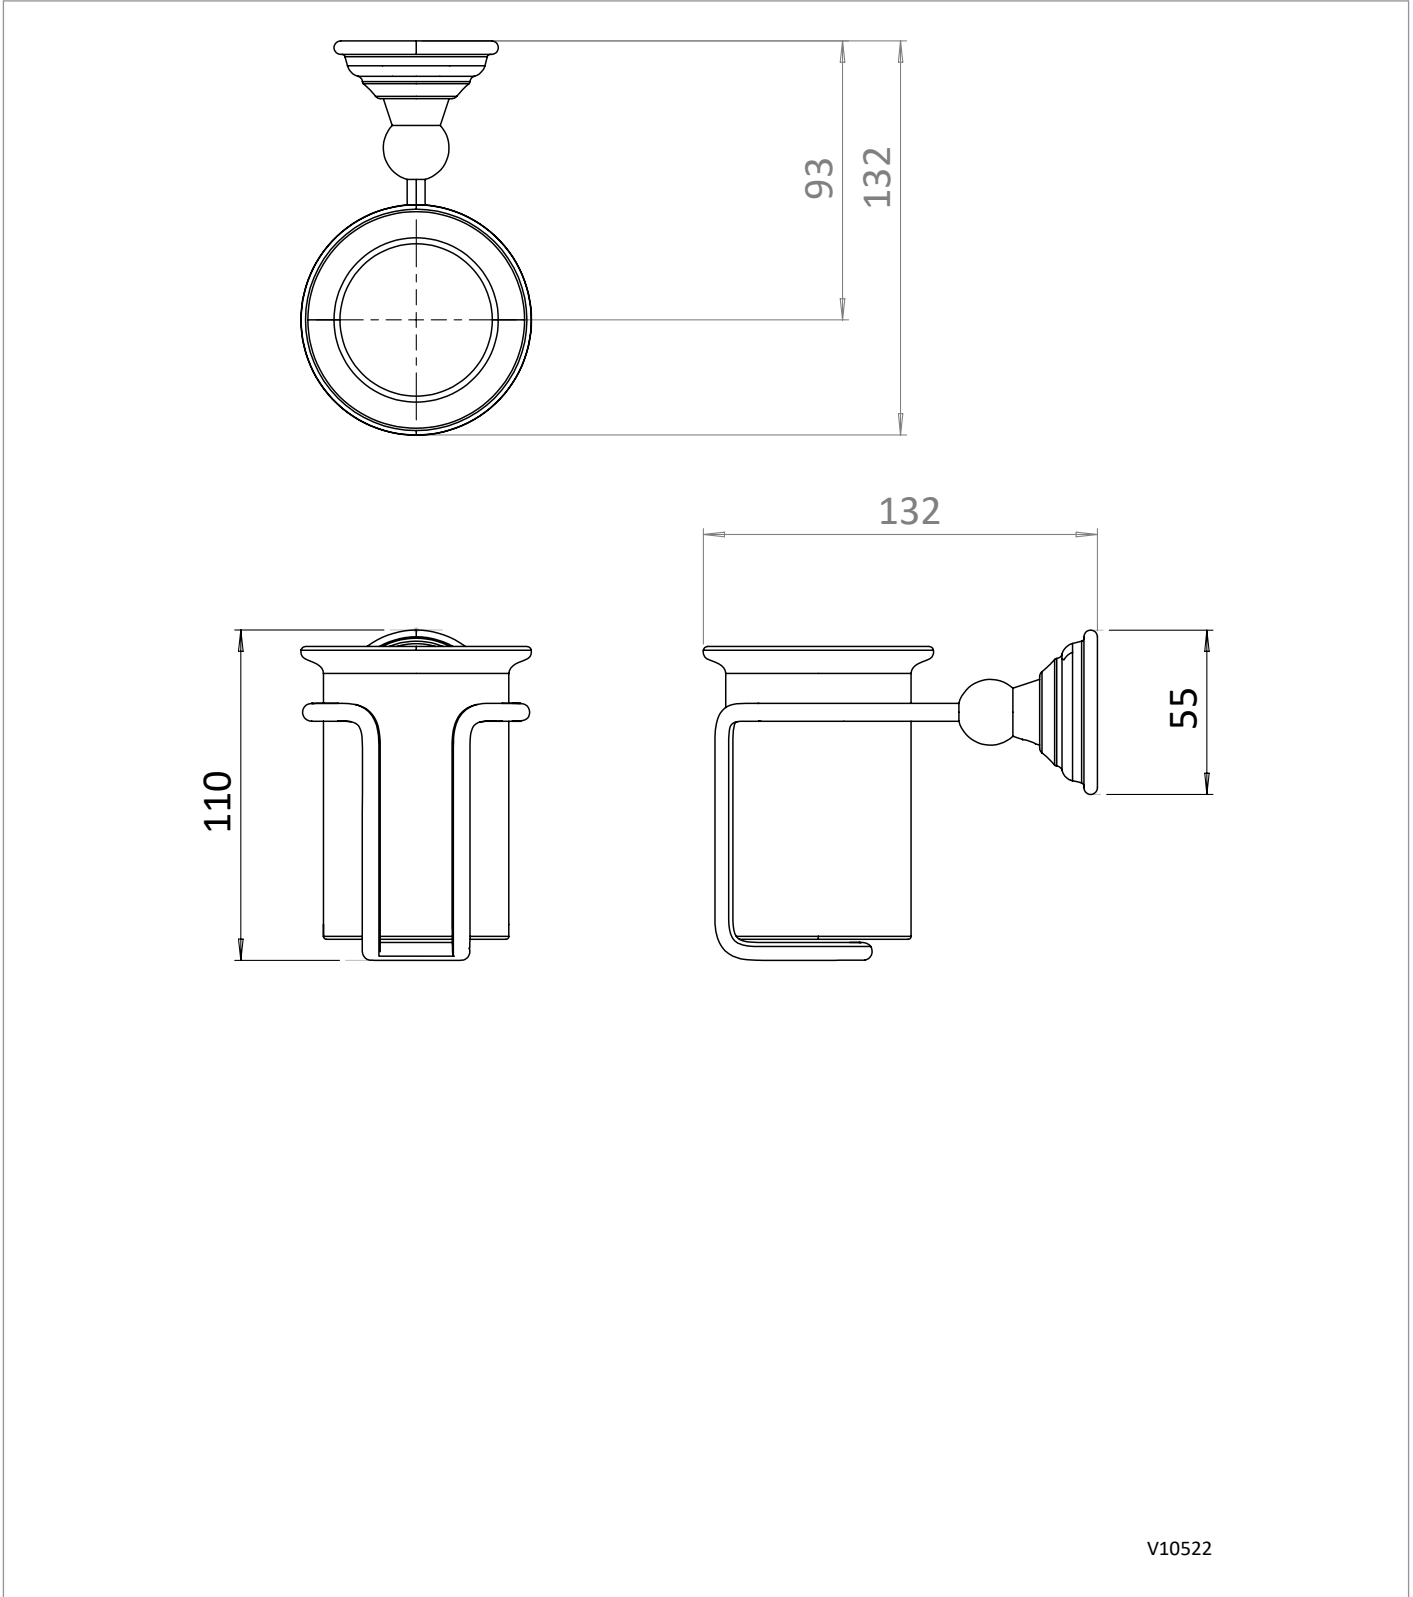

PRODUCT DATA SHEET

PRODUCT CODE

BL003L

RANGE

Belgravia

DESCRIPTION

Belgravia Tumbler Holder Brushed Nickel

WEBSITE LINK

[Click Here](#)

CATEGORY	Accessories
WARRANTY DETAILS	15 Years
COLOUR	Brushed Nickel
FINISH APPLICATION	PVD
PRIMARY MATERIAL	Brass
SECONDARY MATERIAL	Fine Fire Clay
INSTALL TYPE	Wall Mounted
PRODUCT WIDTH MM	78
PRODUCT HEIGHT MM	111
PRODUCT LENGTH MM	132
PRODUCT NET WEIGHT KG	0.47

TECHNICAL DIMENSIONS

Dimensions in mm unless otherwise specified.

Tolerances (per material type) apply.

SPARES LIST

Only the parts labelled are available as spares.

NUMBER	PART CODE	DESCRIPTION
1	BL00001	Belgravia Screw Bag for BL003, BL013, BL021, BL022, BL025, BL029, BL044
2	BL00003	Belgravia Wall Mounting Plate for BL003, BL013, BL021, BL022, BL025, BL029, BL044, BL023, BL028
3	BL00010	Belgravia Grub Screws for BL003, BL013, BL021, BL022, BL025, BL029, BL044, BL023, BL028